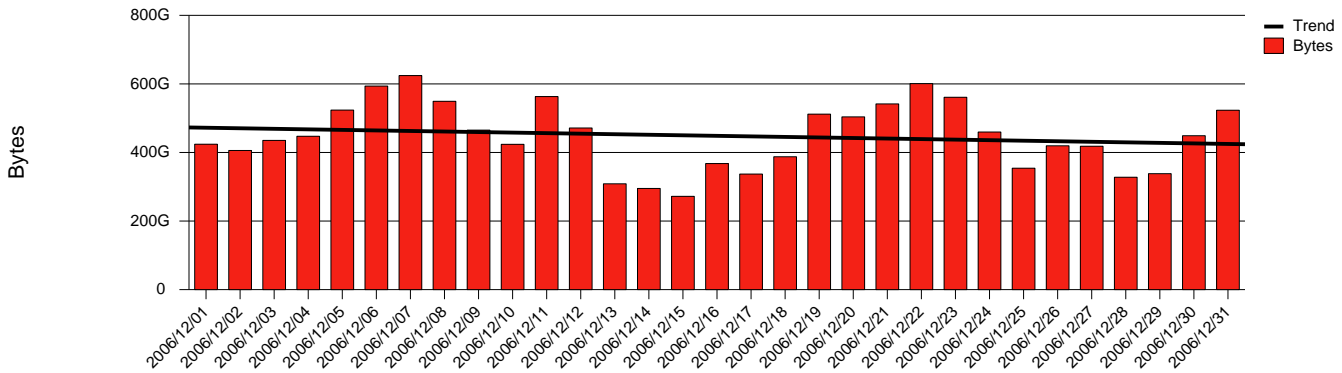

Monthly Health Report

Report for 2006/12/31, Subject: SUNET-A-KIRUNA-IRF

LAN/WAN

Total Network Volume by Month

Total Network Volume by Week

Total Network Volume by Day

Situations to Watch

Rank	Element Name	Variable	Threshold	Monthly Average		Days to (from) Threshold
			Value	Actual	Predicted	
1	irf1-SRP(In)	Errors (% Frames)	5.000	0.006	8.429	(1165)
2	irf2-SRP(In)	Errors (% Frames)	5.000	0.354	0.142	Increasing
3	irf1-SRP(Out)	Volume (Bandwidth %)	80.000	1.322	1.585	Increasing
4	irf1-SRP(In)	Volume (Bandwidth %)	80.000	0.346	0.391	Increasing
5	irf2-SRP(In)	Volume (Bandwidth %)	80.000	0.002	0.002	Decreasing
6	irf2-SRP(Out)	Volume (Bandwidth %)	80.000	0.000	0.000	Decreasing