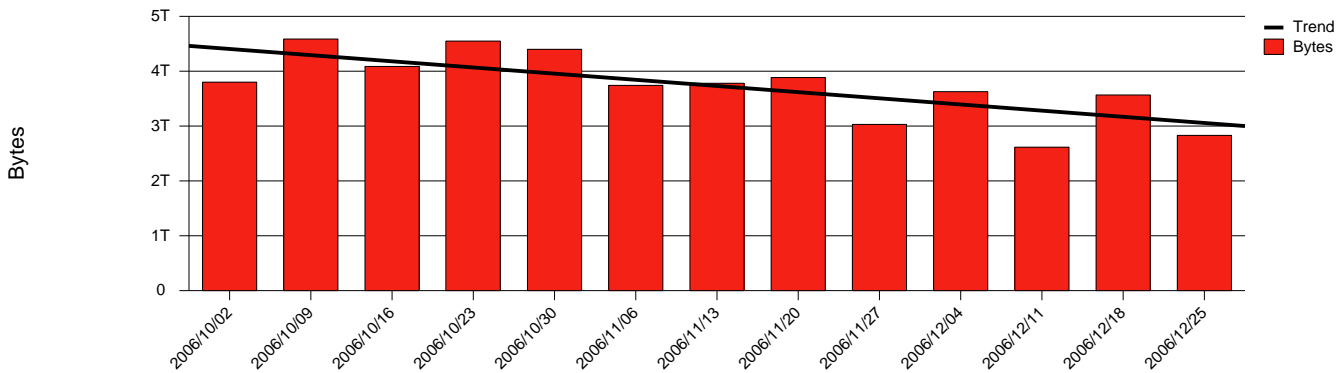

Monthly Health Report

Report for 2006/12/31, Subject: SUNET-A-KIRUNA-IRF

LAN/WAN

Total Network Volume by Month

Total Network Volume by Week

Total Network Volume by Day

Situations to Watch

Rank	Element Name	Variable	Threshold	Monthly Average		Days to (from) Threshold
			Value	Actual	Predicted	
1	irf1-SRP(In)	Errors (% Frames)	5.000	0.006	8.429	(1165)
2	irf2-SRP(In)	Errors (% Frames)	5.000	0.354	0.142	Increasing
3	irf1-SRP(Out)	Volume (Bandwidth %)	80.000	1.322	1.585	Increasing
4	irf1-SRP(In)	Volume (Bandwidth %)	80.000	0.346	0.391	Increasing
5	irf2-SRP(In)	Volume (Bandwidth %)	80.000	0.002	0.002	Decreasing
6	irf2-SRP(Out)	Volume (Bandwidth %)	80.000	0.000	0.000	Decreasing