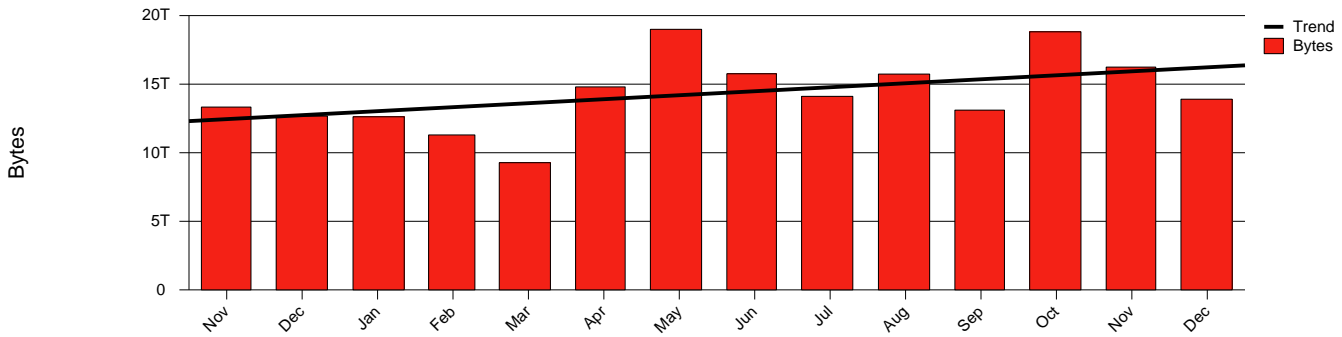

Monthly Health Report

Report for 2006/12/31, Subject: SUNET-A-KIRUNA-IRF

LAN/WAN

Total Network Volume by Month

Total Network Volume by Week

Total Network Volume by Day

Situations to Watch

Rank	Element Name	Variable	Threshold	Monthly Average		Days to (from) Threshold
			Value	Actual	Predicted	
1	irf1-SRP(In)	Errors (% Frames)	5.000	0.006	8.429	(1165)
2	irf2-SRP(In)	Errors (% Frames)	5.000	0.354	0.142	Increasing
3	irf1-SRP(Out)	Volume (Bandwidth %)	80.000	1.322	1.585	Increasing
4	irf1-SRP(In)	Volume (Bandwidth %)	80.000	0.346	0.391	Increasing
5	irf2-SRP(In)	Volume (Bandwidth %)	80.000	0.002	0.002	Decreasing
6	irf2-SRP(Out)	Volume (Bandwidth %)	80.000	0.000	0.000	Decreasing