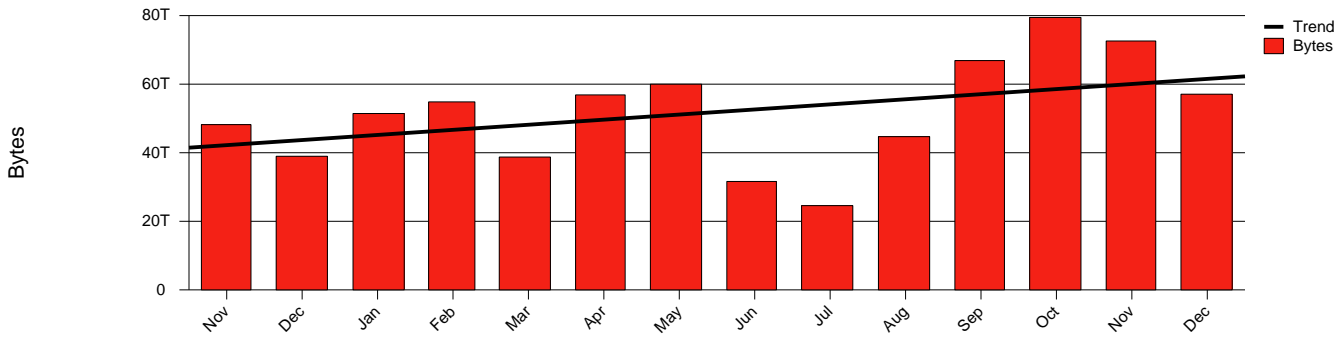

# Monthly Health Report

Report for 2006/12/31, Subject: SUNET-A-KALMAR-HIK

LAN/WAN

Total Network Volume by Month

Total Network Volume by Week

Total Network Volume by Day

Situations to Watch

Rank	Element Name	Variable	Threshold	Monthly Average		Days to (from)
			Value	Actual	Predicted	Threshold
1	hik1-SRP(Out)	Volume (Bandwidth %)	80.000	4.174	4.663	Increasing
2	hik1-SRP(In)	Volume (Bandwidth %)	80.000	2.303	2.555	Increasing
3	hik2-SRP(Out)	Volume (Bandwidth %)	80.000	0.376	0.329	Increasing
4	hik2-SRP(In)	Volume (Bandwidth %)	80.000	0.003	0.004	Increasing
5	hik1-SRP(In)	Errors (% Frames)	5.000	0.000	0.000	Decreasing