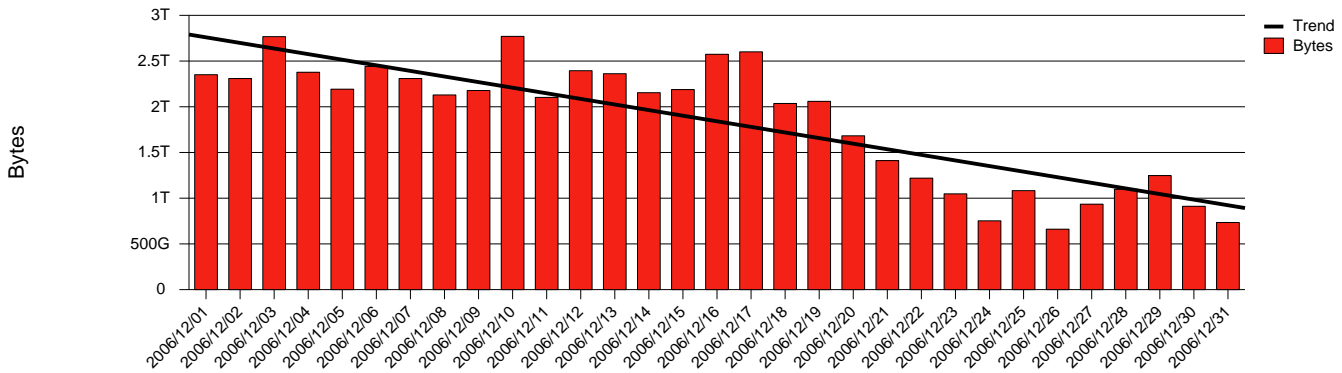

# Monthly Health Report

Report for 2006/12/31, Subject: SUNET-A-KALMAR-HIK

LAN/WAN

Total Network Volume by Month

Total Network Volume by Week

Total Network Volume by Day

Situations to Watch

Rank	Element Name	Variable	Threshold	Monthly Average		Days to (from)
			Value	Actual	Predicted	Threshold
1	hik1-SRP(Out)	Volume (Bandwidth %)	80.000	4.174	4.663	Increasing
2	hik1-SRP(In)	Volume (Bandwidth %)	80.000	2.303	2.555	Increasing
3	hik2-SRP(Out)	Volume (Bandwidth %)	80.000	0.376	0.329	Increasing
4	hik2-SRP(In)	Volume (Bandwidth %)	80.000	0.003	0.004	Increasing
5	hik1-SRP(In)	Errors (% Frames)	5.000	0.000	0.000	Decreasing