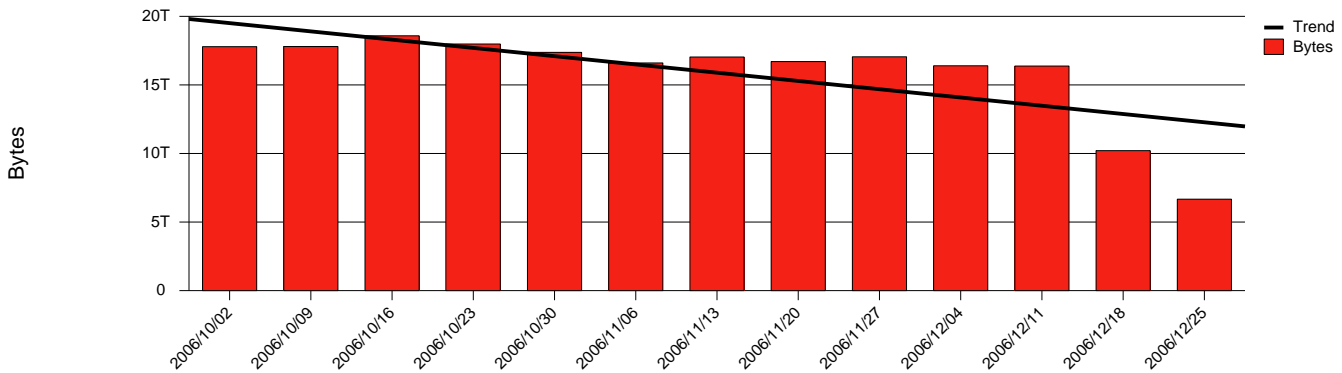

# Monthly Health Report

Report for 2006/12/31, Subject: SUNET-A-KALMAR-HIK

LAN/WAN

Total Network Volume by Month

Total Network Volume by Week

Total Network Volume by Day

Situations to Watch

Rank	Element Name	Variable	Threshold	Monthly Average		Days to (from)
			Value	Actual	Predicted	Threshold
1	hik1-SRP(Out)	Volume (Bandwidth %)	80.000	4.174	4.663	Increasing
2	hik1-SRP(In)	Volume (Bandwidth %)	80.000	2.303	2.555	Increasing
3	hik2-SRP(Out)	Volume (Bandwidth %)	80.000	0.376	0.329	Increasing
4	hik2-SRP(In)	Volume (Bandwidth %)	80.000	0.003	0.004	Increasing
5	hik1-SRP(In)	Errors (% Frames)	5.000	0.000	0.000	Decreasing