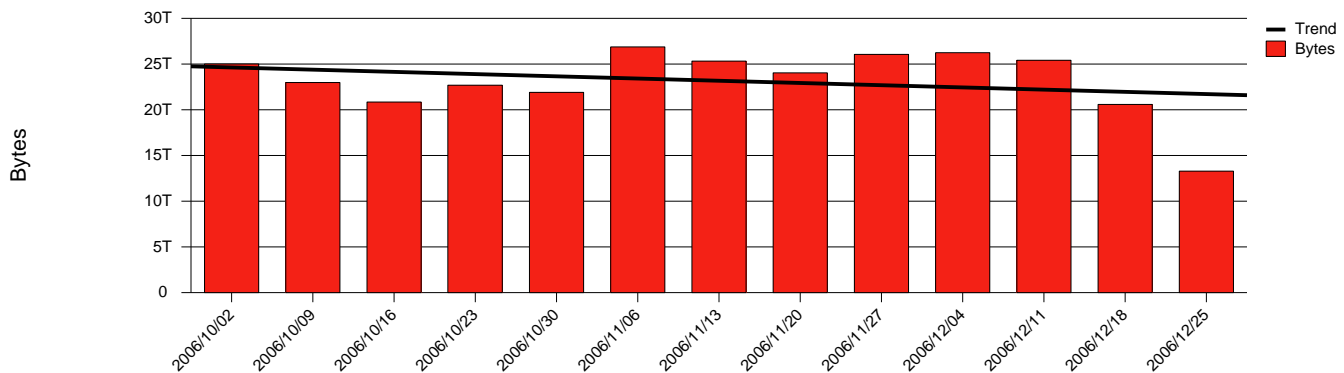

Monthly Health Report

Report for 2006/12/31, Subject: SUNET-A-JONKOPING-HJ

LAN/WAN

Total Network Volume by Month

Total Network Volume by Week

Total Network Volume by Day

Situations to Watch

Rank	Element Name	Variable	Threshold	Monthly Average		Days to (from) Threshold
			Value	Actual	Predicted	
1	hj1-SRP(Out)	Volume (Bandwidth %)	80.000	8.339	7.121	Increasing
2	hj1-SRP(In)	Volume (Bandwidth %)	80.000	2.678	2.939	Increasing
3	hj2-SRP(Out)	Volume (Bandwidth %)	80.000	0.126	0.028	Increasing
4	hj1-SRP(In)	Errors (% Frames)	5.000	0.000	0.000	Increasing
5	hj2-SRP(In)	Errors (% Frames)	5.000	0.000	0.001	Increasing
6	hj2-SRP(In)	Volume (Bandwidth %)	80.000	0.486	0.225	Decreasing