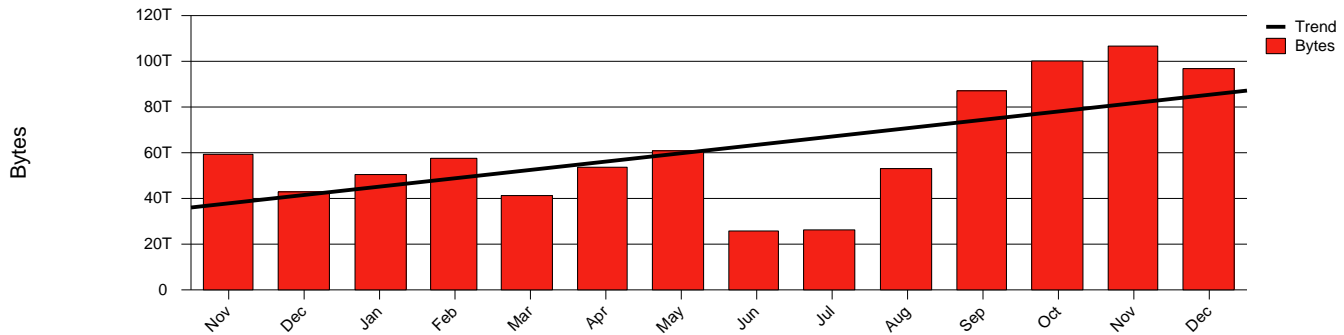

Monthly Health Report

Report for 2006/12/31, Subject: SUNET-A-JONKOPING-HJ

LAN/WAN

Total Network Volume by Month

Total Network Volume by Week

Total Network Volume by Day

Situations to Watch

Rank	Element Name	Variable	Threshold	Monthly Average		Days to (from) Threshold
			Value	Actual	Predicted	
1	hj1-SRP(Out)	Volume (Bandwidth %)	80.000	8.339	7.121	Increasing
2	hj1-SRP(In)	Volume (Bandwidth %)	80.000	2.678	2.939	Increasing
3	hj2-SRP(Out)	Volume (Bandwidth %)	80.000	0.126	0.028	Increasing
4	hj1-SRP(In)	Errors (% Frames)	5.000	0.000	0.000	Increasing
5	hj2-SRP(In)	Errors (% Frames)	5.000	0.000	0.001	Increasing
6	hj2-SRP(In)	Volume (Bandwidth %)	80.000	0.486	0.225	Decreasing