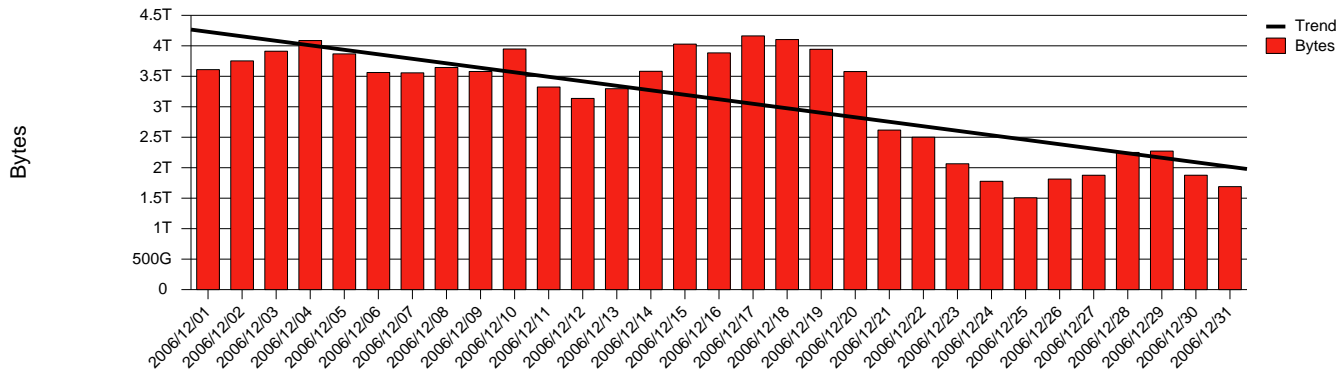

Monthly Health Report

Report for 2006/12/31, Subject: SUNET-A-JONKOPING-HJ

LAN/WAN

Total Network Volume by Month

Total Network Volume by Week

Total Network Volume by Day

Situations to Watch

Rank	Element Name	Variable	Threshold	Monthly Average		Days to (from) Threshold
			Value	Actual	Predicted	
1	hj1-SRP(Out)	Volume (Bandwidth %)	80.000	8.339	7.121	Increasing
2	hj1-SRP(In)	Volume (Bandwidth %)	80.000	2.678	2.939	Increasing
3	hj2-SRP(Out)	Volume (Bandwidth %)	80.000	0.126	0.028	Increasing
4	hj1-SRP(In)	Errors (% Frames)	5.000	0.000	0.000	Increasing
5	hj2-SRP(In)	Errors (% Frames)	5.000	0.000	0.001	Increasing
6	hj2-SRP(In)	Volume (Bandwidth %)	80.000	0.486	0.225	Decreasing