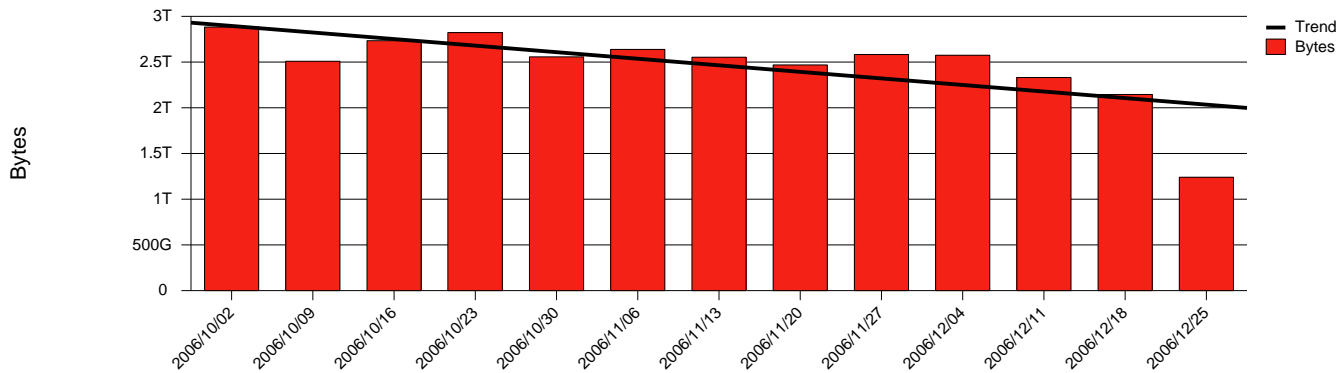

Monthly Health Report

Report for 2006/12/31, Subject: SUNET-A-GBG-GU

LAN/WAN

Total Network Volume by Month

Total Network Volume by Week

Total Network Volume by Day

Situations to Watch

Rank	Element Name	Variable	Threshold	Monthly Average		Days to (from) Threshold
			Value	Actual	Predicted	
1	gu2-SRP(In)	Volume (Bandwidth %)	80.000	0.002	0.003	Increasing
2	gu1-SRP(In)	Errors (% Frames)	5.000	0.000	0.000	Increasing
3	gu1-SRP(In)	Volume (Bandwidth %)	80.000	0.649	0.671	Decreasing
4	gu1-SRP(Out)	Volume (Bandwidth %)	80.000	0.425	0.420	Decreasing
5	gu2-SRP(In)	Errors (% Frames)	5.000	0.000	0.000	Decreasing
6	gu2-SRP(Out)	Volume (Bandwidth %)	80.000	0.000	0.000	Decreasing