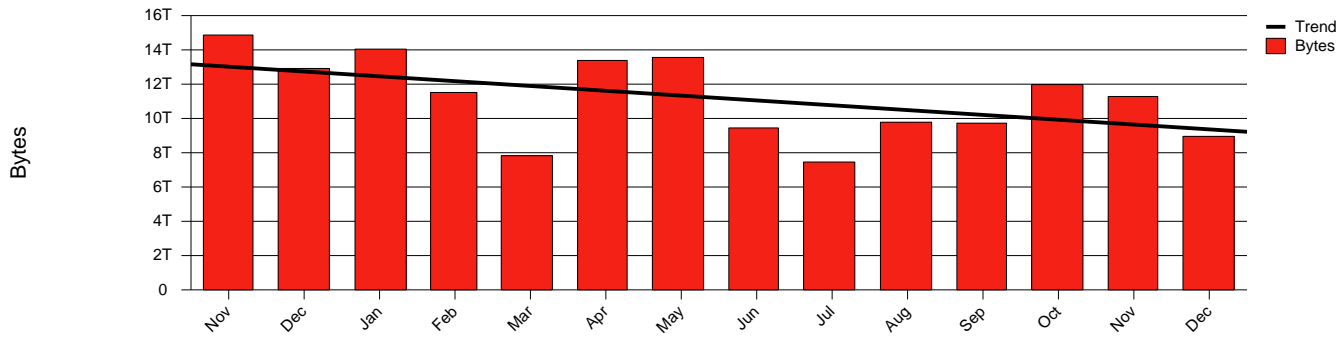

Monthly Health Report

Report for 2006/12/31, Subject: SUNET-A-GBG-GU

LAN/WAN

Total Network Volume by Month

Total Network Volume by Week

Total Network Volume by Day

Situations to Watch

Rank	Element Name	Variable	Threshold	Monthly Average		Days to (from) Threshold
			Value	Actual	Predicted	
1	gu2-SRP(In)	Volume (Bandwidth %)	80.000	0.002	0.003	Increasing
2	gu1-SRP(In)	Errors (% Frames)	5.000	0.000	0.000	Increasing
3	gu1-SRP(In)	Volume (Bandwidth %)	80.000	0.649	0.671	Decreasing
4	gu1-SRP(Out)	Volume (Bandwidth %)	80.000	0.425	0.420	Decreasing
5	gu2-SRP(In)	Errors (% Frames)	5.000	0.000	0.000	Decreasing
6	gu2-SRP(Out)	Volume (Bandwidth %)	80.000	0.000	0.000	Decreasing