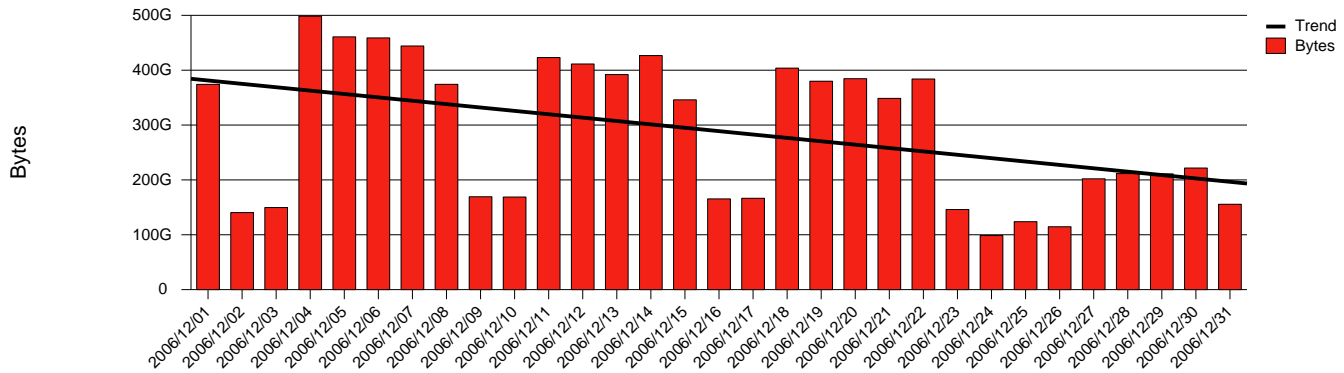

Monthly Health Report

Report for 2006/12/31, Subject: SUNET-A-GBG-GU

LAN/WAN

Total Network Volume by Month

Total Network Volume by Week

Total Network Volume by Day

Situations to Watch

Rank	Element Name	Variable	Threshold	Monthly Average		Days to (from) Threshold
			Value	Actual	Predicted	
1	gu2-SRP(In)	Volume (Bandwidth %)	80.000	0.002	0.003	Increasing
2	gu1-SRP(In)	Errors (% Frames)	5.000	0.000	0.000	Increasing
3	gu1-SRP(In)	Volume (Bandwidth %)	80.000	0.649	0.671	Decreasing
4	gu1-SRP(Out)	Volume (Bandwidth %)	80.000	0.425	0.420	Decreasing
5	gu2-SRP(In)	Errors (% Frames)	5.000	0.000	0.000	Decreasing
6	gu2-SRP(Out)	Volume (Bandwidth %)	80.000	0.000	0.000	Decreasing