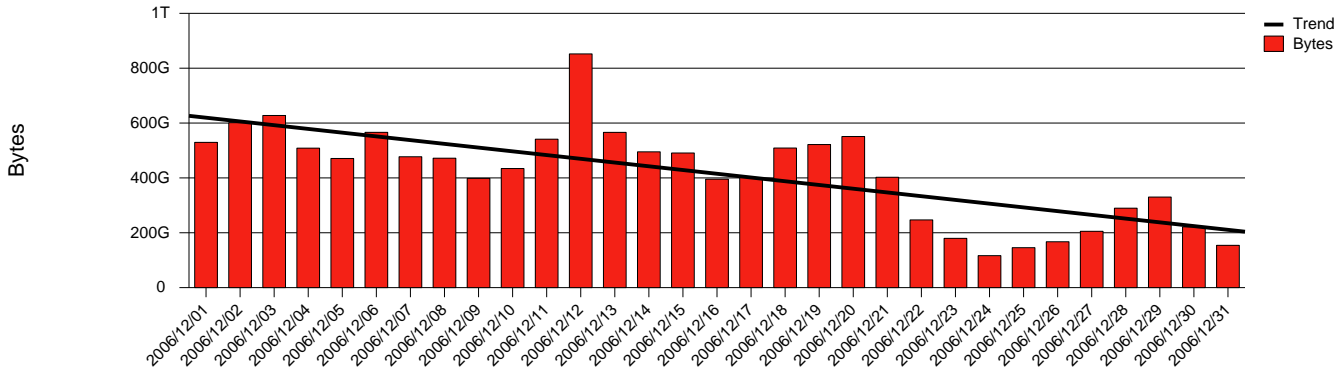

Monthly Health Report

Report for 2006/12/31, Subject: SUNET-A-GAVLE-HIG

LAN/WAN

Total Network Volume by Month

Total Network Volume by Week

Total Network Volume by Day

Situations to Watch

Rank	Element Name	Variable	Threshold	Monthly Average		Days to (from)
			Value	Actual	Predicted	Threshold
1	hig2-SRP(In)	Volume (Bandwidth %)	80.000	0.002	0.084	Increasing
2	hig2-SRP(In)	Errors (% Frames)	5.000	0.000	0.001	Increasing
3	hig1-SRP(In)	Errors (% Frames)	5.000	0.000	0.000	Increasing
4	hig1-SRP(Out)	Discards (% Frames)	10.000	0.000	0.000	Increasing
5	hig2-SRP(Out)	Volume (Bandwidth %)	80.000	0.135	0.000	Decreasing
6	hig1-SRP(In)	Volume (Bandwidth %)	80.000	0.565	0.244	Decreasing
7	hig1-SRP(Out)	Volume (Bandwidth %)	80.000	0.843	0.649	Decreasing