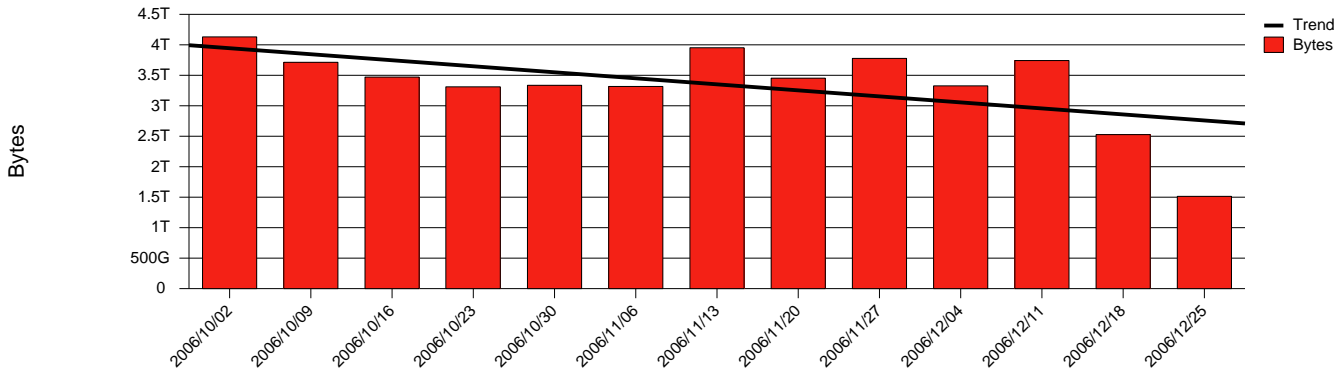

Monthly Health Report

Report for 2006/12/31, Subject: SUNET-A-GAVLE-HIG

LAN/WAN

Total Network Volume by Month

Total Network Volume by Week

Total Network Volume by Day

Situations to Watch

Rank	Element Name	Variable	Threshold	Monthly Average		Days to (from)
			Value	Actual	Predicted	Threshold
1	hig2-SRP(In)	Volume (Bandwidth %)	80.000	0.002	0.084	Increasing
2	hig2-SRP(In)	Errors (% Frames)	5.000	0.000	0.001	Increasing
3	hig1-SRP(In)	Errors (% Frames)	5.000	0.000	0.000	Increasing
4	hig1-SRP(Out)	Discards (% Frames)	10.000	0.000	0.000	Increasing
5	hig2-SRP(Out)	Volume (Bandwidth %)	80.000	0.135	0.000	Decreasing
6	hig1-SRP(In)	Volume (Bandwidth %)	80.000	0.565	0.244	Decreasing
7	hig1-SRP(Out)	Volume (Bandwidth %)	80.000	0.843	0.649	Decreasing