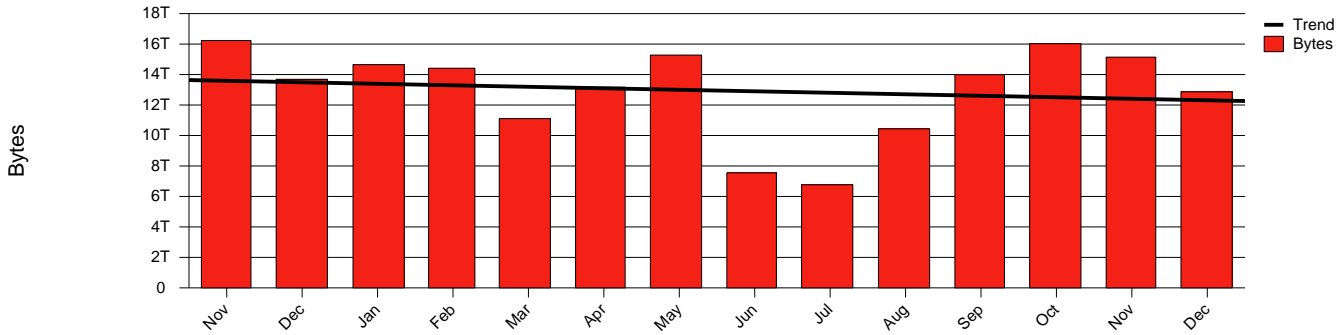

Monthly Health Report

Report for 2006/12/31, Subject: SUNET-A-GAVLE-HIG

LAN/WAN

Total Network Volume by Month

Total Network Volume by Week

Total Network Volume by Day

Situations to Watch

Rank	Element Name	Variable	Threshold	Monthly Average		Days to (from)
			Value	Actual	Predicted	Threshold
1	hig2-SRP(In)	Volume (Bandwidth %)	80.000	0.002	0.084	Increasing
2	hig2-SRP(In)	Errors (% Frames)	5.000	0.000	0.001	Increasing
3	hig1-SRP(In)	Errors (% Frames)	5.000	0.000	0.000	Increasing
4	hig1-SRP(Out)	Discards (% Frames)	10.000	0.000	0.000	Increasing
5	hig2-SRP(Out)	Volume (Bandwidth %)	80.000	0.135	0.000	Decreasing
6	hig1-SRP(In)	Volume (Bandwidth %)	80.000	0.565	0.244	Decreasing
7	hig1-SRP(Out)	Volume (Bandwidth %)	80.000	0.843	0.649	Decreasing