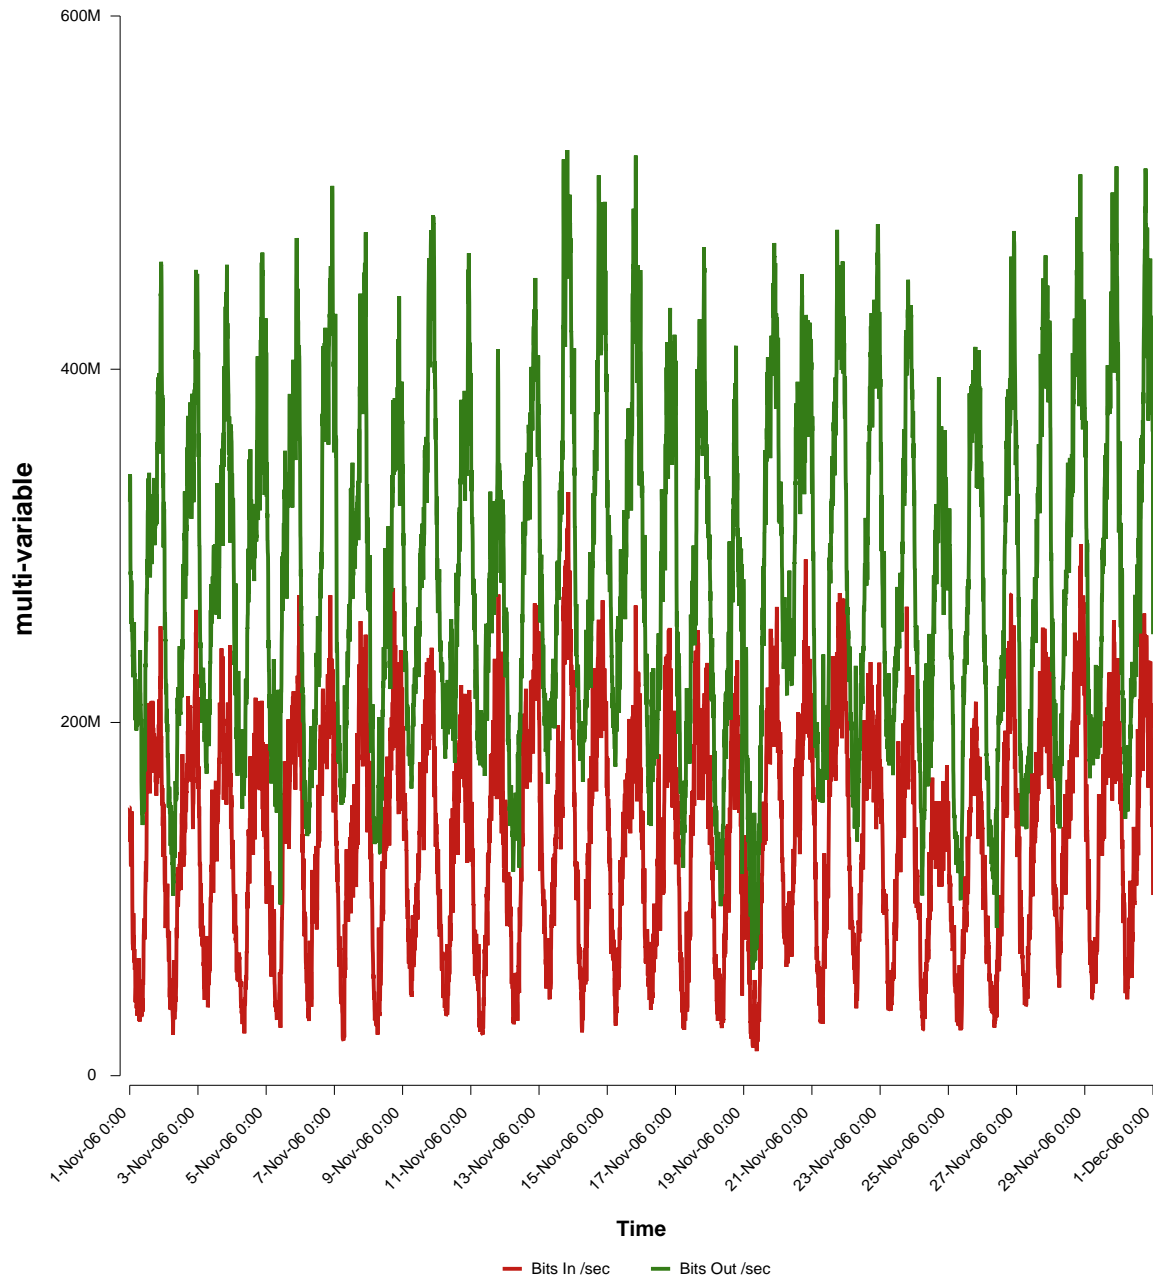

eHealth Trend Report

Divide by Time

SUNET-A-VASTERAS-MDH

Auto Range: Last Month
From: 2006/11/01 00:00
To: 2006/11/30 23:59

Created: 2006/12/02 07:21:14