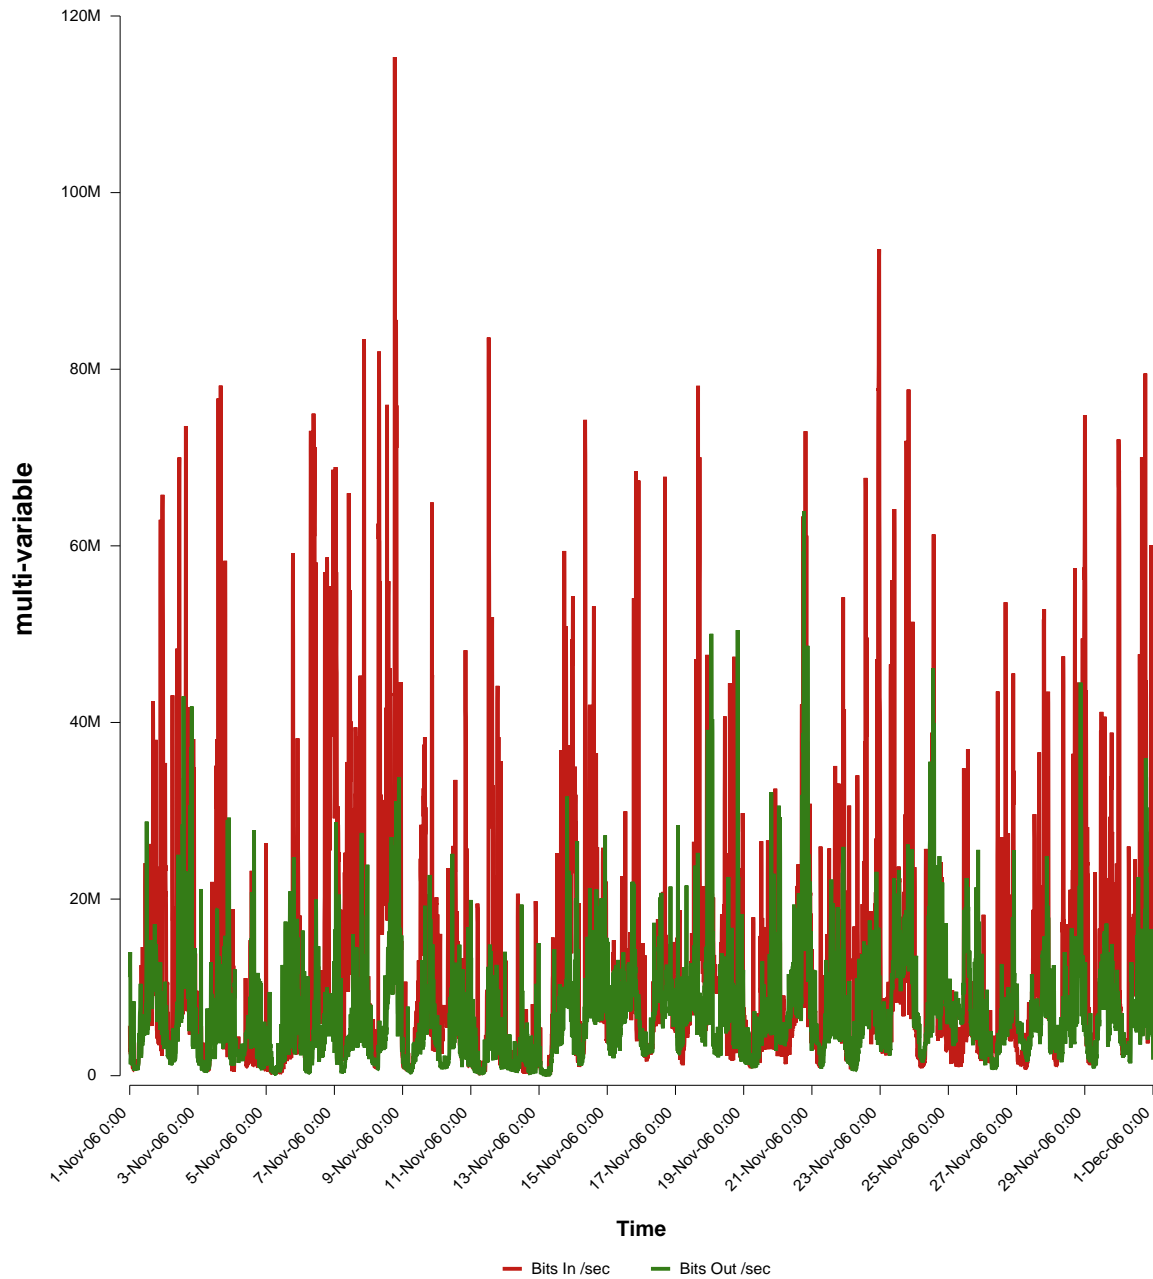

# eHealth Trend Report

Divide by Time

## SUNET-A-TROLLHATTAN-HTU

Auto Range: Last Month  
From: 2006/11/01 00:00  
To: 2006/11/30 23:59

Created: 2006/12/02 06:40:39