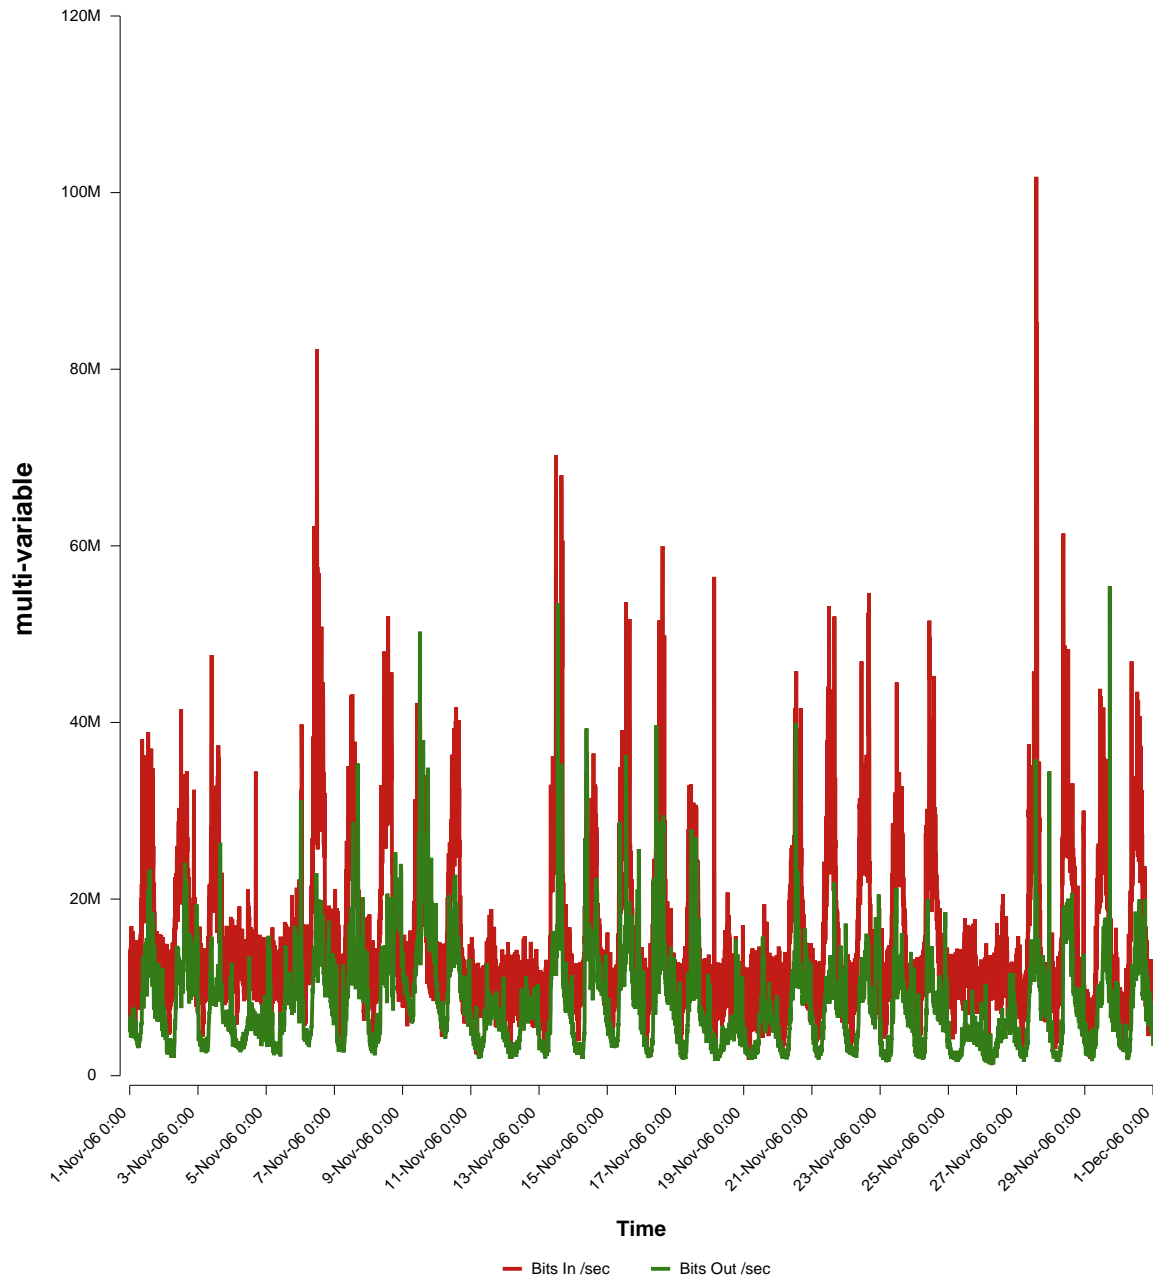

eHealth Trend Report

Divide by Time

SUNET-A-SUNDSVALL-MH

Auto Range: Last Month
From: 2006/11/01 00:00
To: 2006/11/30 23:59

Created: 2006/12/02 06:30:39