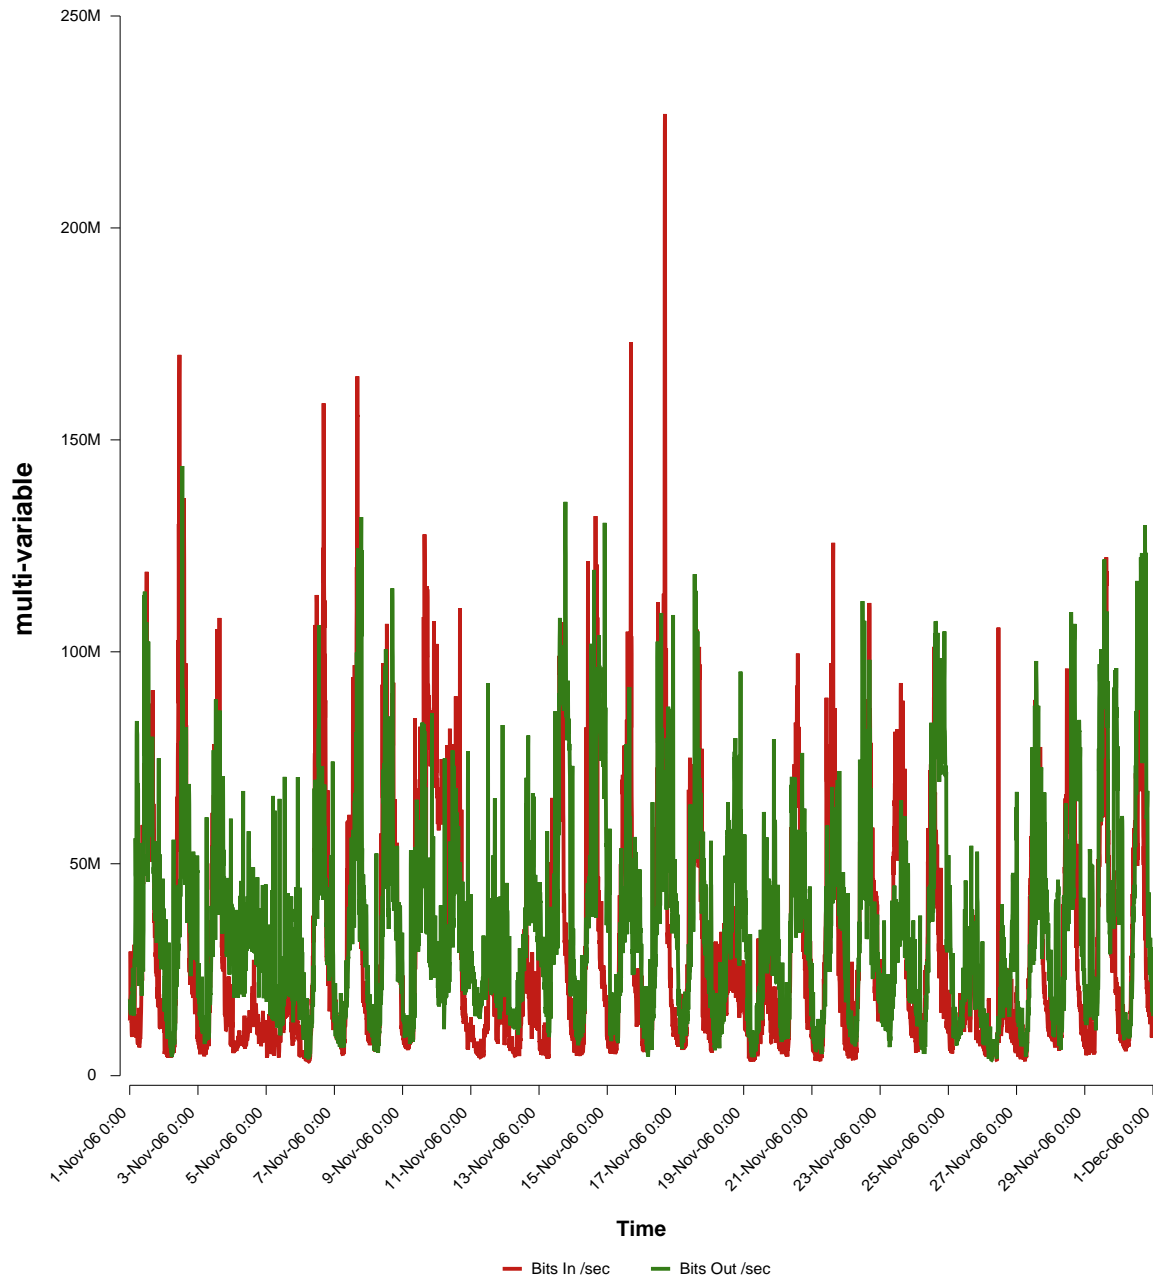

# eHealth Trend Report

Divide by Time

## SUNET-A-STHLM-SU

Auto Range: Last Month  
From: 2006/11/01 00:00  
To: 2006/11/30 23:59

Created: 2006/12/02 06:21:14