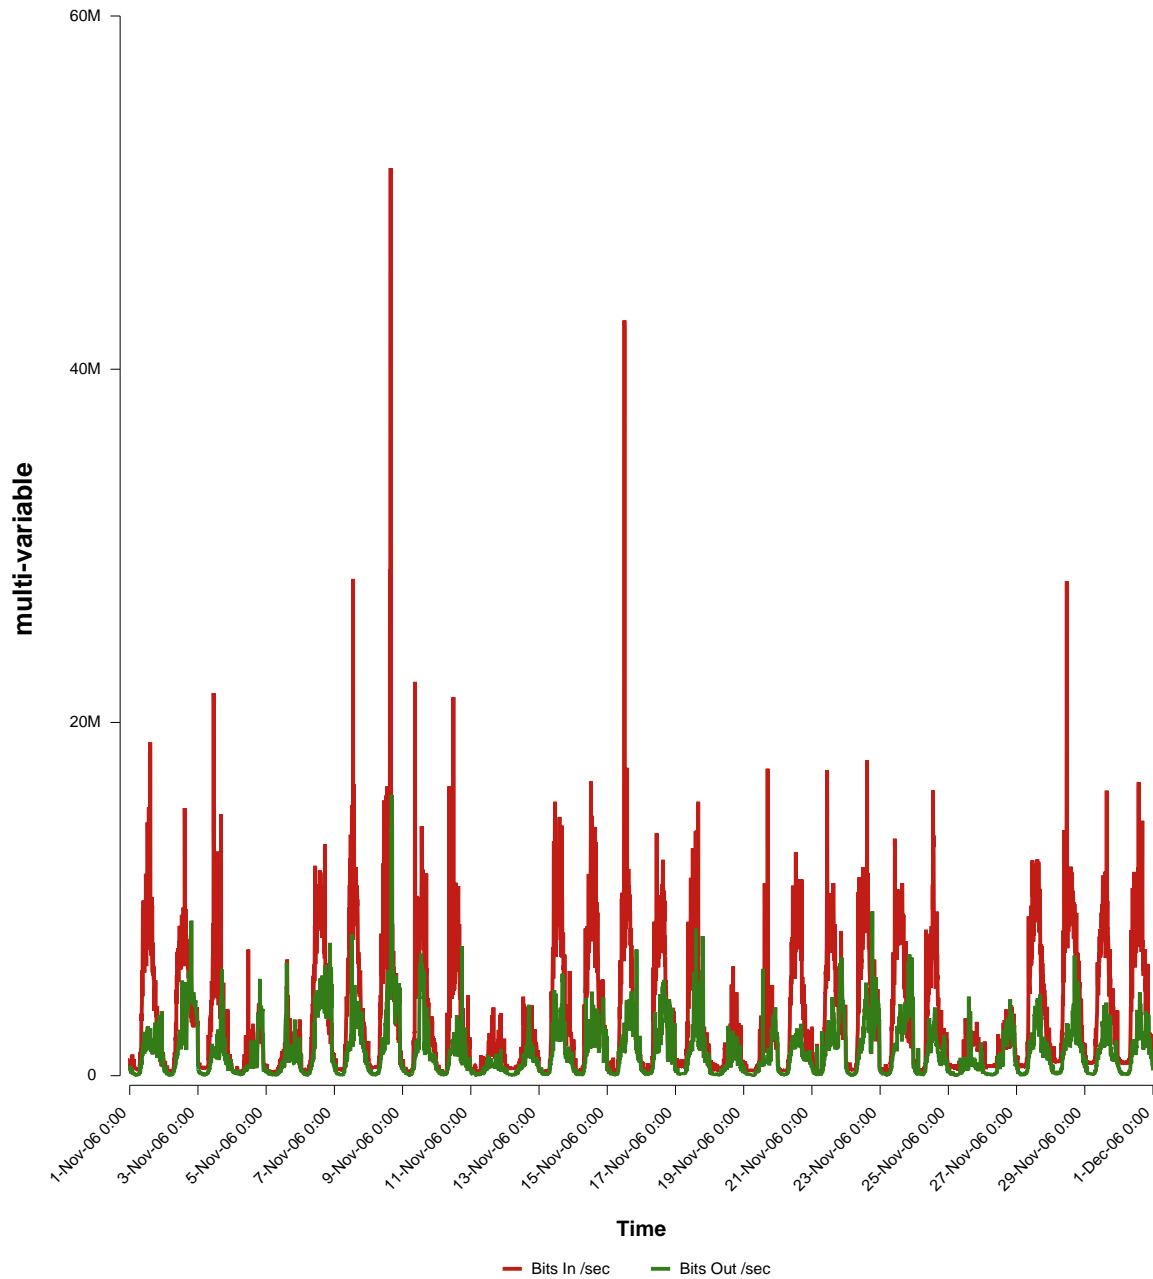

# eHealth Trend Report

Divide by Time

## SUNET-A-STHLM-SH

Auto Range: Last Month  
From: 2006/11/01 00:00  
To: 2006/11/30 23:59

Created: 2006/12/02 06:10:38