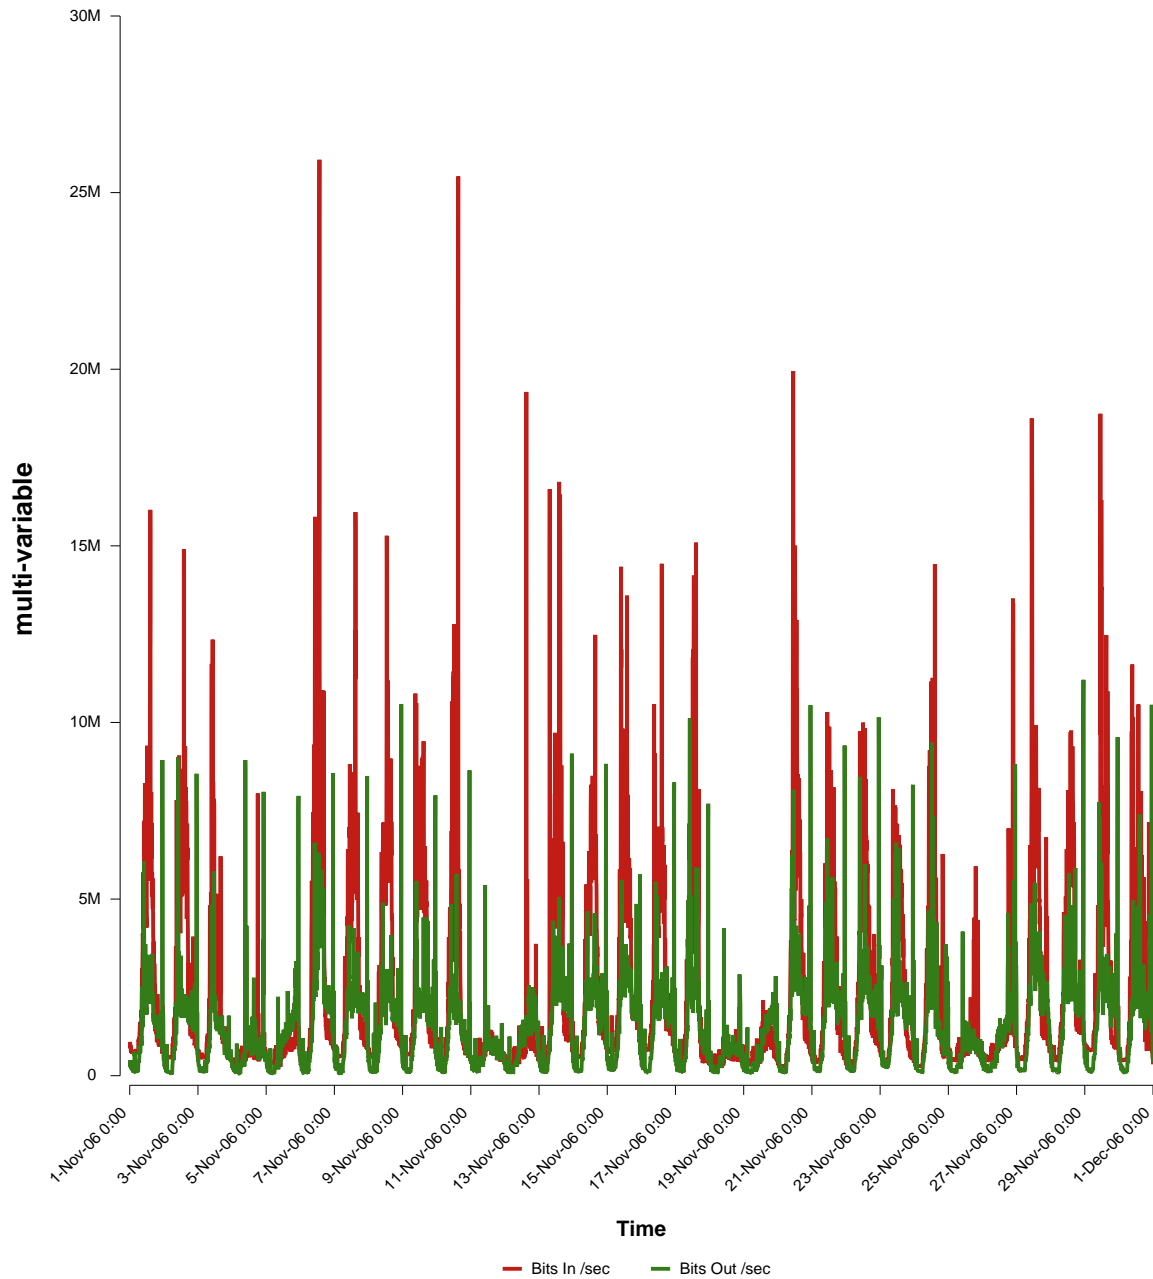

# eHealth Trend Report

Divide by Time

## SUNET-A-STHLM-LHS

Auto Range: Last Month  
From: 2006/11/01 00:00  
To: 2006/11/30 23:59

Created: 2006/12/02 06:03:29