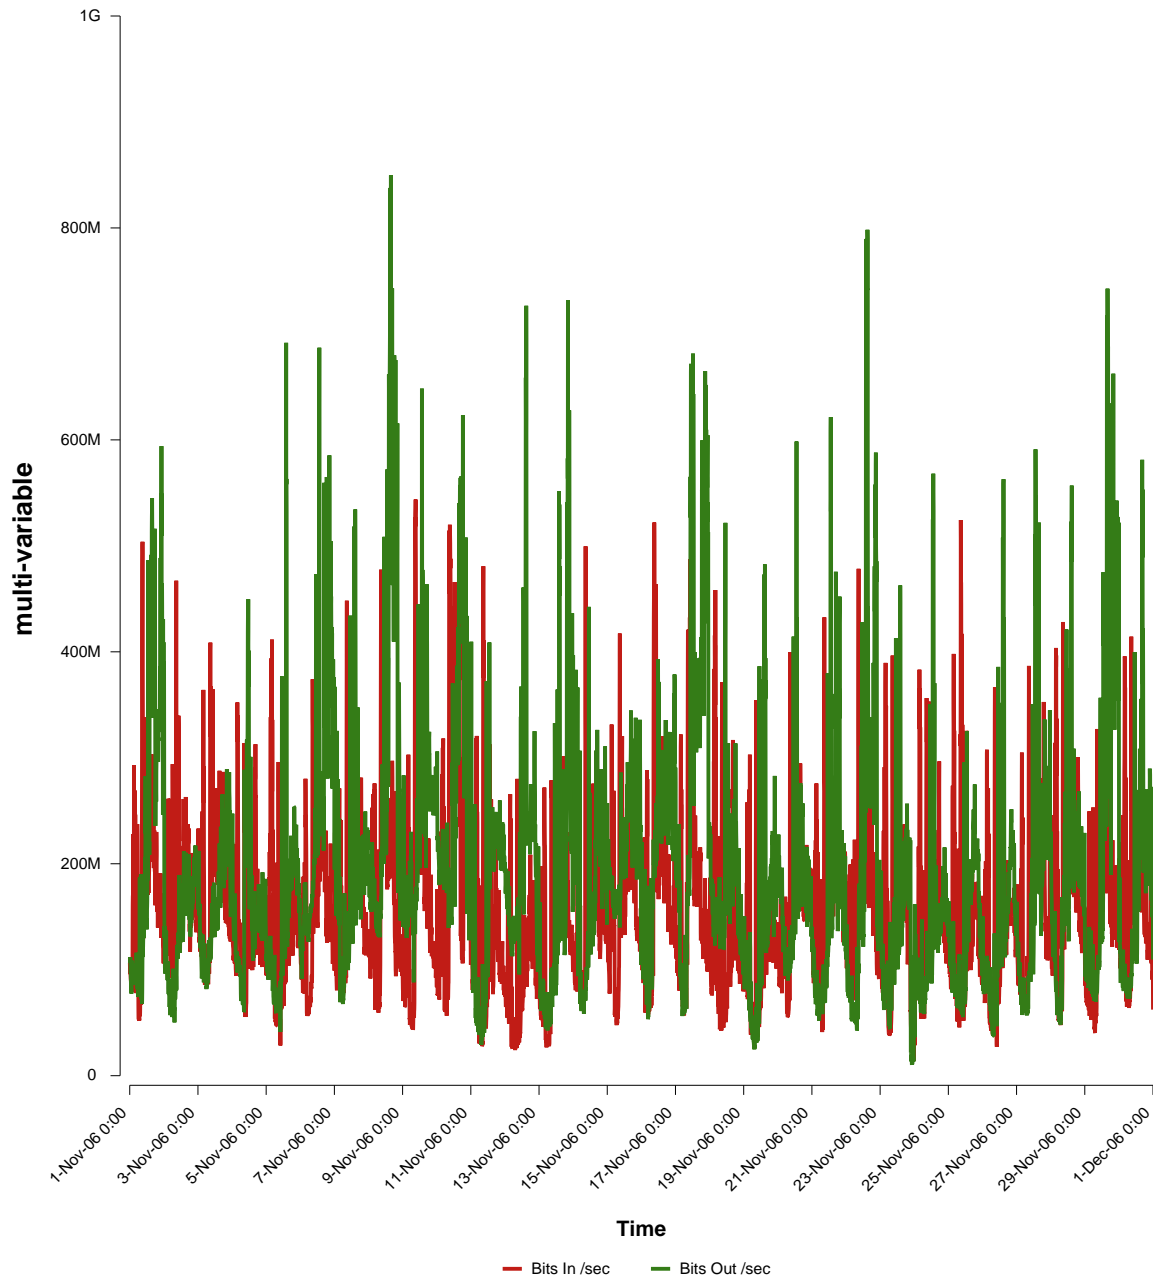

# eHealth Trend Report

Divide by Time

## SUNET-A-STHLM-KTH

Auto Range: Last Month  
From: 2006/11/01 00:00  
To: 2006/11/30 23:59

Created: 2006/12/02 05:50:40