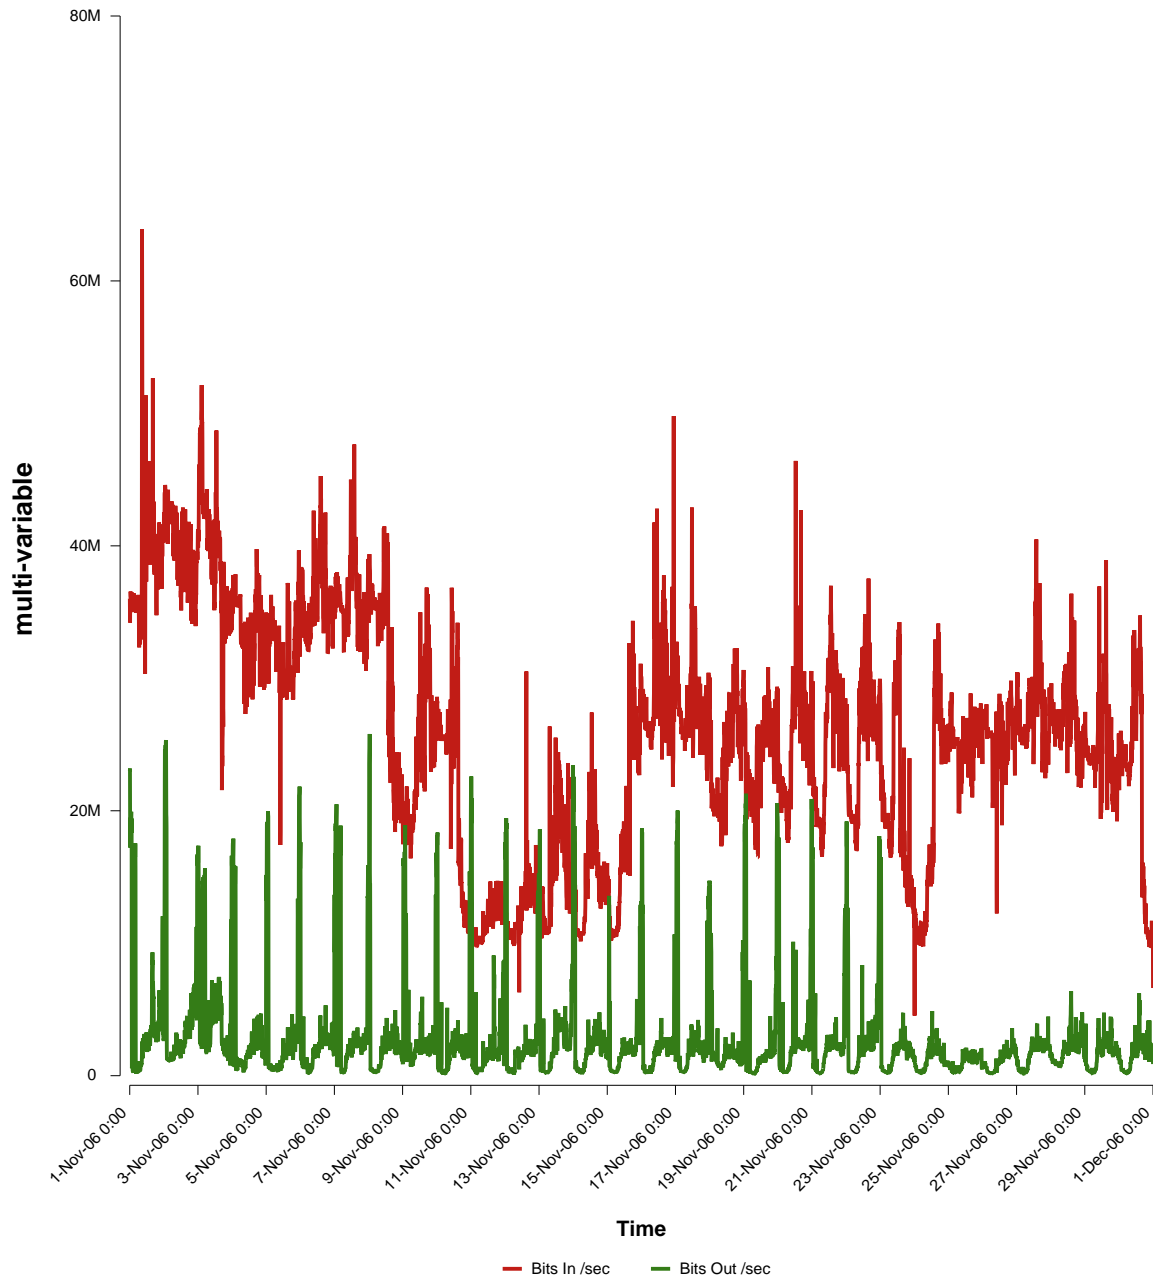

eHealth Trend Report

Divide by Time

SUNET-A-STHLM-HHS

Auto Range: Last Month
From: 2006/11/01 00:00
To: 2006/11/30 23:59

Created: 2006/12/02 05:30:39