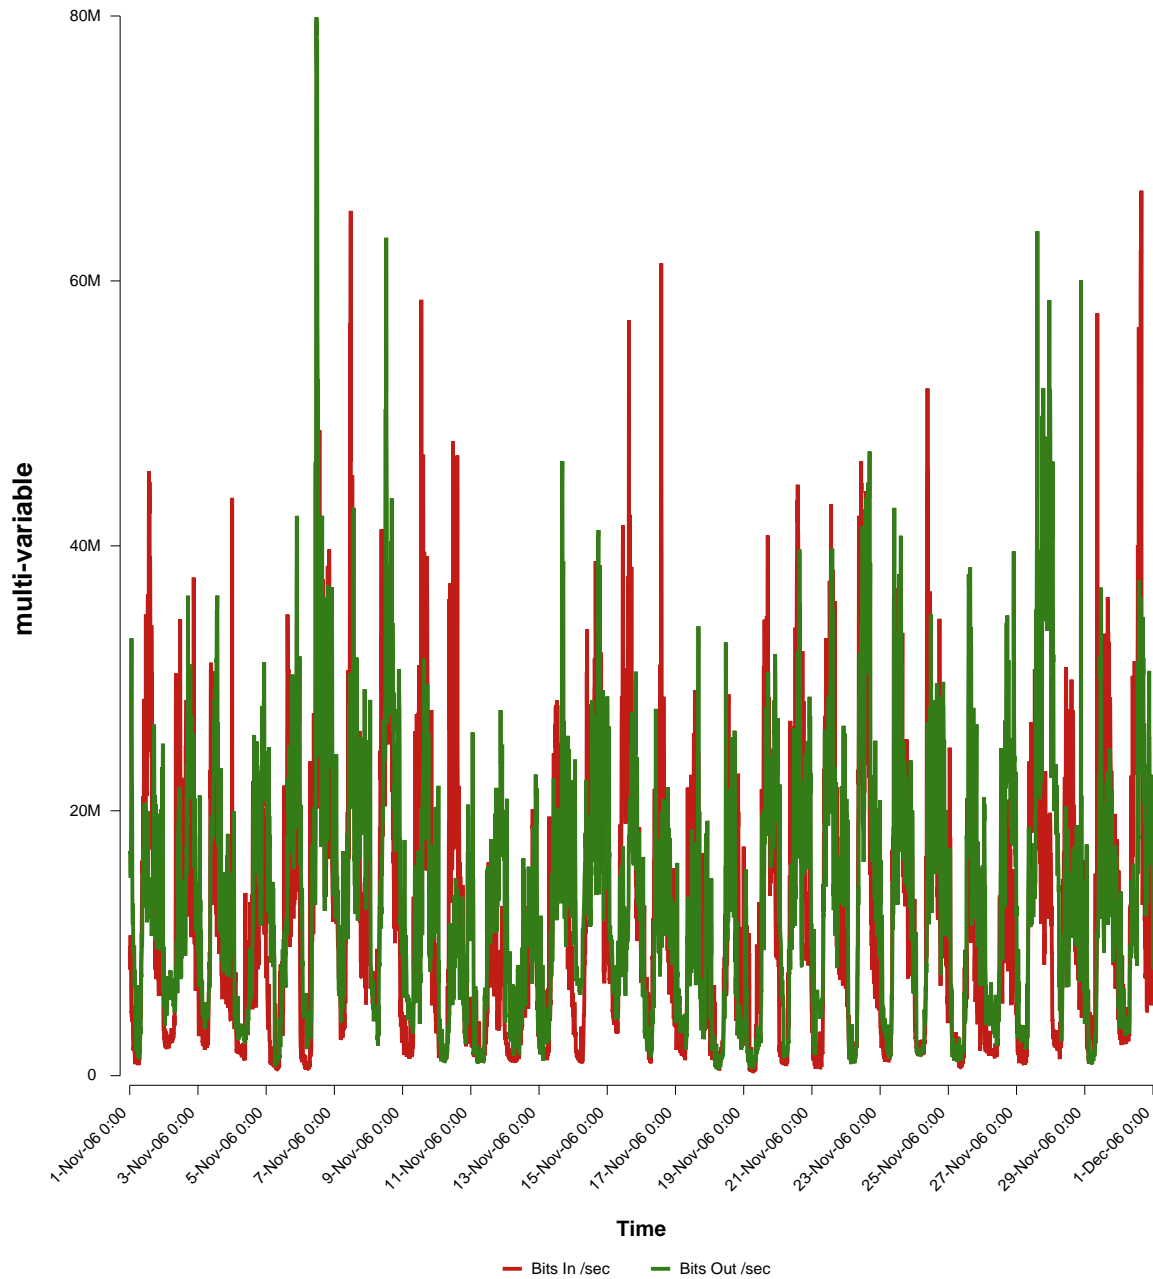

eHealth Trend Report

Divide by Time

SUNET-A-OREBRO-ORU

Auto Range: Last Month
From: 2006/11/01 00:00
To: 2006/11/30 23:59

Created: 2006/12/02 05:00:39