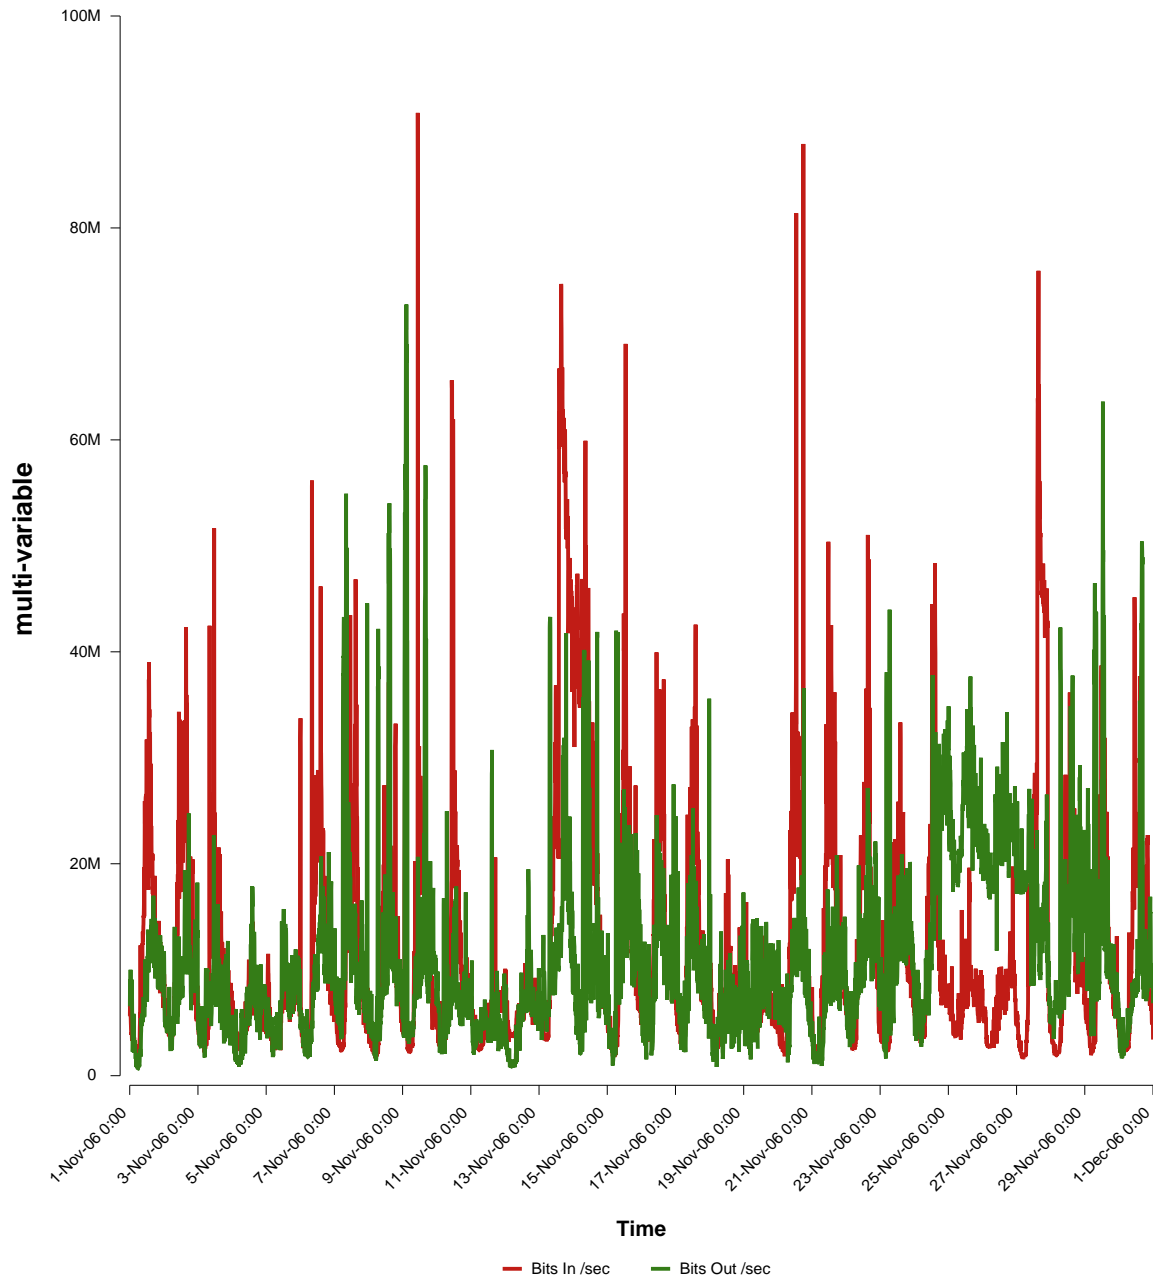

# eHealth Trend Report

Divide by Time

## SUNET-A-MALMO-MAH

Auto Range: Last Month  
From: 2006/11/01 00:00  
To: 2006/11/30 23:59

Created: 2006/12/02 04:50:39