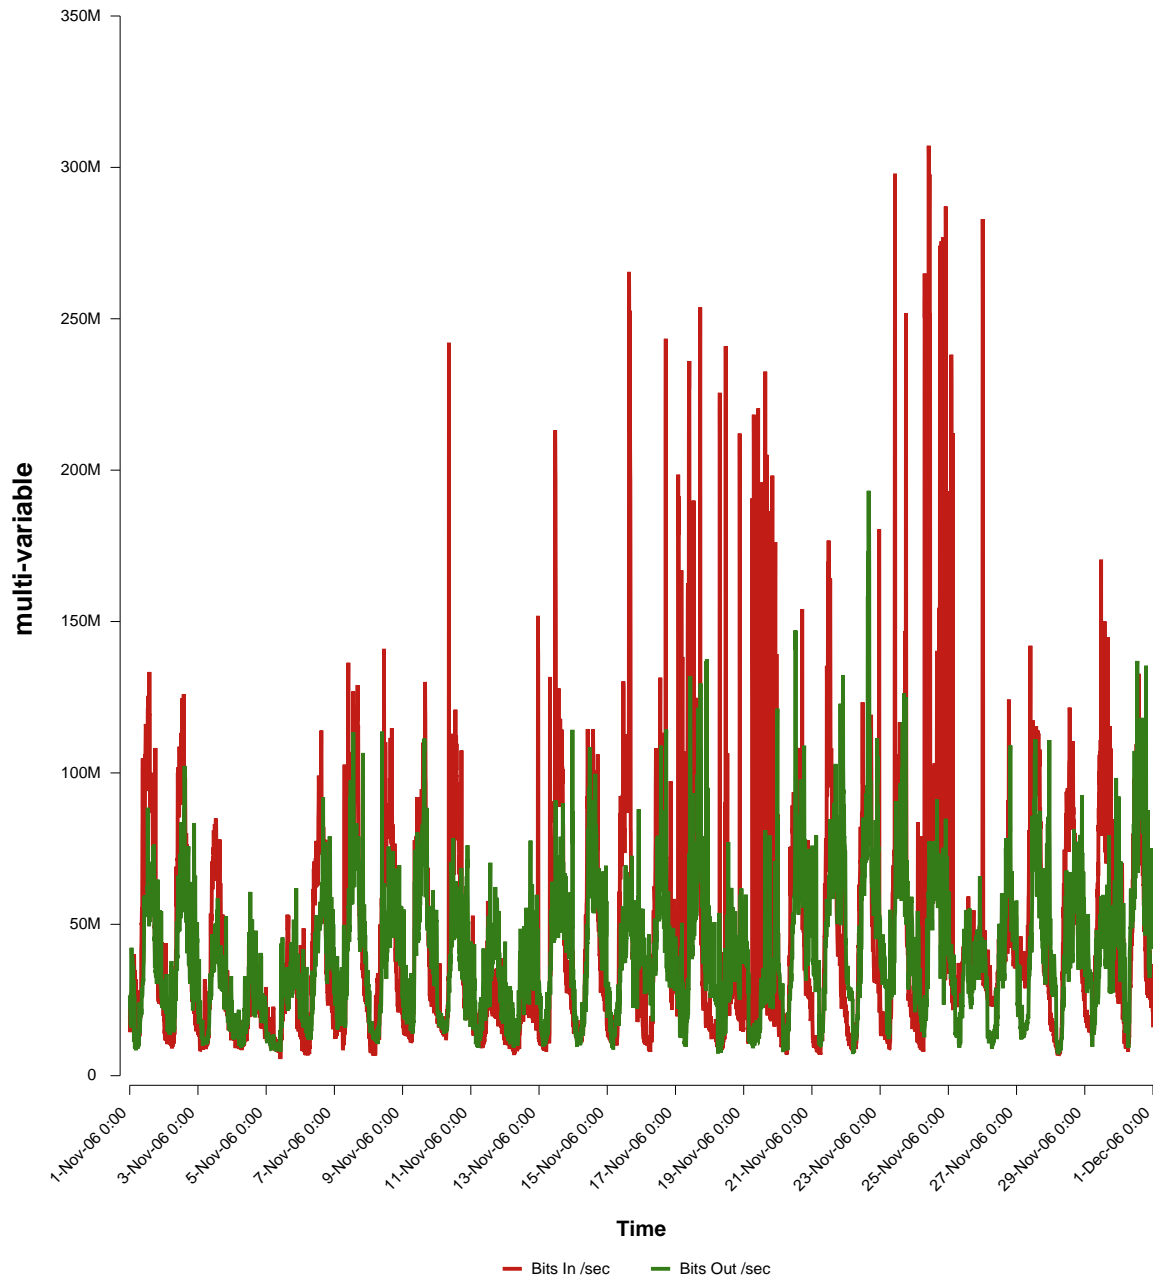

eHealth Trend Report

Divide by Time

SUNET-A-LUND-LU

Auto Range: Last Month
From: 2006/11/01 00:00
To: 2006/11/30 23:59

Created: 2006/12/02 04:50:39