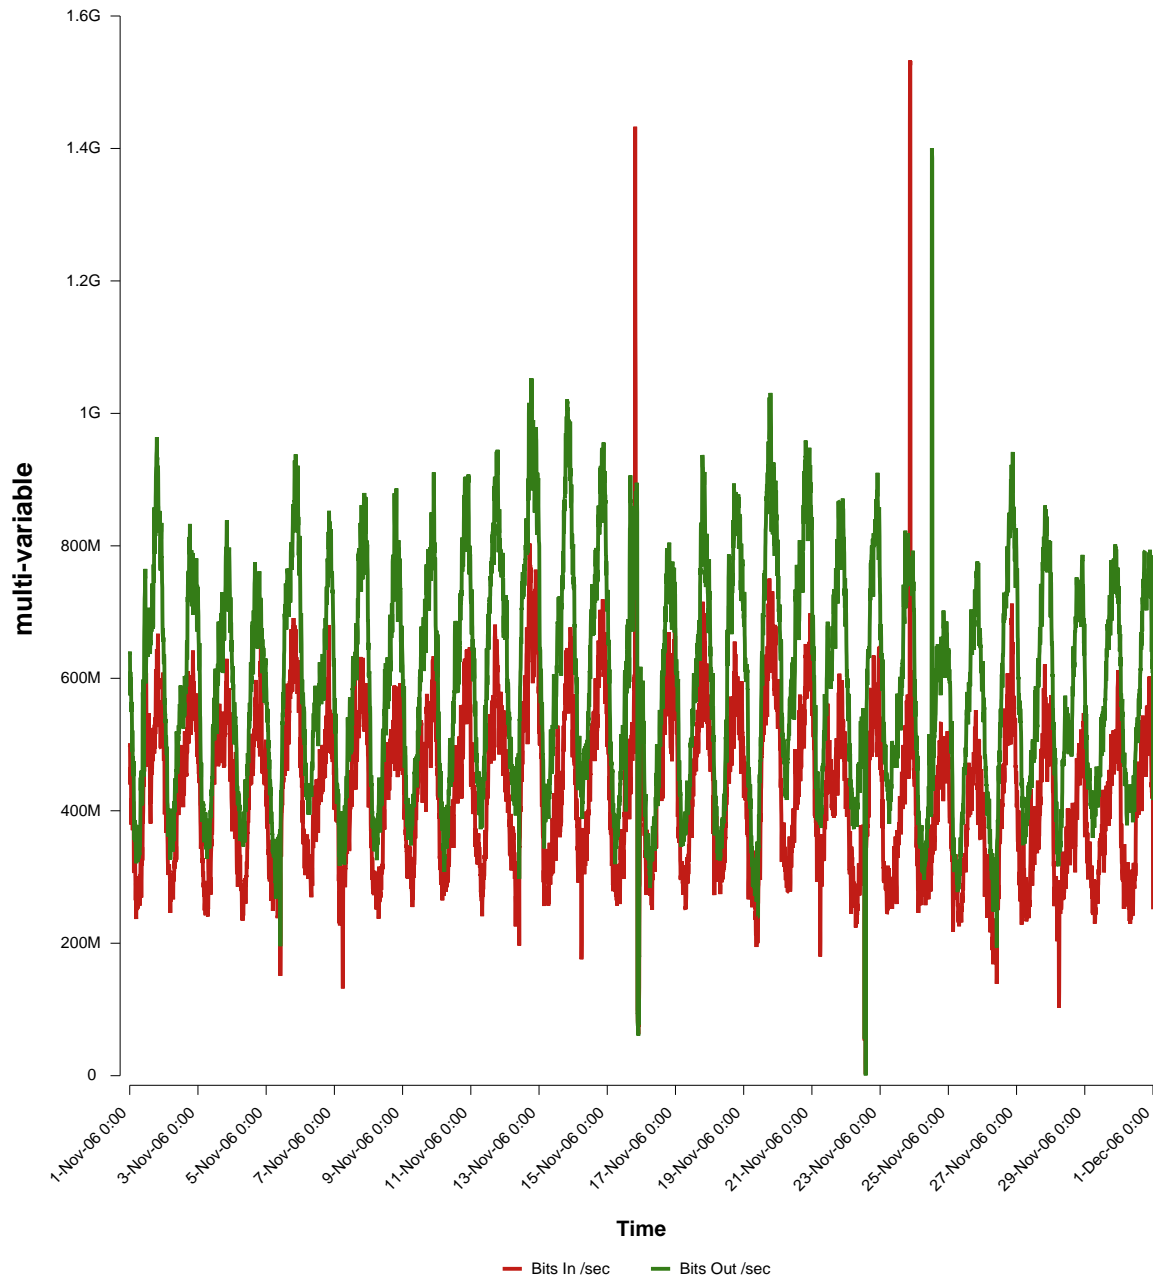

eHealth Trend Report

Divide by Time

SUNET-A-LULEA-LTU

Auto Range: Last Month
From: 2006/11/01 00:00
To: 2006/11/30 23:59

Created: 2006/12/02 04:45:38