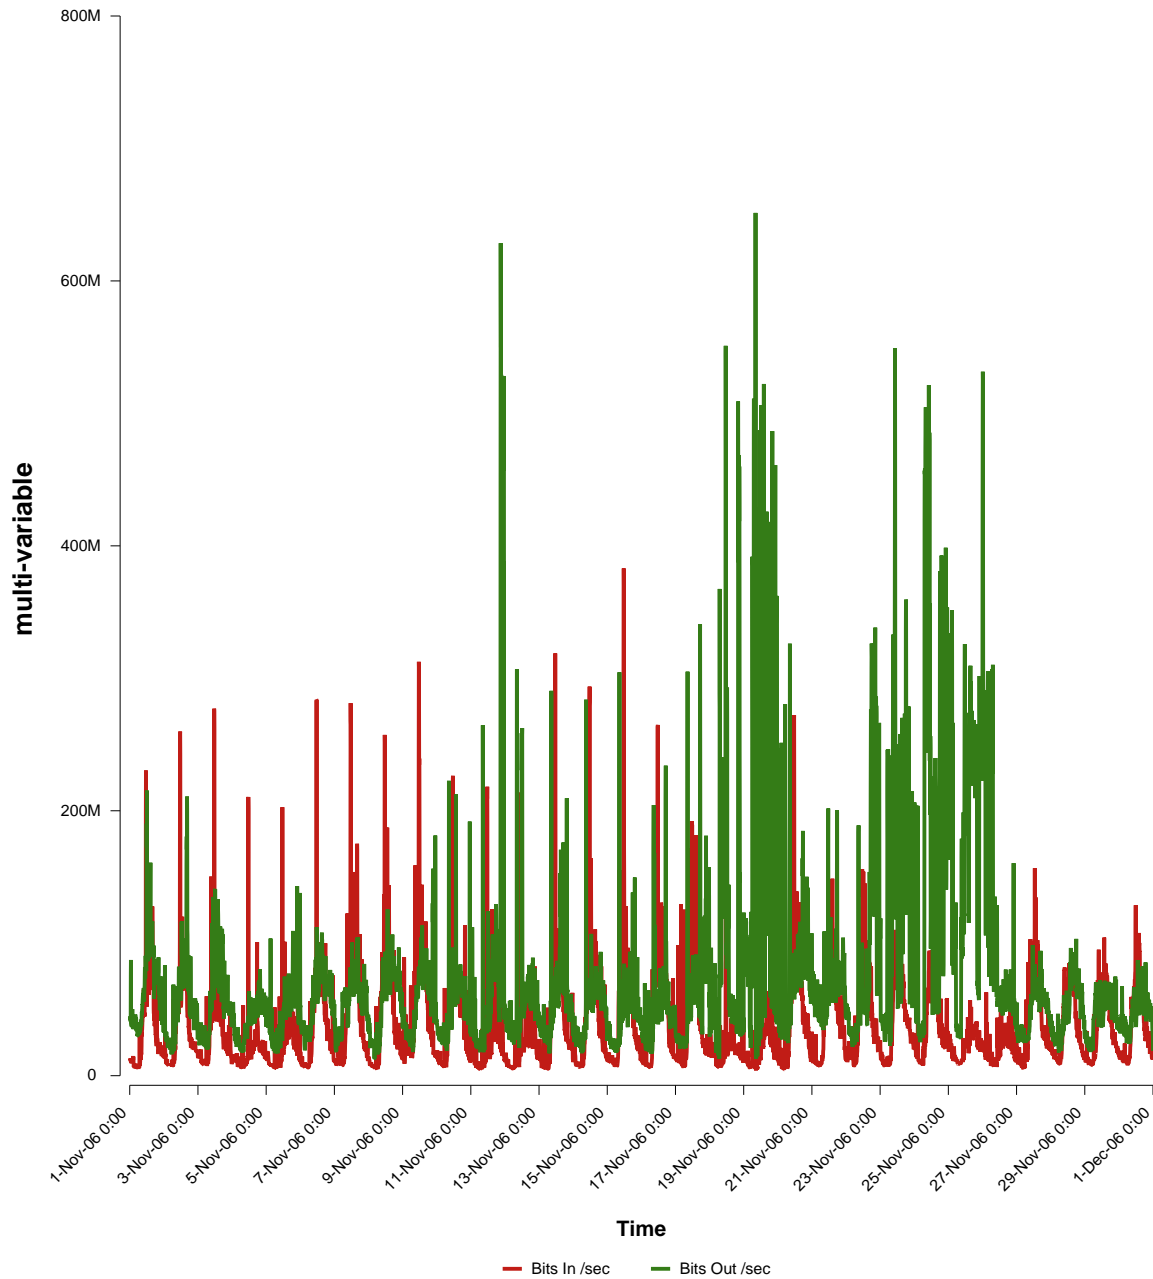

eHealth Trend Report

Divide by Time

SUNET-A-LINKOPING-LIU

Auto Range: Last Month
From: 2006/11/01 00:00
To: 2006/11/30 23:59

Created: 2006/12/02 04:30:39