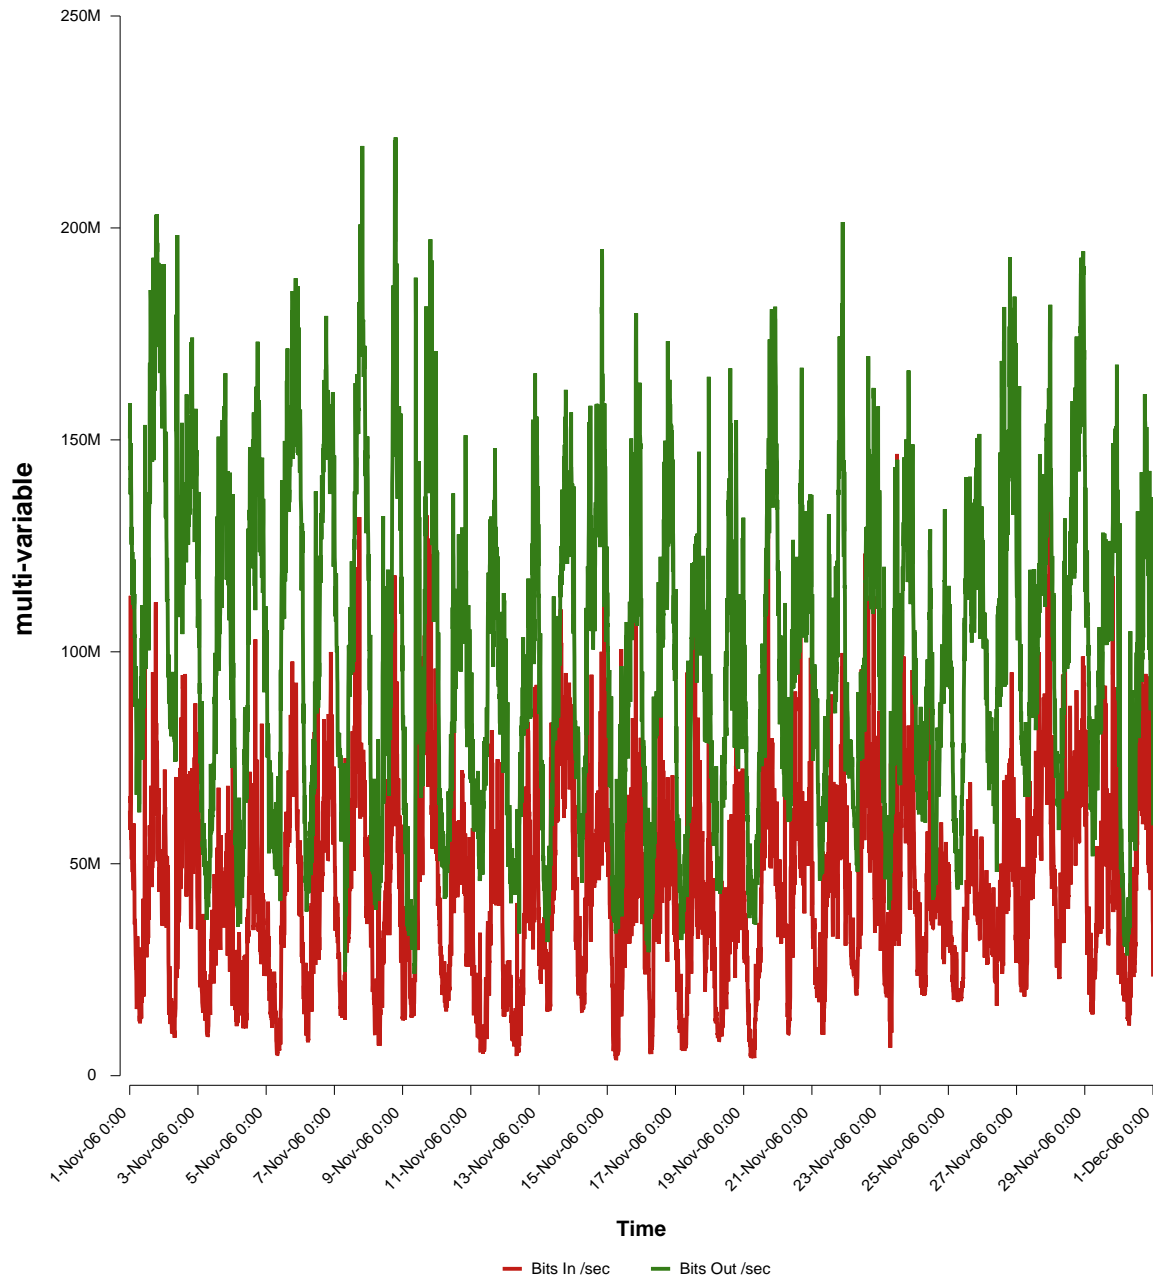

eHealth Trend Report

Divide by Time

SUNET-A-KRISTIANSTAD-HKR

Auto Range: Last Month
From: 2006/11/01 00:00
To: 2006/11/30 23:59

Created: 2006/12/02 04:21:33