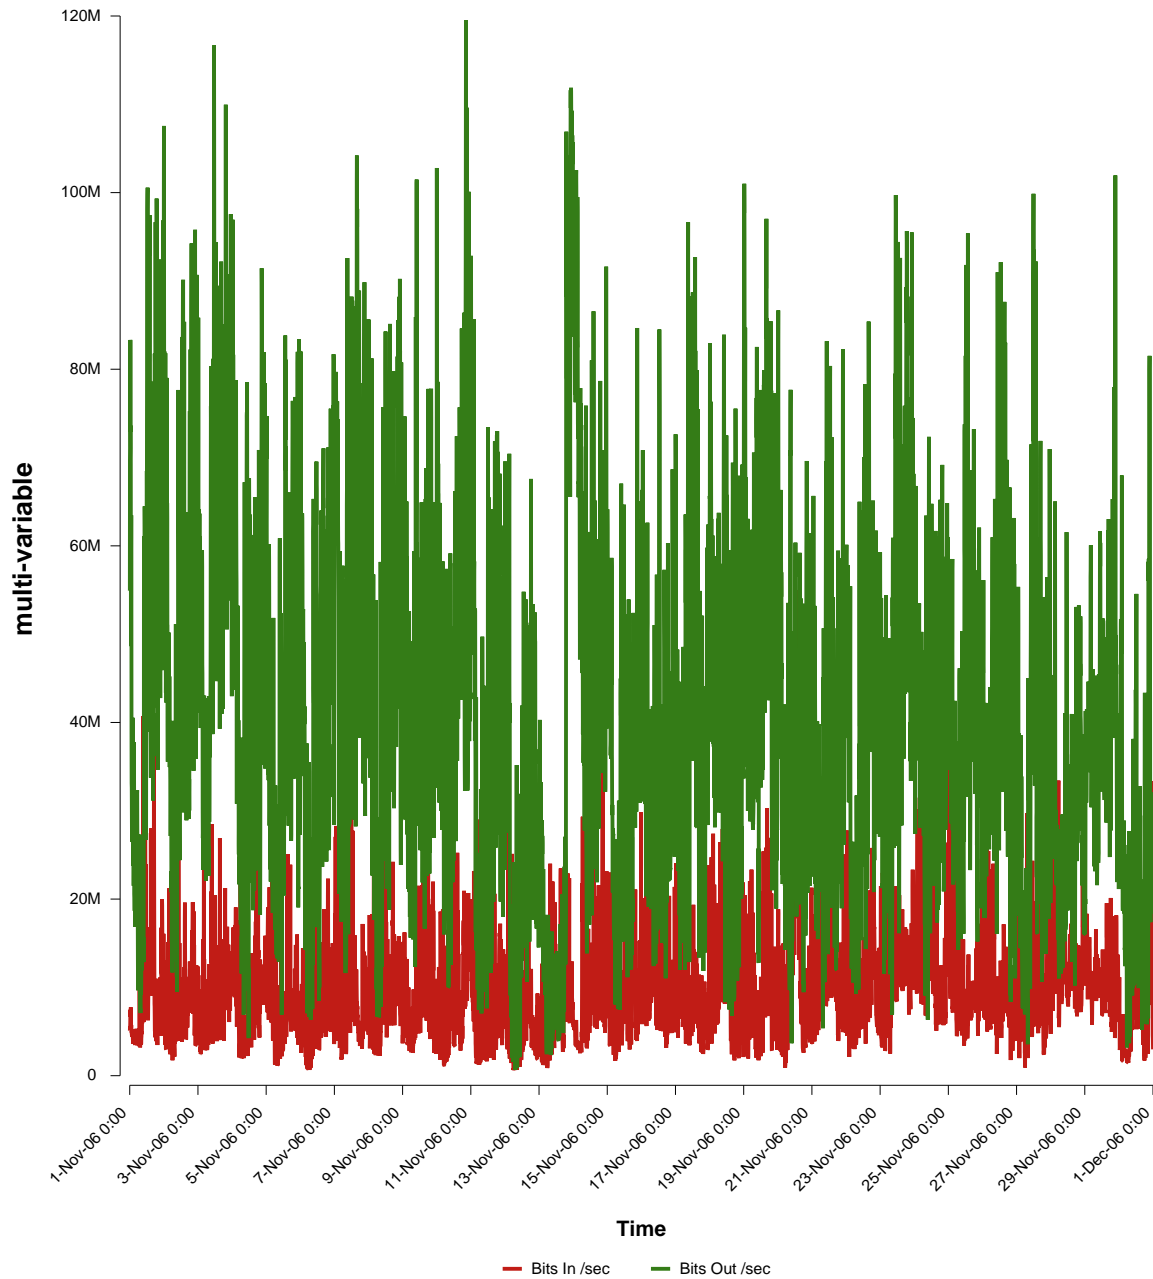

# eHealth Trend Report

Divide by Time

## SUNET-A-KIRUNA-IRF

Auto Range: Last Month  
From: 2006/11/01 00:00  
To: 2006/11/30 23:59

Created: 2006/12/02 04:10:38