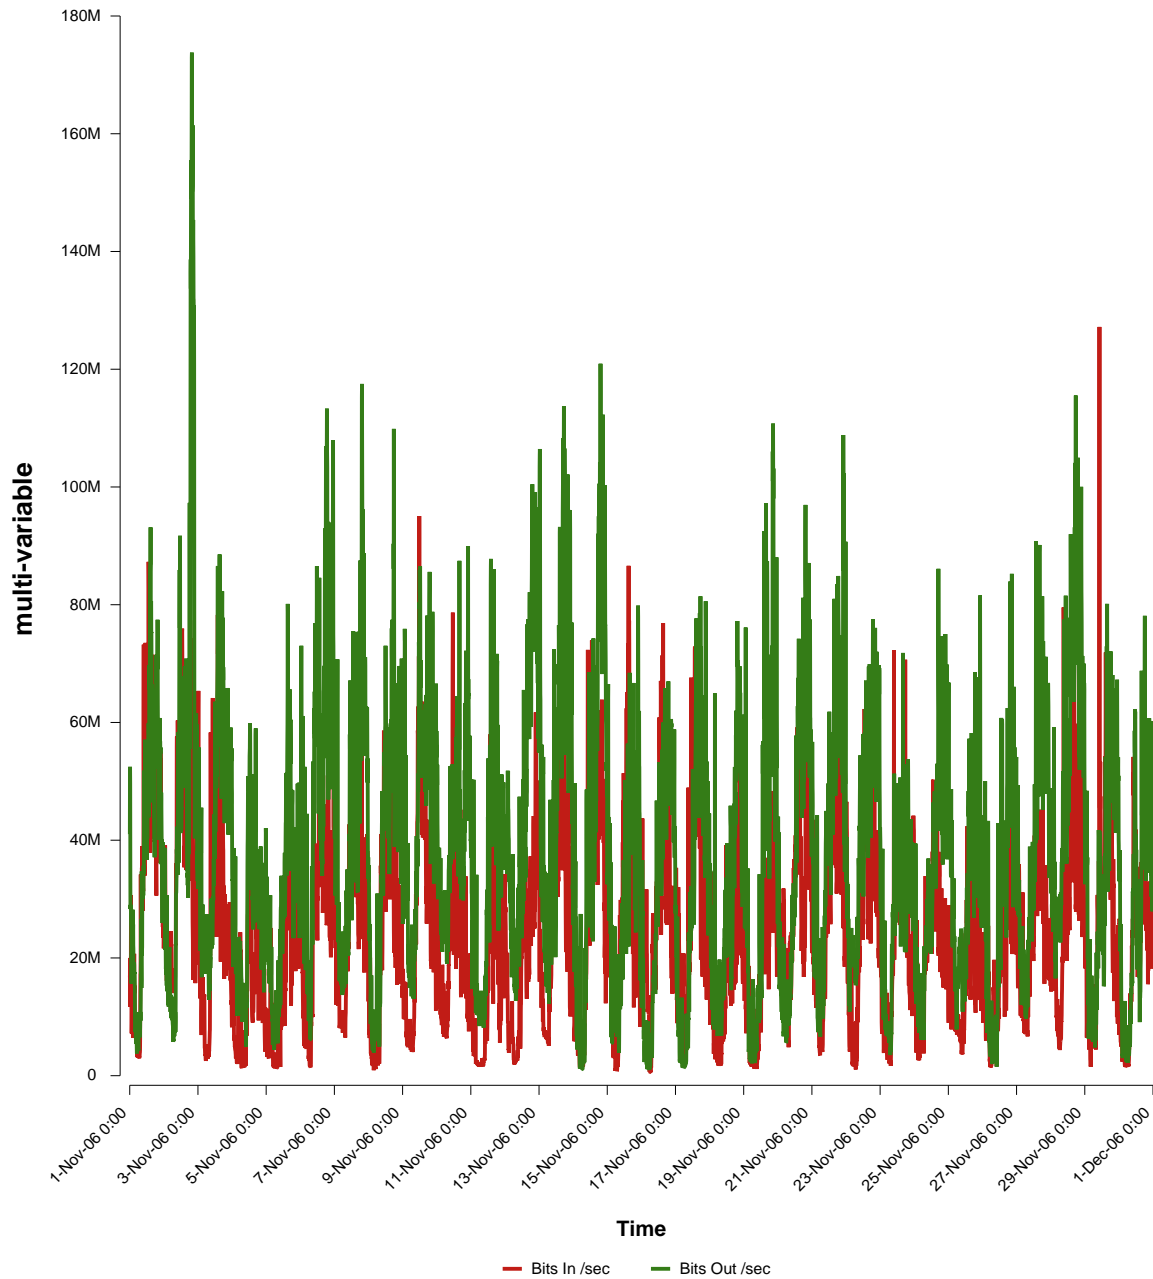

eHealth Trend Report

Divide by Time

SUNET-A-KARLSTAD-KAU

Auto Range: Last Month
From: 2006/11/01 00:00
To: 2006/11/30 23:59

Created: 2006/12/02 04:00:40