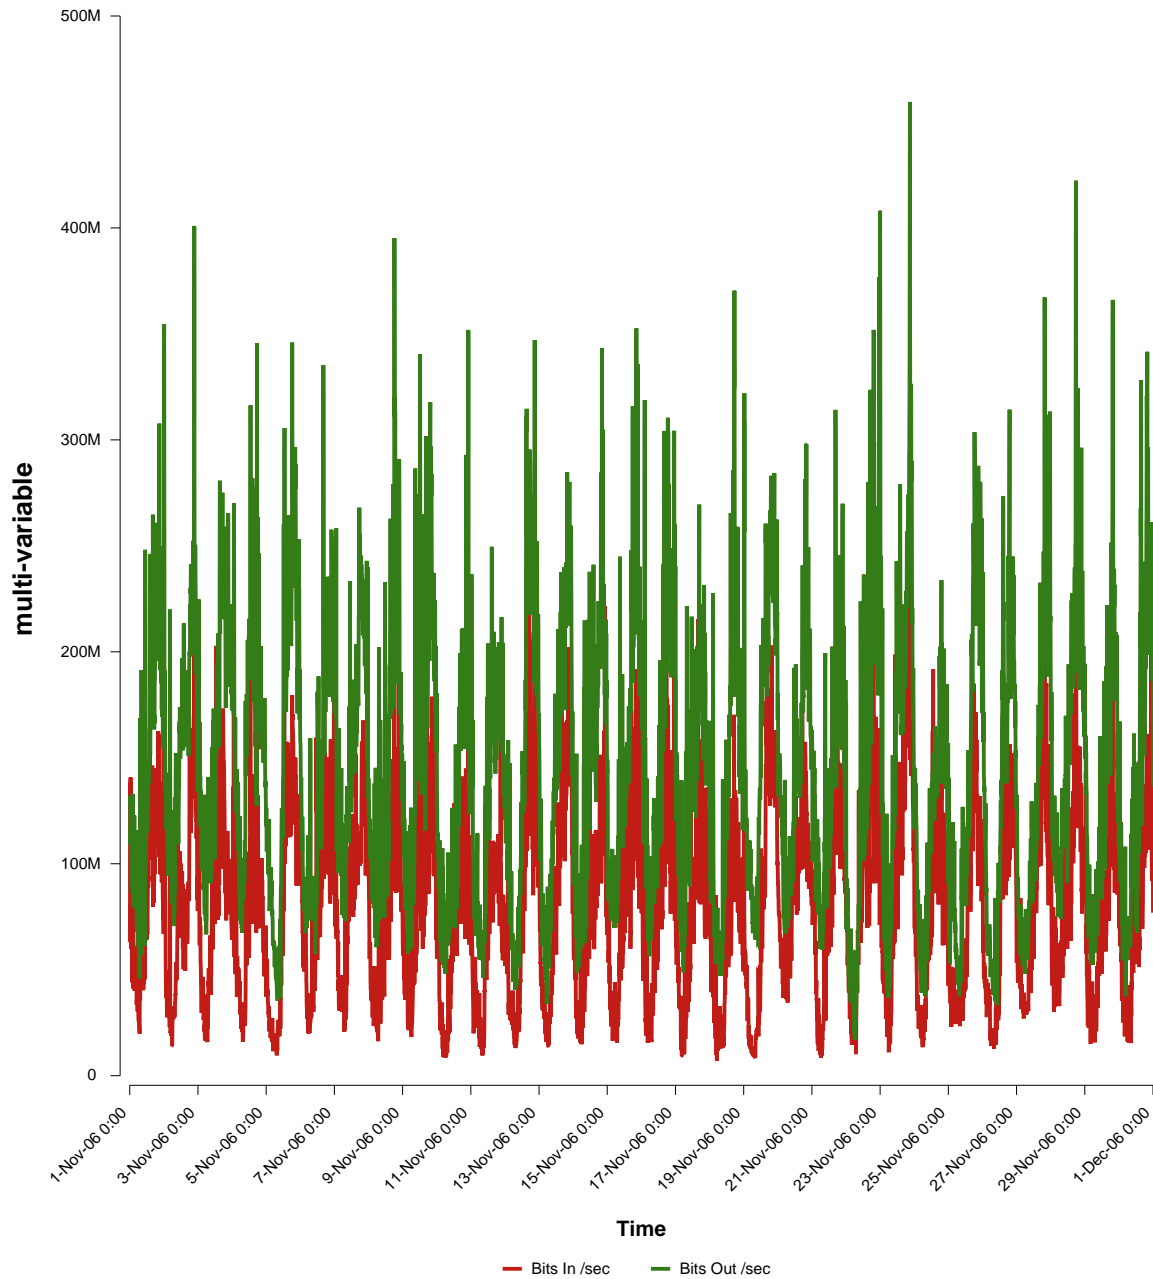

eHealth Trend Report

Divide by Time

SUNET-A-KALMAR-HIK

Auto Range: Last Month
From: 2006/11/01 00:00
To: 2006/11/30 23:59

Created: 2006/12/02 03:50:42