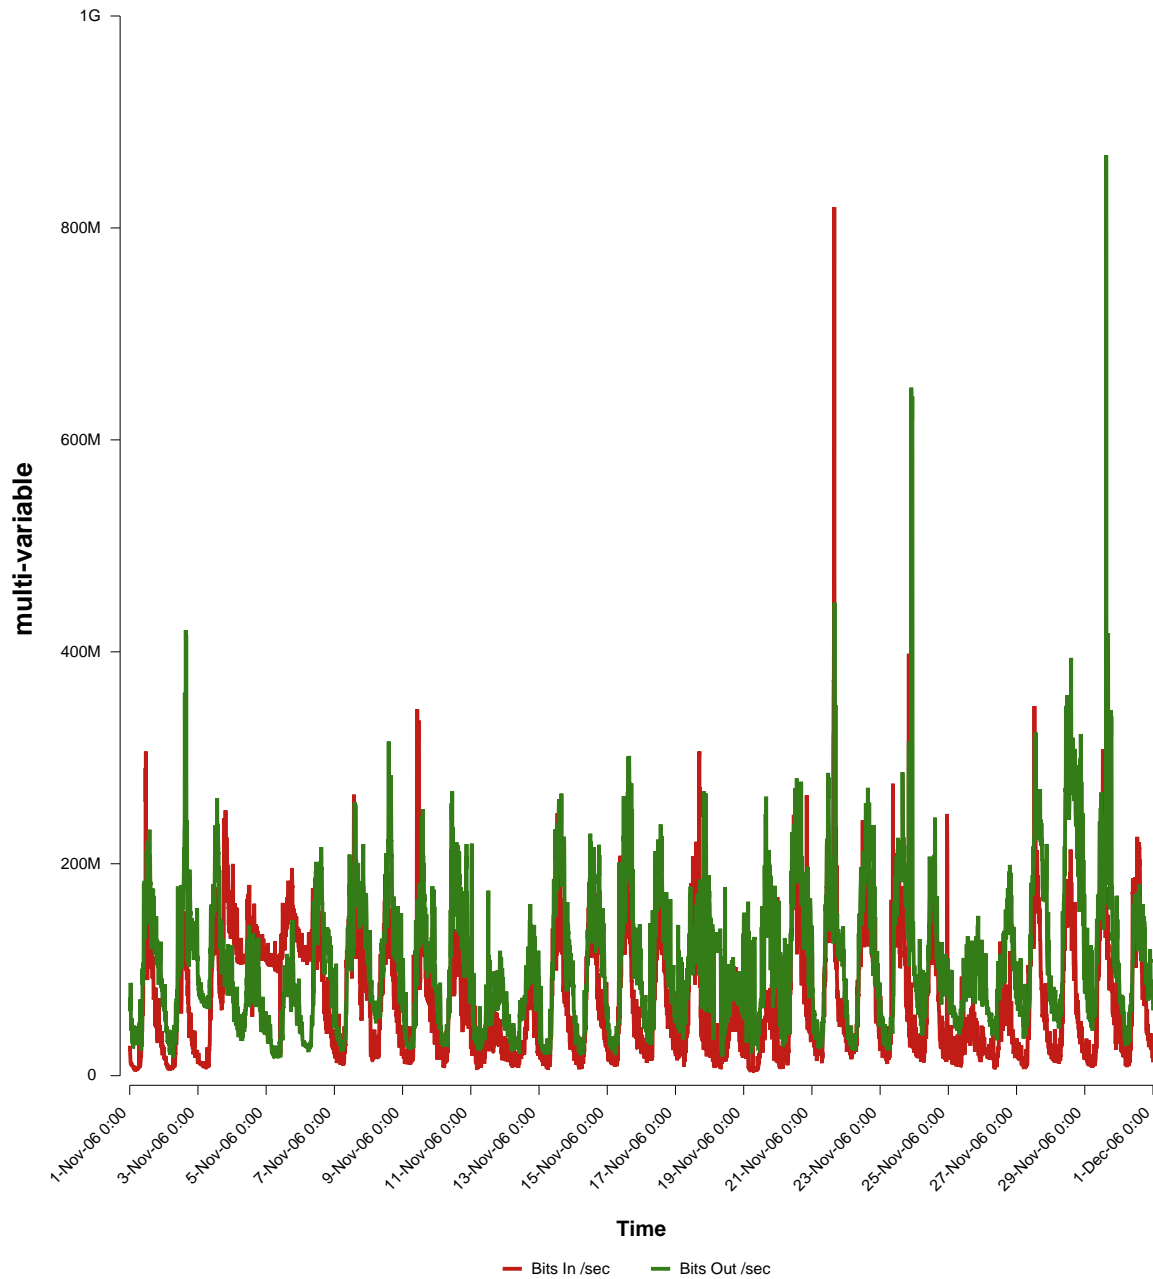

# eHealth Trend Report

Divide by Time

## SUNET-A-GBG-CHALMERS

Auto Range: Last Month  
From: 2006/11/01 00:00  
To: 2006/11/30 23:59

Created: 2006/12/02 03:30:40