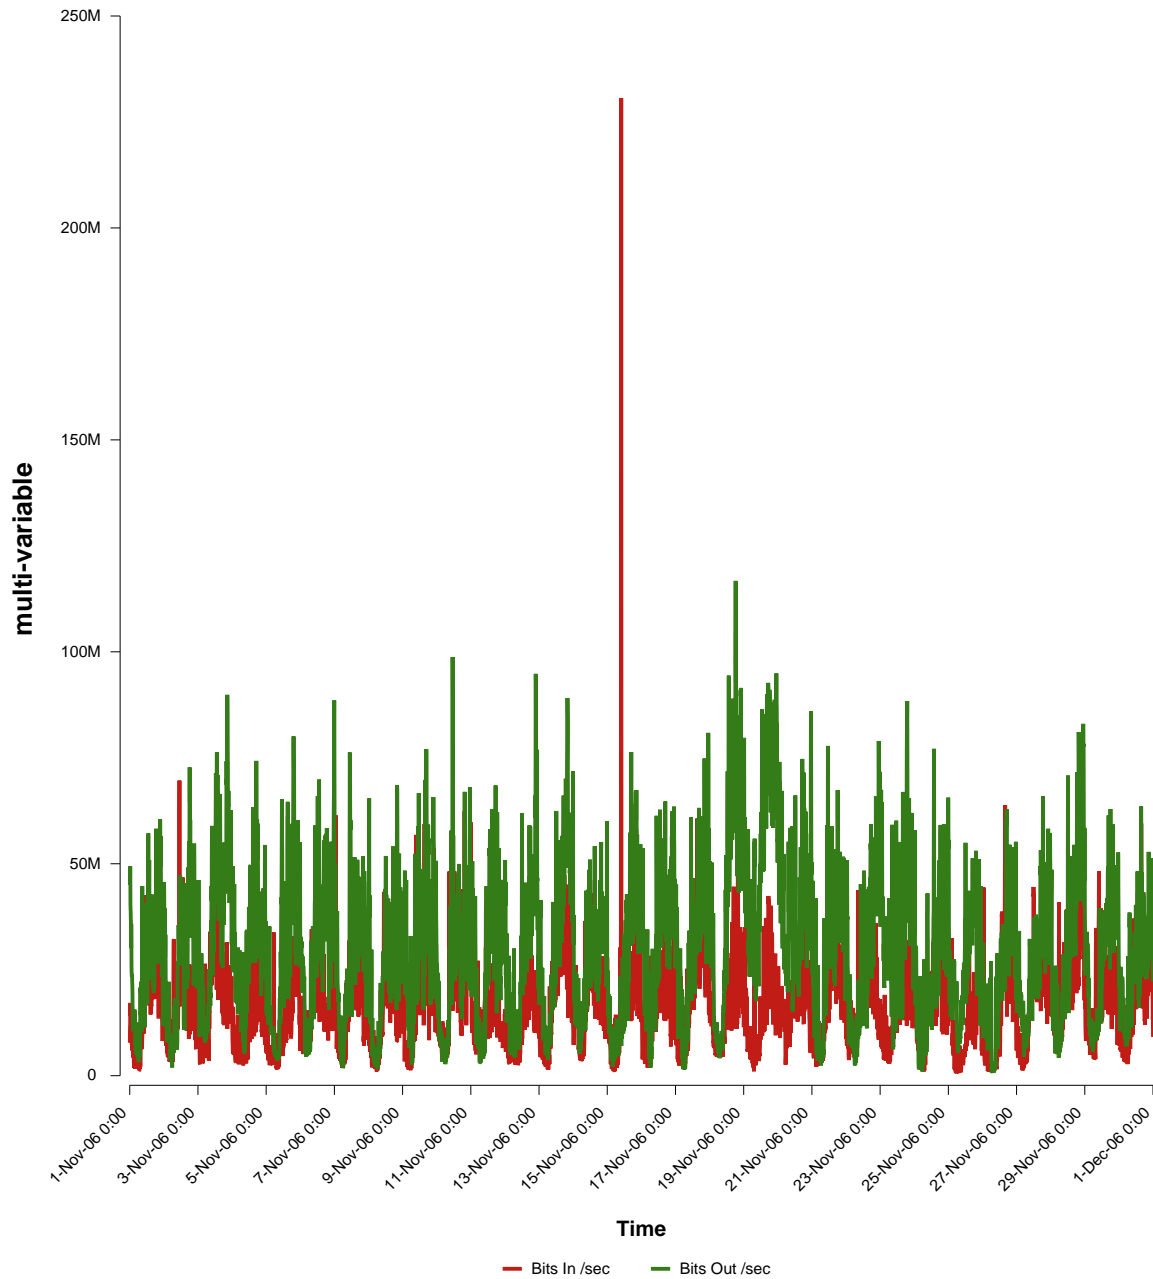

eHealth Trend Report

Divide by Time

SUNET-A-GAVLE-HIG

Auto Range: Last Month
From: 2006/11/01 00:00
To: 2006/11/30 23:59

Created: 2006/12/02 03:21:19