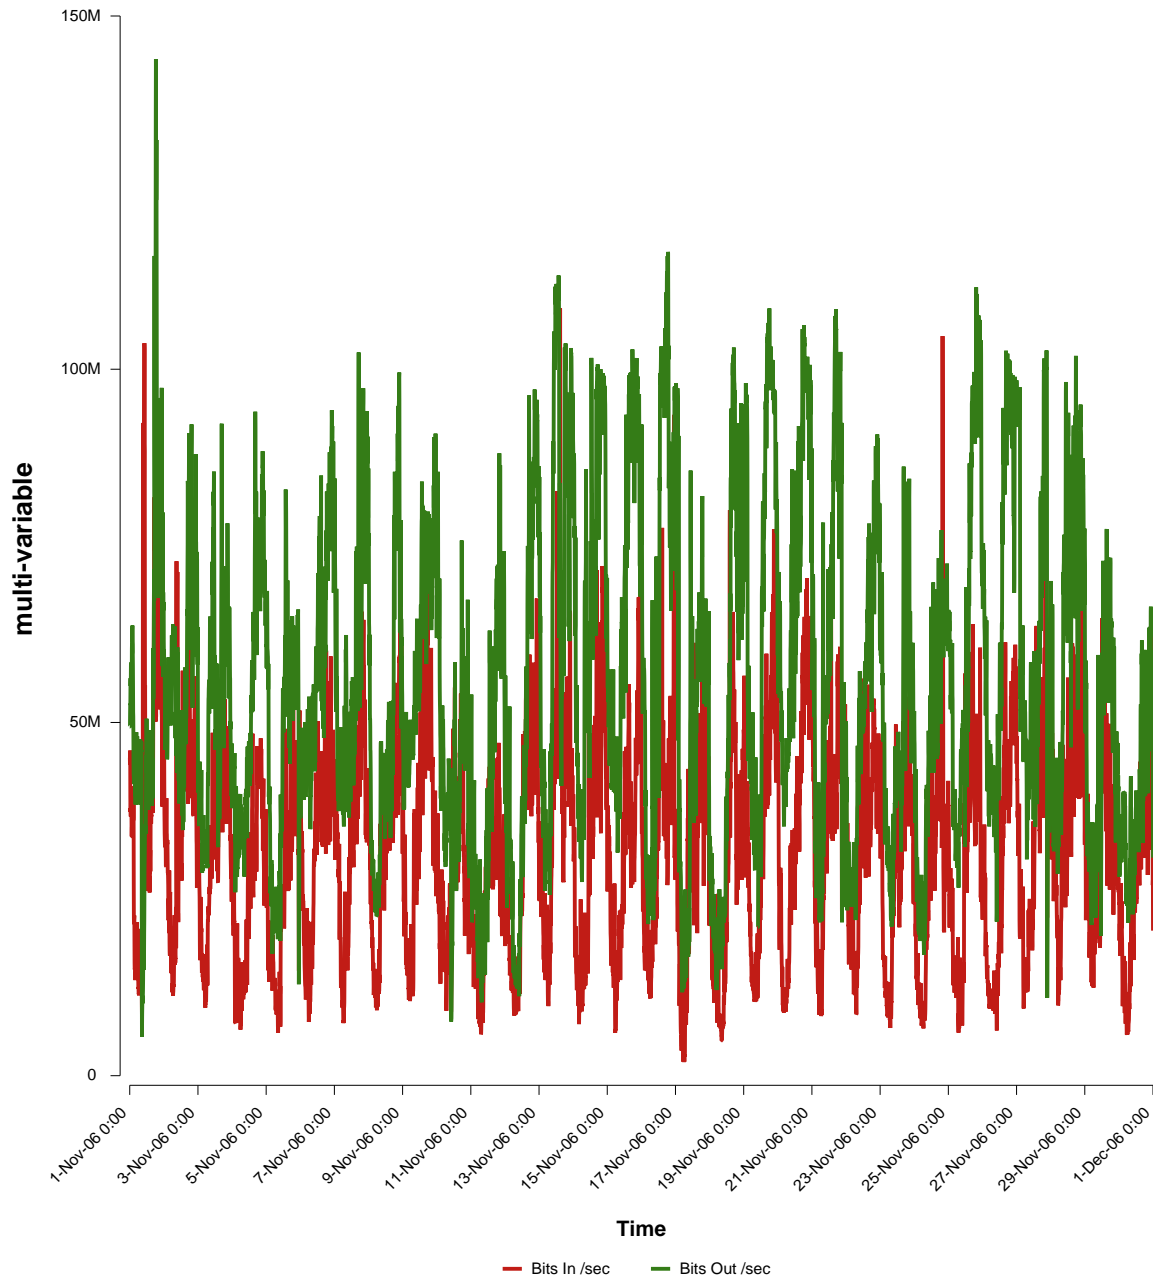

# eHealth Trend Report

Divide by Time

## SUNET-A-BORAS-HB

Auto Range: Last Month  
From: 2006/11/01 00:00  
To: 2006/11/30 23:59

Created: 2006/12/02 03:05:44