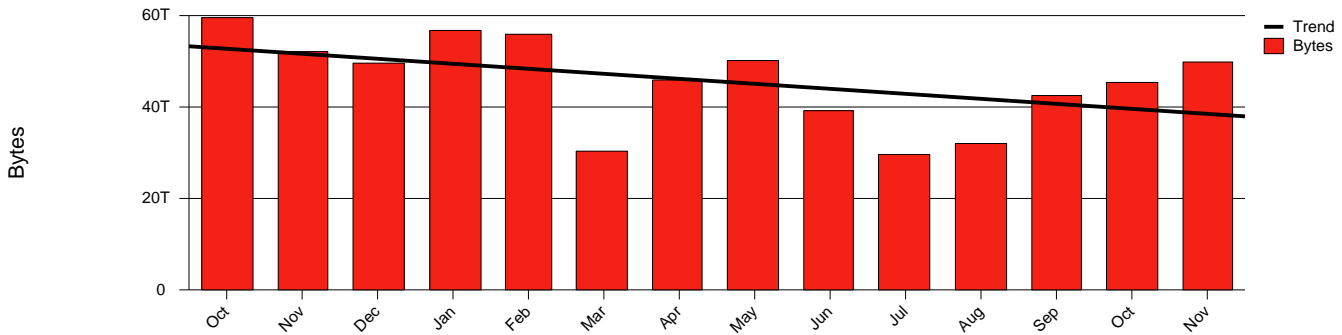

Monthly Health Report

Report for 2006/11/30, Subject: SUNET-A-VISBY-HGO

LAN/WAN

Total Network Volume by Month

Total Network Volume by Week

Total Network Volume by Day

Situations to Watch

Rank	Element Name	Variable	Threshold	Monthly Average		Days to (from) Threshold
			Value	Actual	Predicted	
1	hgo1-POS(In)	Volume (Bandwidth %)	80.000	1.472	1.140	Decreasing
2	hgo1-POS(In)	Errors (% Frames)	5.000	0.000	0.000	Decreasing
3	hgo1-POS(Out)	Volume (Bandwidth %)	80.000	4.714	3.824	Decreasing