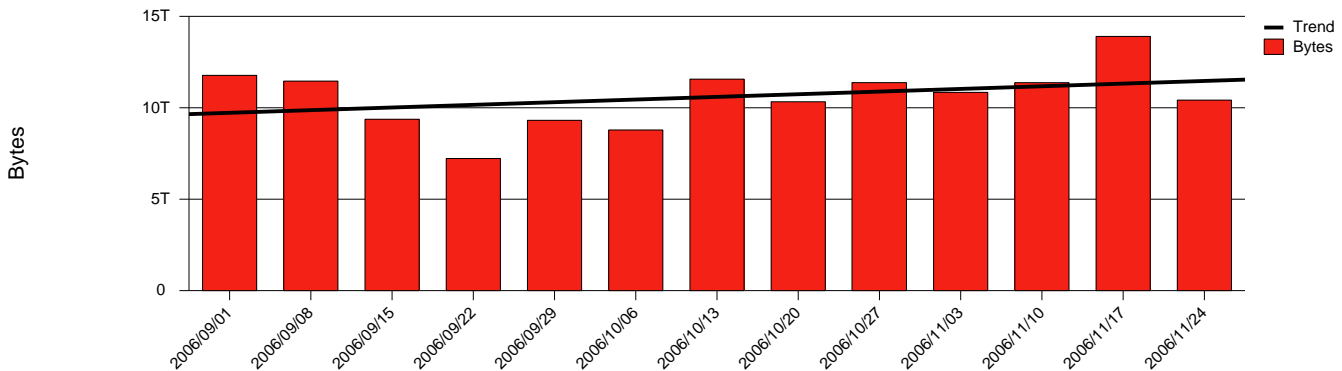

Monthly Health Report

Report for 2006/11/30, Subject: SUNET-A-VISBY-HGO

LAN/WAN

Total Network Volume by Month

Total Network Volume by Week

Total Network Volume by Day

Situations to Watch

Rank	Element Name	Variable	Threshold	Monthly Average		Days to (from) Threshold
			Value	Actual	Predicted	
1	hgo1-POS(In)	Volume (Bandwidth %)	80.000	1.472	1.140	Decreasing
2	hgo1-POS(In)	Errors (% Frames)	5.000	0.000	0.000	Decreasing
3	hgo1-POS(Out)	Volume (Bandwidth %)	80.000	4.714	3.824	Decreasing