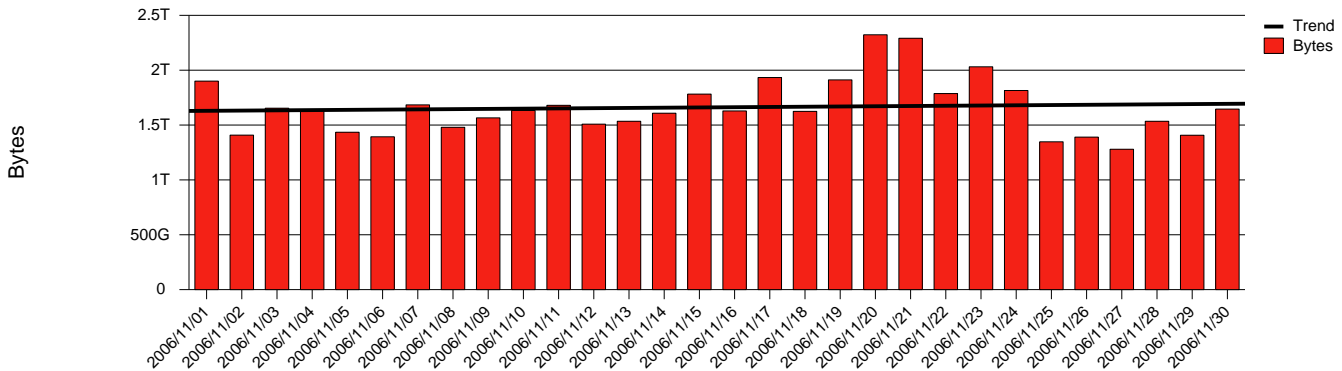

Monthly Health Report

Report for 2006/11/30, Subject: SUNET-A-VISBY-HGO

LAN/WAN

Total Network Volume by Month

Total Network Volume by Week

Total Network Volume by Day

Situations to Watch

Rank	Element Name	Variable	Threshold	Monthly Average		Days to (from) Threshold
			Value	Actual	Predicted	
1	hgo1-POS(In)	Volume (Bandwidth %)	80.000	1.472	1.140	Decreasing
2	hgo1-POS(In)	Errors (% Frames)	5.000	0.000	0.000	Decreasing
3	hgo1-POS(Out)	Volume (Bandwidth %)	80.000	4.714	3.824	Decreasing