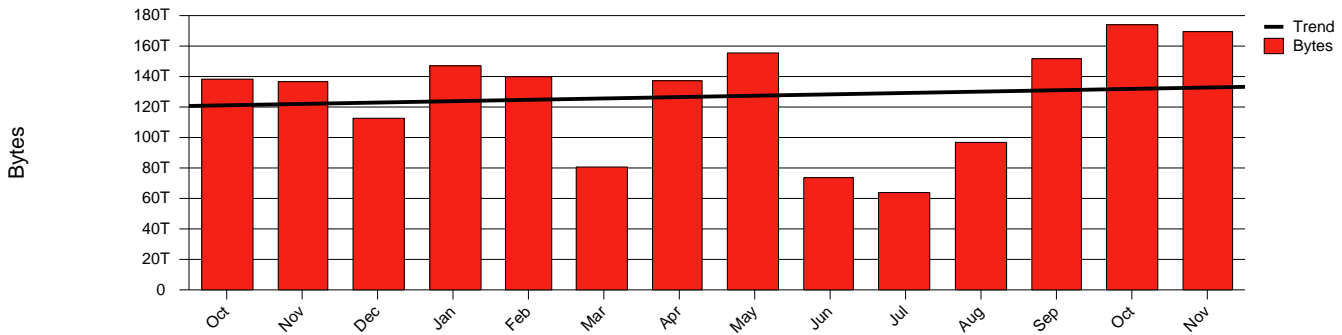

Monthly Health Report

Report for 2006/11/30, Subject: SUNET-A-VAXJO-VXU

LAN/WAN

Total Network Volume by Month

Total Network Volume by Week

Total Network Volume by Day

Situations to Watch

Rank	Element Name	Variable	Threshold	Monthly Average		Days to (from) Threshold
			Value	Actual	Predicted	
1	vxu1-SRP(In)	Errors (% Frames)	5.000	2.149	0.520	Increasing
2	vxu2-SRP(In)	Volume (Bandwidth %)	80.000	7.562	6.378	Increasing
3	vxu2-SRP(Out)	Volume (Bandwidth %)	80.000	12.961	10.072	Increasing
4	vxu1-SRP(Out)	Volume (Bandwidth %)	80.000	0.505	0.572	Increasing
5	vxu1-SRP(In)	Volume (Bandwidth %)	80.000	0.004	0.000	Decreasing
6	vxu2-SRP(In)	Errors (% Frames)	5.000	0.000	0.000	Decreasing