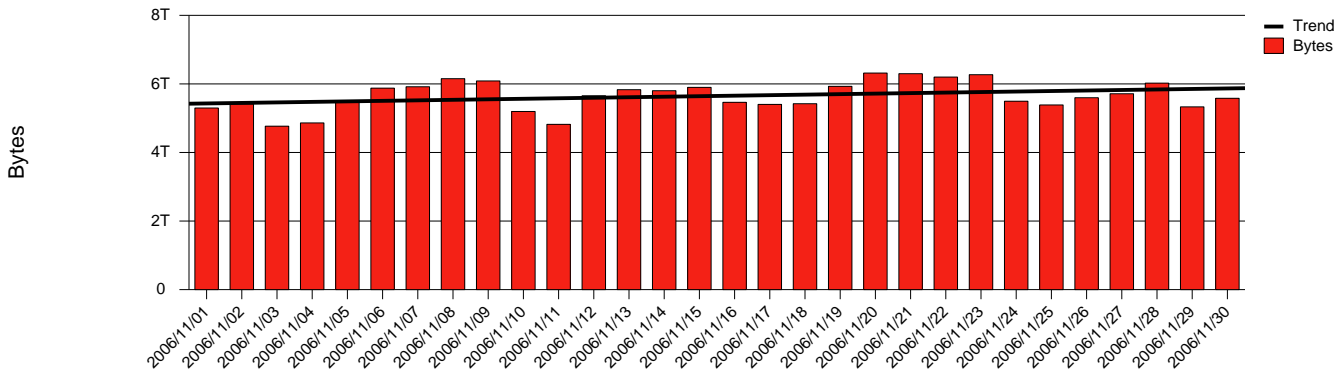

Monthly Health Report

Report for 2006/11/30, Subject: SUNET-A-VAXJO-VXU

LAN/WAN

Total Network Volume by Month

Total Network Volume by Week

Total Network Volume by Day

Situations to Watch

Rank	Element Name	Variable	Threshold	Monthly Average		Days to (from) Threshold
			Value	Actual	Predicted	
1	vxu1-SRP(In)	Errors (% Frames)	5.000	2.149	0.520	Increasing
2	vxu2-SRP(In)	Volume (Bandwidth %)	80.000	7.562	6.378	Increasing
3	vxu2-SRP(Out)	Volume (Bandwidth %)	80.000	12.961	10.072	Increasing
4	vxu1-SRP(Out)	Volume (Bandwidth %)	80.000	0.505	0.572	Increasing
5	vxu1-SRP(In)	Volume (Bandwidth %)	80.000	0.004	0.000	Decreasing
6	vxu2-SRP(In)	Errors (% Frames)	5.000	0.000	0.000	Decreasing