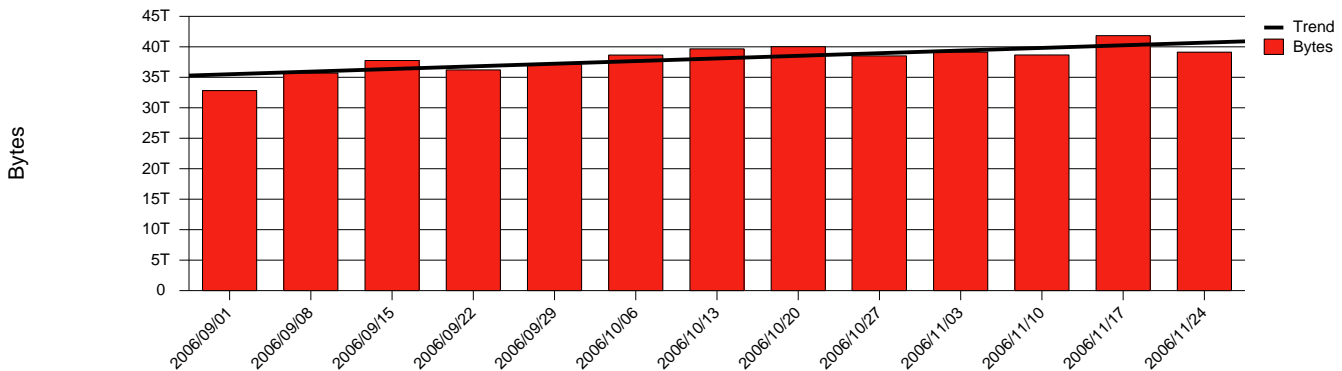

Monthly Health Report

Report for 2006/11/30, Subject: SUNET-A-VAXJO-VXU

LAN/WAN

Total Network Volume by Month

Total Network Volume by Week

Total Network Volume by Day

Situations to Watch

Rank	Element Name	Variable	Threshold	Monthly Average		Days to (from) Threshold
			Value	Actual	Predicted	
1	vxu1-SRP(In)	Errors (% Frames)	5.000	2.149	0.520	Increasing
2	vxu2-SRP(In)	Volume (Bandwidth %)	80.000	7.562	6.378	Increasing
3	vxu2-SRP(Out)	Volume (Bandwidth %)	80.000	12.961	10.072	Increasing
4	vxu1-SRP(Out)	Volume (Bandwidth %)	80.000	0.505	0.572	Increasing
5	vxu1-SRP(In)	Volume (Bandwidth %)	80.000	0.004	0.000	Decreasing
6	vxu2-SRP(In)	Errors (% Frames)	5.000	0.000	0.000	Decreasing