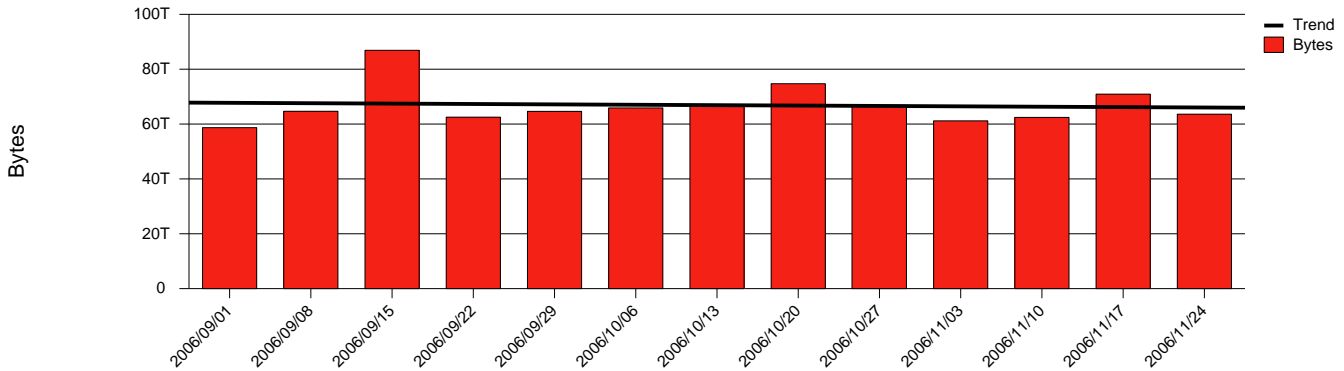

Monthly Health Report

Report for 2006/11/30, Subject: SUNET-A-UMEA-UMU

LAN/WAN

Total Network Volume by Month

Total Network Volume by Week

Total Network Volume by Day

Situations to Watch

Rank	Element Name	Variable	Threshold	Monthly Average		Days to (from) Threshold
			Value	Actual	Predicted	
1	umu2-SRP(In)	Errors (% Frames)	5.000	1.008	0.271	Increasing
2	umu1-SRP(Out)	Volume (Bandwidth %)	80.000	26.768	24.323	Increasing
3	umu1-SRP(In)	Volume (Bandwidth %)	80.000	7.359	7.345	Increasing
4	umu2-SRP(Out)	Volume (Bandwidth %)	80.000	0.183	0.174	Increasing
5	umu2-SRP(In)	Volume (Bandwidth %)	80.000	0.060	0.054	Increasing
6	umu1-SRP(In)	Errors (% Frames)	5.000	0.005	0.001	Increasing