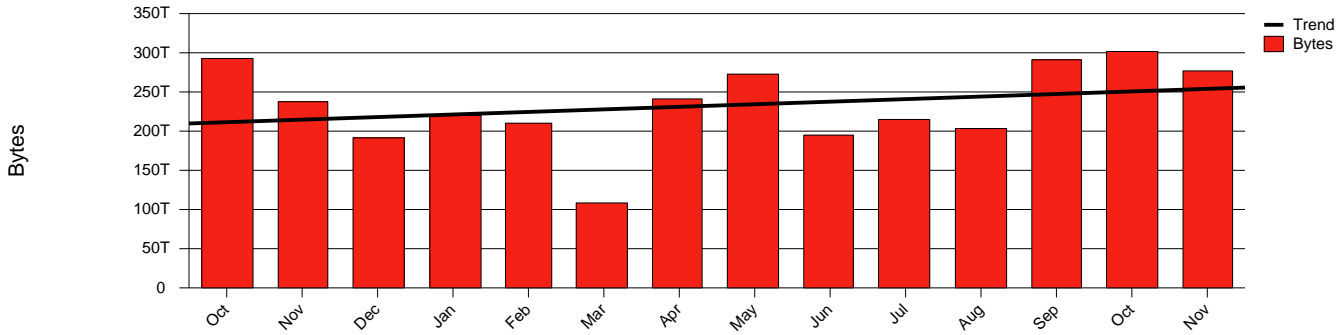

Monthly Health Report

Report for 2006/11/30, Subject: SUNET-A-UMEA-UMU

LAN/WAN

Total Network Volume by Month

Total Network Volume by Week

Total Network Volume by Day

Situations to Watch

Rank	Element Name	Variable	Threshold	Monthly Average		Days to (from) Threshold
			Value	Actual	Predicted	
1	umu2-SRP(In)	Errors (% Frames)	5.000	1.008	0.271	Increasing
2	umu1-SRP(Out)	Volume (Bandwidth %)	80.000	26.768	24.323	Increasing
3	umu1-SRP(In)	Volume (Bandwidth %)	80.000	7.359	7.345	Increasing
4	umu2-SRP(Out)	Volume (Bandwidth %)	80.000	0.183	0.174	Increasing
5	umu2-SRP(In)	Volume (Bandwidth %)	80.000	0.060	0.054	Increasing
6	umu1-SRP(In)	Errors (% Frames)	5.000	0.005	0.001	Increasing