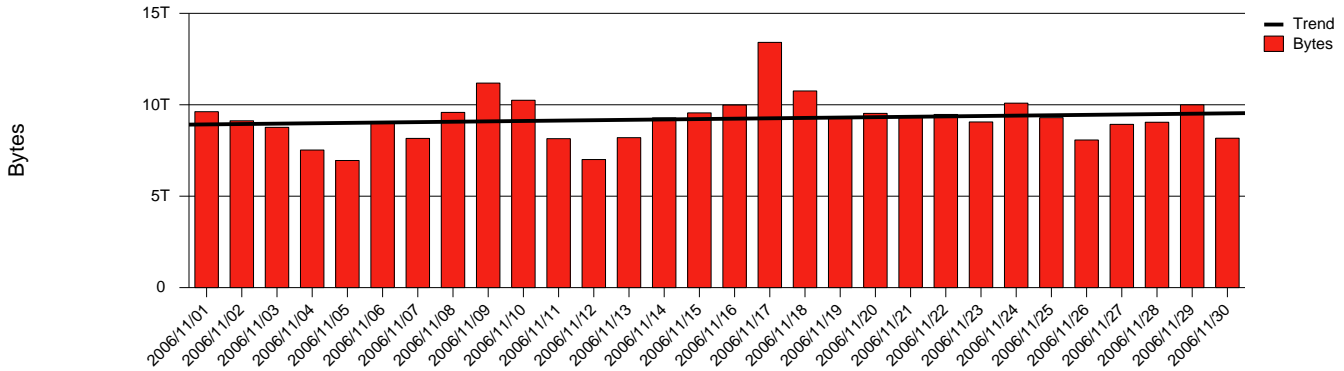

Monthly Health Report

Report for 2006/11/30, Subject: SUNET-A-UMEA-UMU

LAN/WAN

Total Network Volume by Month

Total Network Volume by Week

Total Network Volume by Day

Situations to Watch

Rank	Element Name	Variable	Threshold	Monthly Average		Days to (from) Threshold
			Value	Actual	Predicted	
1	umu2-SRP(In)	Errors (% Frames)	5.000	1.008	0.271	Increasing
2	umu1-SRP(Out)	Volume (Bandwidth %)	80.000	26.768	24.323	Increasing
3	umu1-SRP(In)	Volume (Bandwidth %)	80.000	7.359	7.345	Increasing
4	umu2-SRP(Out)	Volume (Bandwidth %)	80.000	0.183	0.174	Increasing
5	umu2-SRP(In)	Volume (Bandwidth %)	80.000	0.060	0.054	Increasing
6	umu1-SRP(In)	Errors (% Frames)	5.000	0.005	0.001	Increasing