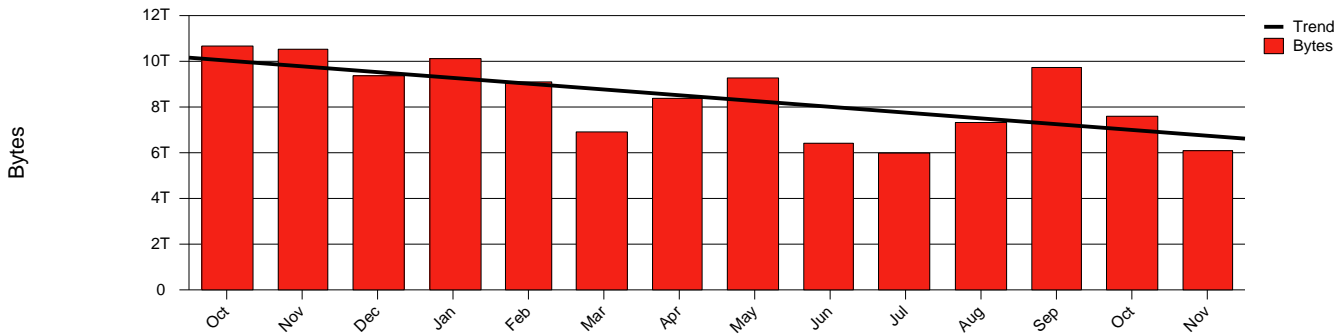

Monthly Health Report

Report for 2006/11/30, Subject: SUNET-A-TROLLHATTAN-HTU

LAN/WAN

Total Network Volume by Month

Total Network Volume by Week

Total Network Volume by Day

Situations to Watch

Rank	Element Name	Variable	Threshold	Monthly Average		Days to (from)
			Value	Actual	Predicted	Threshold
1	htu2-SRP(In)	Volume (Bandwidth %)	80.000	0.000	0.000	Decreasing
2	htu2-SRP(In)	Errors (% Frames)	5.000	0.000	0.002	Decreasing
3	htu2-SRP(Out)	Volume (Bandwidth %)	80.000	0.139	0.185	Decreasing
4	htu1-SRP(In)	Volume (Bandwidth %)	80.000	0.476	0.486	Decreasing
5	htu1-SRP(In)	Errors (% Frames)	5.000	0.000	0.000	Decreasing
6	htu1-SRP(Out)	Volume (Bandwidth %)	80.000	0.140	0.187	Decreasing