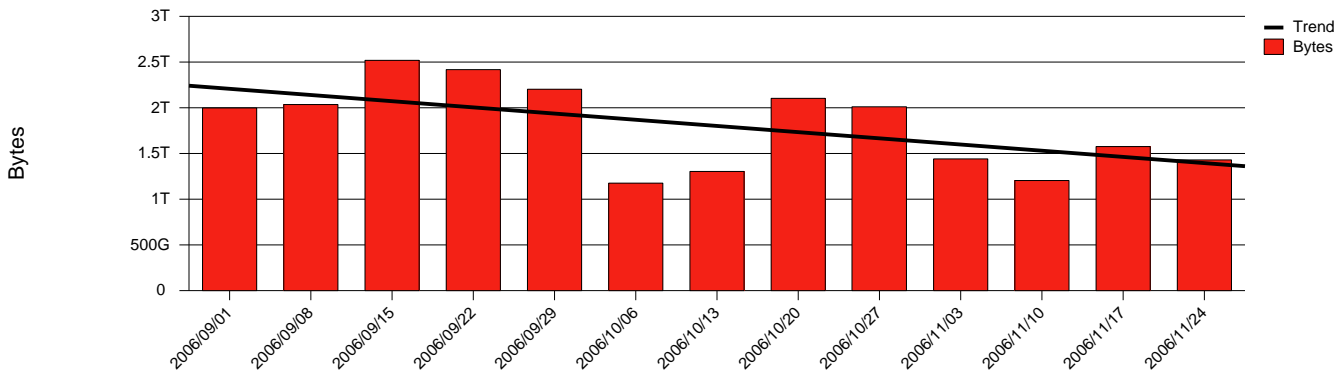

Monthly Health Report

Report for 2006/11/30, Subject: SUNET-A-TROLLHATTAN-HTU

LAN/WAN

Total Network Volume by Month

Total Network Volume by Week

Total Network Volume by Day

Situations to Watch

Rank	Element Name	Variable	Threshold	Monthly Average		Days to (from)
			Value	Actual	Predicted	Threshold
1	htu2-SRP(In)	Volume (Bandwidth %)	80.000	0.000	0.000	Decreasing
2	htu2-SRP(In)	Errors (% Frames)	5.000	0.000	0.002	Decreasing
3	htu2-SRP(Out)	Volume (Bandwidth %)	80.000	0.139	0.185	Decreasing
4	htu1-SRP(In)	Volume (Bandwidth %)	80.000	0.476	0.486	Decreasing
5	htu1-SRP(In)	Errors (% Frames)	5.000	0.000	0.000	Decreasing
6	htu1-SRP(Out)	Volume (Bandwidth %)	80.000	0.140	0.187	Decreasing