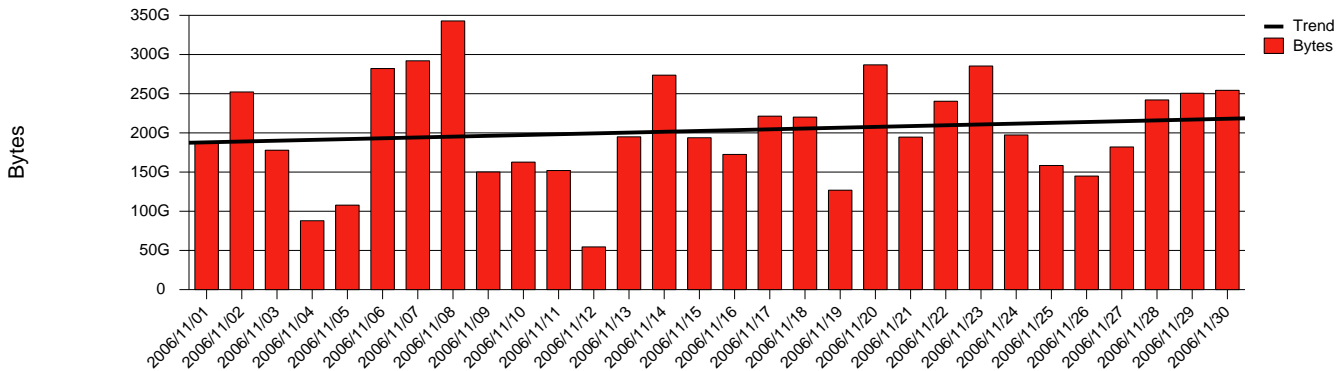

Monthly Health Report

Report for 2006/11/30, Subject: SUNET-A-TROLLHATTAN-HTU

LAN/WAN

Total Network Volume by Month

Total Network Volume by Week

Total Network Volume by Day

Situations to Watch

Rank	Element Name	Variable	Threshold	Monthly Average		Days to (from)
			Value	Actual	Predicted	Threshold
1	htu2-SRP(In)	Volume (Bandwidth %)	80.000	0.000	0.000	Decreasing
2	htu2-SRP(In)	Errors (% Frames)	5.000	0.000	0.002	Decreasing
3	htu2-SRP(Out)	Volume (Bandwidth %)	80.000	0.139	0.185	Decreasing
4	htu1-SRP(In)	Volume (Bandwidth %)	80.000	0.476	0.486	Decreasing
5	htu1-SRP(In)	Errors (% Frames)	5.000	0.000	0.000	Decreasing
6	htu1-SRP(Out)	Volume (Bandwidth %)	80.000	0.140	0.187	Decreasing