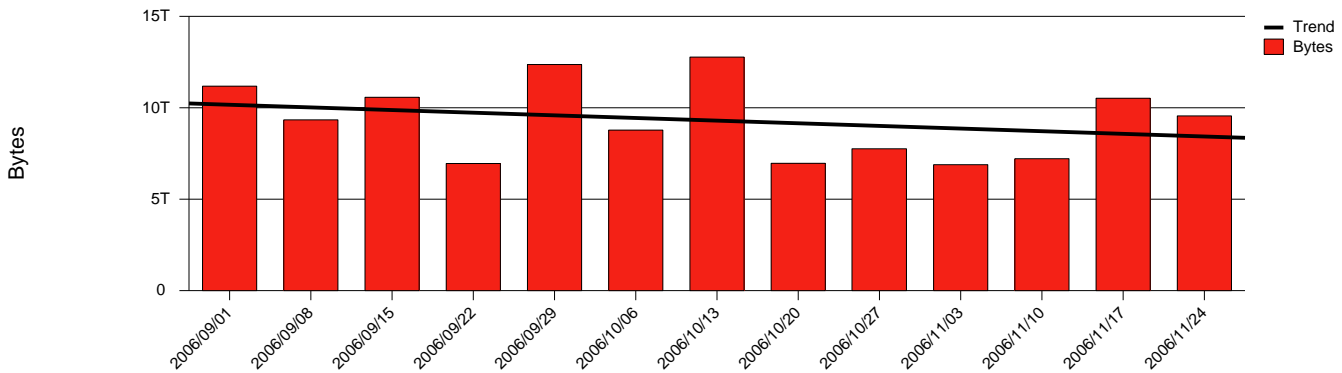

Monthly Health Report

Report for 2006/11/30, Subject: SUNET-A-LINKOPING-LIU

LAN/WAN

Total Network Volume by Month

Total Network Volume by Week

Total Network Volume by Day

Situations to Watch

Rank	Element Name	Variable	Threshold	Monthly Average		Days to (from) Threshold
			Value	Actual	Predicted	
1	liu1-SRP(In)	Errors (% Frames)	5.000	0.000	0.360	Increasing
2	liu2-SRP(Out)	Volume (Bandwidth %)	80.000	2.991	2.939	Increasing
3	liu1-SRP(In)	Volume (Bandwidth %)	80.000	0.003	0.004	Increasing
4	liu2-SRP(In)	Errors (% Frames)	5.000	0.000	0.000	Increasing
5	liu1-SRP(Out)	Volume (Bandwidth %)	80.000	0.001	0.001	Increasing
6	liu2-SRP(In)	Volume (Bandwidth %)	80.000	1.508	1.898	Decreasing