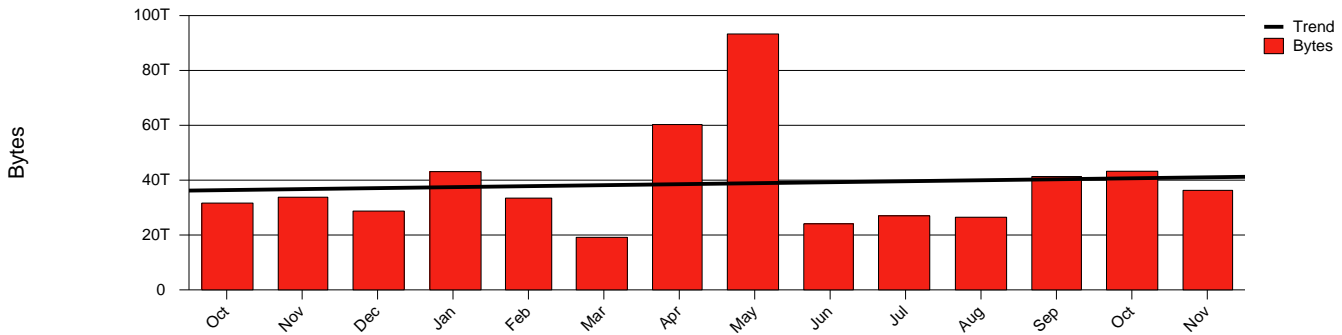

Monthly Health Report

Report for 2006/11/30, Subject: SUNET-A-LINKOPING-LIU

LAN/WAN

Total Network Volume by Month

Total Network Volume by Week

Total Network Volume by Day

Situations to Watch

Rank	Element Name	Variable	Threshold	Monthly Average		Days to (from) Threshold
			Value	Actual	Predicted	
1	liu1-SRP(In)	Errors (% Frames)	5.000	0.000	0.360	Increasing
2	liu2-SRP(Out)	Volume (Bandwidth %)	80.000	2.991	2.939	Increasing
3	liu1-SRP(In)	Volume (Bandwidth %)	80.000	0.003	0.004	Increasing
4	liu2-SRP(In)	Errors (% Frames)	5.000	0.000	0.000	Increasing
5	liu1-SRP(Out)	Volume (Bandwidth %)	80.000	0.001	0.001	Increasing
6	liu2-SRP(In)	Volume (Bandwidth %)	80.000	1.508	1.898	Decreasing