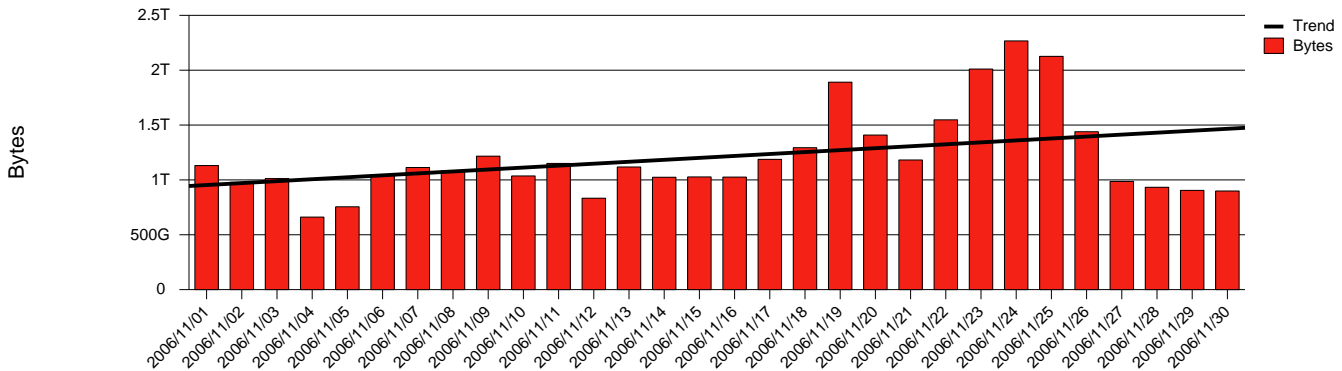

Monthly Health Report

Report for 2006/11/30, Subject: SUNET-A-LINKOPING-LIU

LAN/WAN

Total Network Volume by Month

Total Network Volume by Week

Total Network Volume by Day

Situations to Watch

Rank	Element Name	Variable	Threshold	Monthly Average		Days to (from) Threshold
			Value	Actual	Predicted	
1	liu1-SRP(In)	Errors (% Frames)	5.000	0.000	0.360	Increasing
2	liu2-SRP(Out)	Volume (Bandwidth %)	80.000	2.991	2.939	Increasing
3	liu1-SRP(In)	Volume (Bandwidth %)	80.000	0.003	0.004	Increasing
4	liu2-SRP(In)	Errors (% Frames)	5.000	0.000	0.000	Increasing
5	liu1-SRP(Out)	Volume (Bandwidth %)	80.000	0.001	0.001	Increasing
6	liu2-SRP(In)	Volume (Bandwidth %)	80.000	1.508	1.898	Decreasing