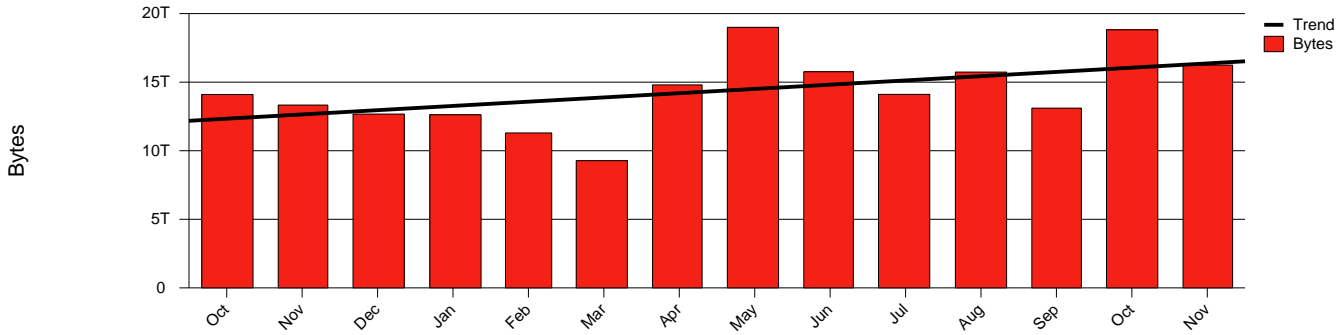

Monthly Health Report

Report for 2006/11/30, Subject: SUNET-A-KIRUNA-IRF

LAN/WAN

Total Network Volume by Month

Total Network Volume by Week

Total Network Volume by Day

Situations to Watch

Rank	Element Name	Variable	Threshold	Monthly Average		Days to (from)
			Value	Actual	Predicted	Threshold
1	irf1-SRP(In)	Errors (% Frames)	5.000	0.001	11.361	(380)
2	irf2-SRP(In)	Errors (% Frames)	5.000	0.000	0.077	Increasing
3	irf1-SRP(Out)	Volume (Bandwidth %)	80.000	1.632	1.661	Increasing
4	irf1-SRP(In)	Volume (Bandwidth %)	80.000	0.380	0.406	Increasing
5	irf2-SRP(In)	Volume (Bandwidth %)	80.000	0.003	0.004	Decreasing
6	irf2-SRP(Out)	Volume (Bandwidth %)	80.000	0.000	0.000	Decreasing