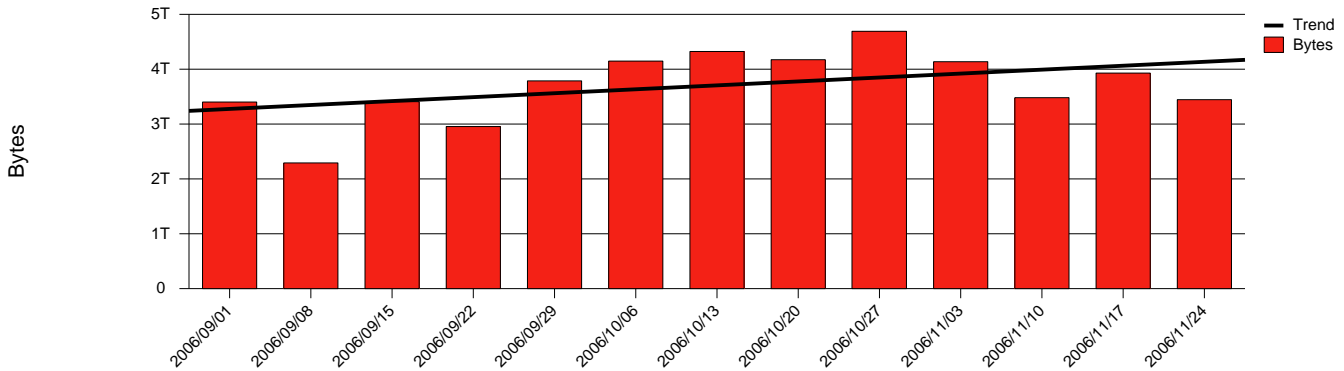

Monthly Health Report

Report for 2006/11/30, Subject: SUNET-A-KIRUNA-IRF

LAN/WAN

Total Network Volume by Month

Total Network Volume by Week

Total Network Volume by Day

Situations to Watch

Rank	Element Name	Variable	Threshold	Monthly Average		Days to (from)
			Value	Actual	Predicted	Threshold
1	irf1-SRP(In)	Errors (% Frames)	5.000	0.001	11.361	(380)
2	irf2-SRP(In)	Errors (% Frames)	5.000	0.000	0.077	Increasing
3	irf1-SRP(Out)	Volume (Bandwidth %)	80.000	1.632	1.661	Increasing
4	irf1-SRP(In)	Volume (Bandwidth %)	80.000	0.380	0.406	Increasing
5	irf2-SRP(In)	Volume (Bandwidth %)	80.000	0.003	0.004	Decreasing
6	irf2-SRP(Out)	Volume (Bandwidth %)	80.000	0.000	0.000	Decreasing