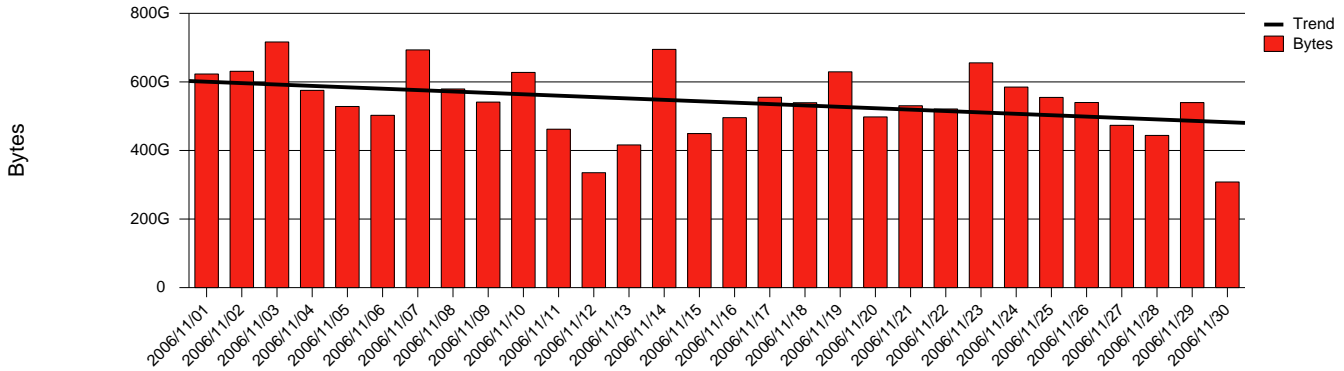

Monthly Health Report

Report for 2006/11/30, Subject: SUNET-A-KIRUNA-IRF

LAN/WAN

Total Network Volume by Month

Total Network Volume by Week

Total Network Volume by Day

Situations to Watch

Rank	Element Name	Variable	Threshold	Monthly Average		Days to (from)
			Value	Actual	Predicted	Threshold
1	irf1-SRP(In)	Errors (% Frames)	5.000	0.001	11.361	(380)
2	irf2-SRP(In)	Errors (% Frames)	5.000	0.000	0.077	Increasing
3	irf1-SRP(Out)	Volume (Bandwidth %)	80.000	1.632	1.661	Increasing
4	irf1-SRP(In)	Volume (Bandwidth %)	80.000	0.380	0.406	Increasing
5	irf2-SRP(In)	Volume (Bandwidth %)	80.000	0.003	0.004	Decreasing
6	irf2-SRP(Out)	Volume (Bandwidth %)	80.000	0.000	0.000	Decreasing