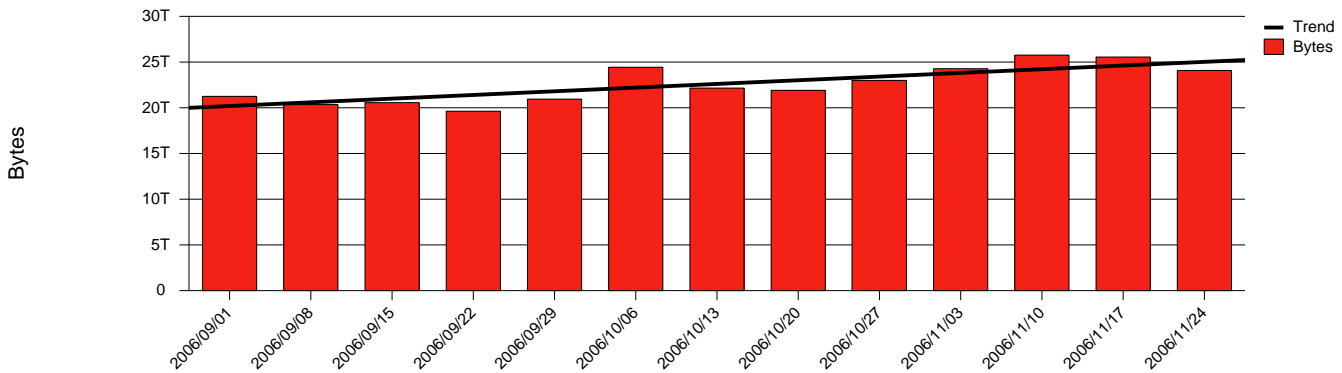

# Monthly Health Report

Report for 2006/11/30, Subject: SUNET-A-JONKOPING-HJ

LAN/WAN

Total Network Volume by Month

Total Network Volume by Week

Total Network Volume by Day

Situations to Watch

Rank	Element Name	Variable	Threshold	Monthly Average		Days to (from) Threshold
			Value	Actual	Predicted	
1	hj1-SRP(Out)	Volume (Bandwidth %)	80.000	9.097	6.435	Increasing
2	hj1-SRP(In)	Volume (Bandwidth %)	80.000	3.605	2.902	Increasing
3	hj2-SRP(In)	Errors (% Frames)	5.000	0.000	0.001	Increasing
4	hj2-SRP(In)	Volume (Bandwidth %)	80.000	0.533	0.139	Decreasing
5	hj2-SRP(Out)	Volume (Bandwidth %)	80.000	0.004	0.001	Decreasing