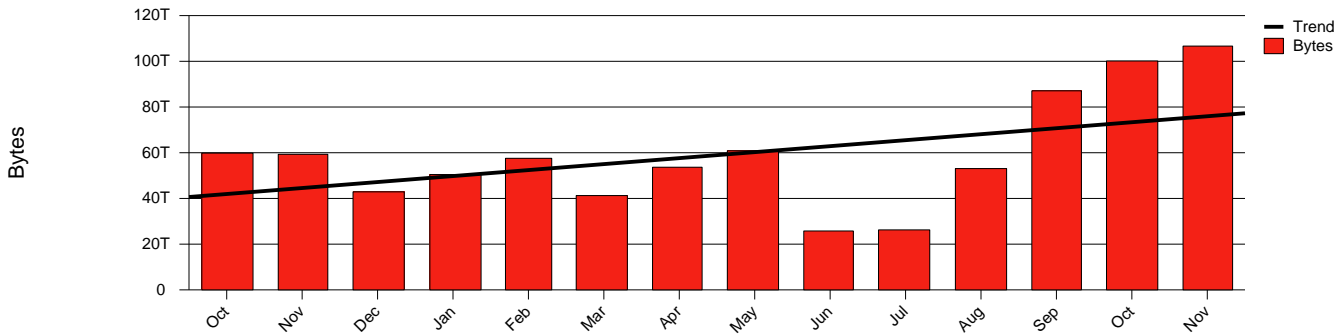

# Monthly Health Report

Report for 2006/11/30, Subject: SUNET-A-JONKOPING-HJ

LAN/WAN

Total Network Volume by Month

Total Network Volume by Week

Total Network Volume by Day

Situations to Watch

Rank	Element Name	Variable	Threshold	Monthly Average		Days to (from) Threshold
			Value	Actual	Predicted	
1	hj1-SRP(Out)	Volume (Bandwidth %)	80.000	9.097	6.435	Increasing
2	hj1-SRP(In)	Volume (Bandwidth %)	80.000	3.605	2.902	Increasing
3	hj2-SRP(In)	Errors (% Frames)	5.000	0.000	0.001	Increasing
4	hj2-SRP(In)	Volume (Bandwidth %)	80.000	0.533	0.139	Decreasing
5	hj2-SRP(Out)	Volume (Bandwidth %)	80.000	0.004	0.001	Decreasing