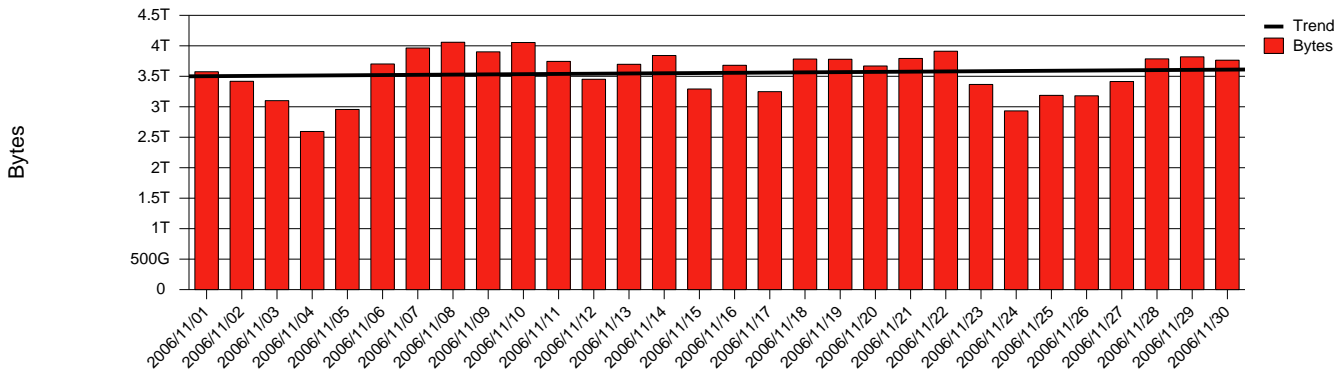

# Monthly Health Report

Report for 2006/11/30, Subject: SUNET-A-JONKOPING-HJ

LAN/WAN

Total Network Volume by Month

Total Network Volume by Week

Total Network Volume by Day

Situations to Watch

Rank	Element Name	Variable	Threshold	Monthly Average		Days to (from) Threshold
			Value	Actual	Predicted	
1	hj1-SRP(Out)	Volume (Bandwidth %)	80.000	9.097	6.435	Increasing
2	hj1-SRP(In)	Volume (Bandwidth %)	80.000	3.605	2.902	Increasing
3	hj2-SRP(In)	Errors (% Frames)	5.000	0.000	0.001	Increasing
4	hj2-SRP(In)	Volume (Bandwidth %)	80.000	0.533	0.139	Decreasing
5	hj2-SRP(Out)	Volume (Bandwidth %)	80.000	0.004	0.001	Decreasing