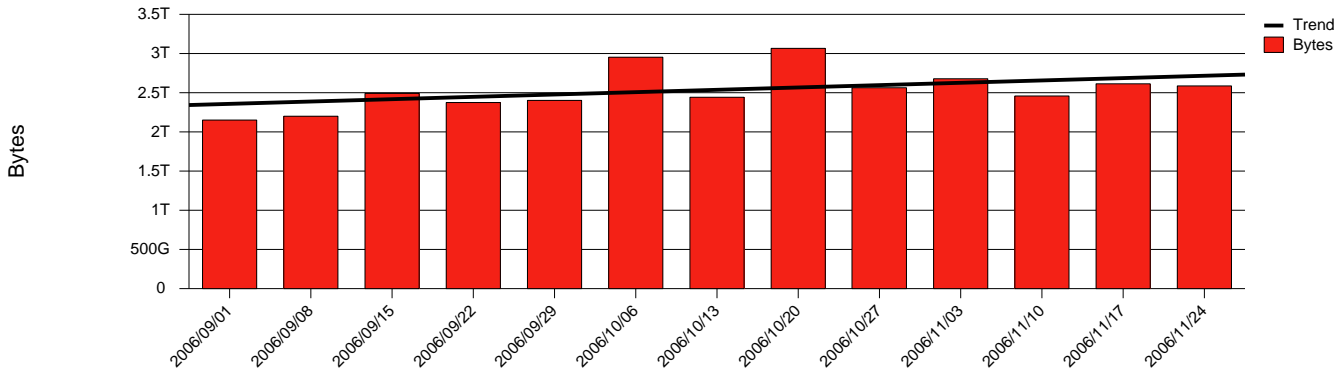

Monthly Health Report

Report for 2006/11/30, Subject: SUNET-A-GBG-GU

LAN/WAN

Total Network Volume by Month

Total Network Volume by Week

Total Network Volume by Day

Situations to Watch

Rank	Element Name	Variable	Threshold	Monthly Average		Days to (from)
			Value	Actual	Predicted	Threshold
1	gu2-SRP(In)	Volume (Bandwidth %)	80.000	0.003	0.004	Increasing
2	gu1-SRP(In)	Errors (% Frames)	5.000	0.000	0.000	Increasing
3	gu2-SRP(Out)	Volume (Bandwidth %)	80.000	0.000	0.000	Increasing
4	gu1-SRP(In)	Volume (Bandwidth %)	80.000	0.842	0.689	Decreasing
5	gu1-SRP(Out)	Volume (Bandwidth %)	80.000	0.555	0.460	Decreasing
6	gu2-SRP(In)	Errors (% Frames)	5.000	0.000	0.000	Decreasing