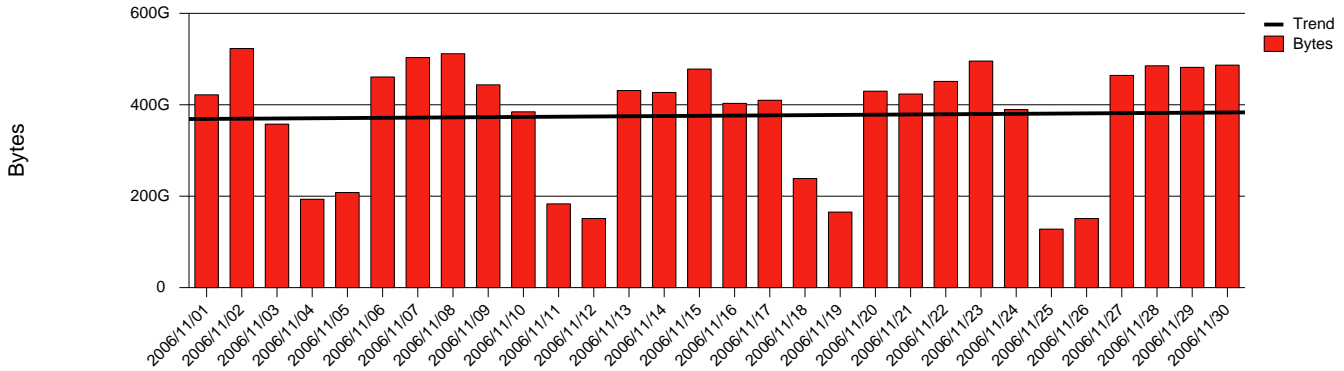

Monthly Health Report

Report for 2006/11/30, Subject: SUNET-A-GBG-GU

LAN/WAN

Total Network Volume by Month

Total Network Volume by Week

Total Network Volume by Day

Situations to Watch

Rank	Element Name	Variable	Threshold	Monthly Average		Days to (from)
			Value	Actual	Predicted	Threshold
1	gu2-SRP(In)	Volume (Bandwidth %)	80.000	0.003	0.004	Increasing
2	gu1-SRP(In)	Errors (% Frames)	5.000	0.000	0.000	Increasing
3	gu2-SRP(Out)	Volume (Bandwidth %)	80.000	0.000	0.000	Increasing
4	gu1-SRP(In)	Volume (Bandwidth %)	80.000	0.842	0.689	Decreasing
5	gu1-SRP(Out)	Volume (Bandwidth %)	80.000	0.555	0.460	Decreasing
6	gu2-SRP(In)	Errors (% Frames)	5.000	0.000	0.000	Decreasing