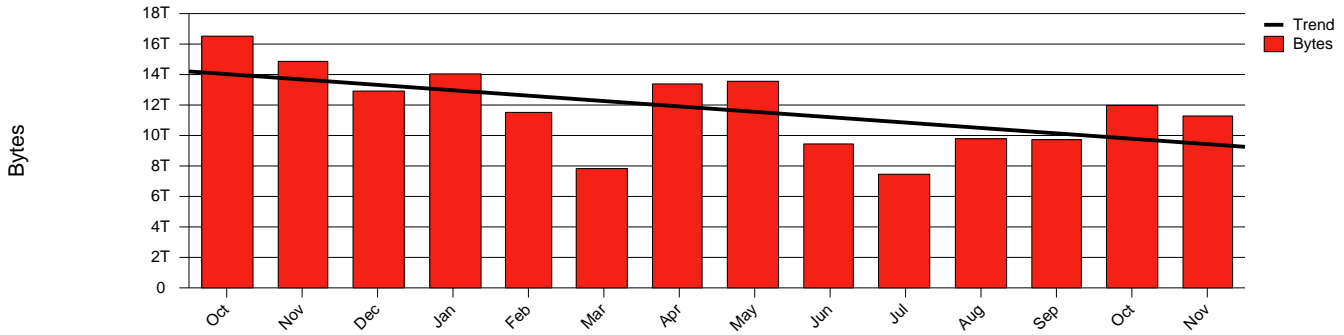

Monthly Health Report

Report for 2006/11/30, Subject: SUNET-A-GBG-GU

LAN/WAN

Total Network Volume by Month

Total Network Volume by Week

Total Network Volume by Day

Situations to Watch

Rank	Element Name	Variable	Threshold	Monthly Average		Days to (from)
			Value	Actual	Predicted	Threshold
1	gu2-SRP(In)	Volume (Bandwidth %)	80.000	0.003	0.004	Increasing
2	gu1-SRP(In)	Errors (% Frames)	5.000	0.000	0.000	Increasing
3	gu2-SRP(Out)	Volume (Bandwidth %)	80.000	0.000	0.000	Increasing
4	gu1-SRP(In)	Volume (Bandwidth %)	80.000	0.842	0.689	Decreasing
5	gu1-SRP(Out)	Volume (Bandwidth %)	80.000	0.555	0.460	Decreasing
6	gu2-SRP(In)	Errors (% Frames)	5.000	0.000	0.000	Decreasing