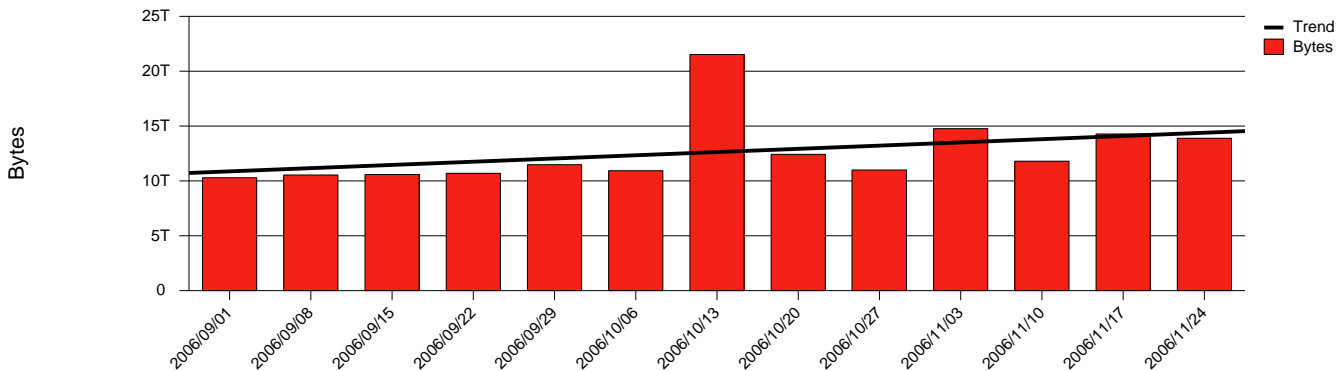

# Monthly Health Report

Report for 2006/11/30, Subject: SUNET-A-GBG-CHALMERS

LAN/WAN

Total Network Volume by Month

Total Network Volume by Week

Total Network Volume by Day

Situations to Watch

Rank	Element Name	Variable	Threshold	Monthly Average		Days to (from) Threshold
			Value	Actual	Predicted	
1	chalmers1-SRP(In)	Volume (Bandwidth %)	80.000	1.805	1.399	Increasing
2	chalmers2-SRP(In)	Volume (Bandwidth %)	80.000	1.098	0.849	Increasing
3	chalmers1-SRP(In)	Discards (% Frames)	10.000	0.000	0.000	Increasing
4	chalmers2-SRP(In)	Errors (% Frames)	5.000	0.000	0.000	Increasing
5	chalmers1-SRP(In)	Errors (% Frames)	5.000	0.000	0.000	Decreasing
6	chalmers1-SRP(Out)	Volume (Bandwidth %)	80.000	1.917	1.556	Decreasing
7	chalmers2-SRP(Out)	Volume (Bandwidth %)	80.000	2.400	1.485	Decreasing