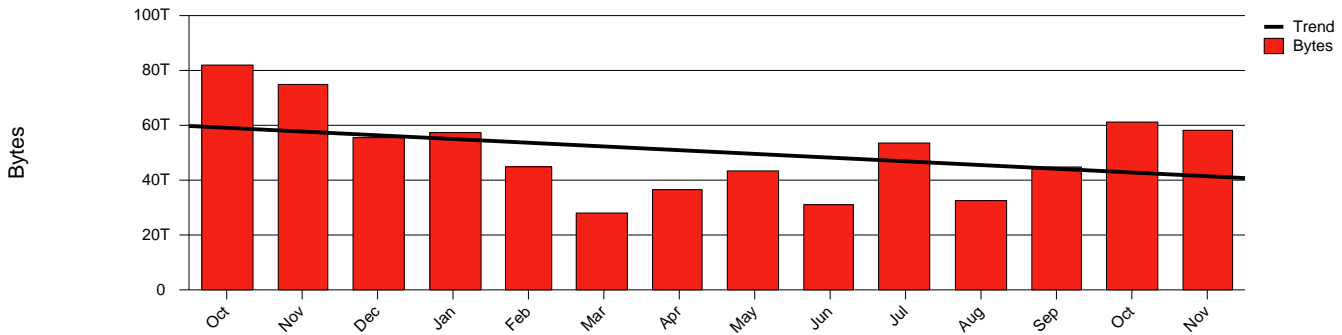

# Monthly Health Report

Report for 2006/11/30, Subject: SUNET-A-GBG-CHALMERS

LAN/WAN

Total Network Volume by Month

Total Network Volume by Week

Total Network Volume by Day

Situations to Watch

Rank	Element Name	Variable	Threshold	Monthly Average		Days to (from) Threshold
			Value	Actual	Predicted	
1	chalmers1-SRP(In)	Volume (Bandwidth %)	80.000	1.805	1.399	Increasing
2	chalmers2-SRP(In)	Volume (Bandwidth %)	80.000	1.098	0.849	Increasing
3	chalmers1-SRP(In)	Discards (% Frames)	10.000	0.000	0.000	Increasing
4	chalmers2-SRP(In)	Errors (% Frames)	5.000	0.000	0.000	Increasing
5	chalmers1-SRP(In)	Errors (% Frames)	5.000	0.000	0.000	Decreasing
6	chalmers1-SRP(Out)	Volume (Bandwidth %)	80.000	1.917	1.556	Decreasing
7	chalmers2-SRP(Out)	Volume (Bandwidth %)	80.000	2.400	1.485	Decreasing