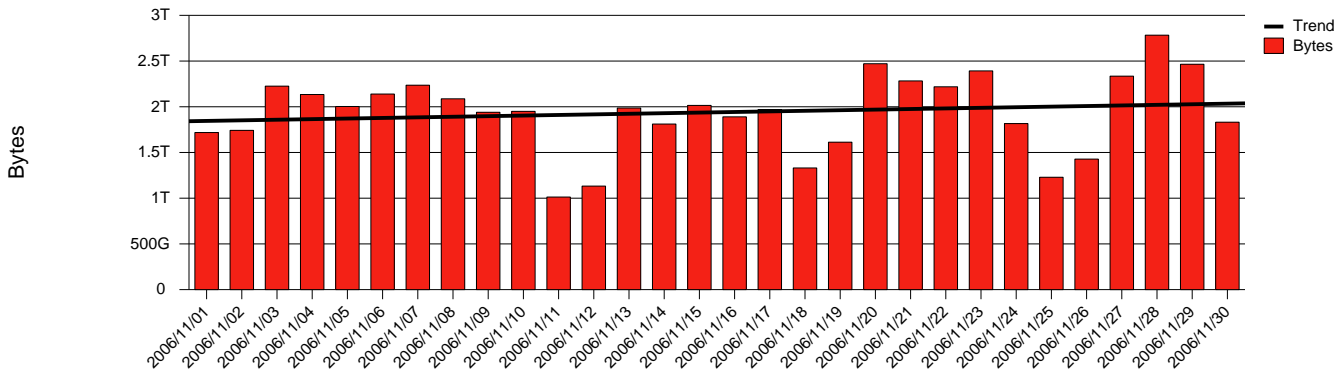

# Monthly Health Report

Report for 2006/11/30, Subject: SUNET-A-GBG-CHALMERS

LAN/WAN

Total Network Volume by Month

Total Network Volume by Week

Total Network Volume by Day

Situations to Watch

Rank	Element Name	Variable	Threshold	Monthly Average		Days to (from) Threshold
			Value	Actual	Predicted	
1	chalmers1-SRP(In)	Volume (Bandwidth %)	80.000	1.805	1.399	Increasing
2	chalmers2-SRP(In)	Volume (Bandwidth %)	80.000	1.098	0.849	Increasing
3	chalmers1-SRP(In)	Discards (% Frames)	10.000	0.000	0.000	Increasing
4	chalmers2-SRP(In)	Errors (% Frames)	5.000	0.000	0.000	Increasing
5	chalmers1-SRP(In)	Errors (% Frames)	5.000	0.000	0.000	Decreasing
6	chalmers1-SRP(Out)	Volume (Bandwidth %)	80.000	1.917	1.556	Decreasing
7	chalmers2-SRP(Out)	Volume (Bandwidth %)	80.000	2.400	1.485	Decreasing