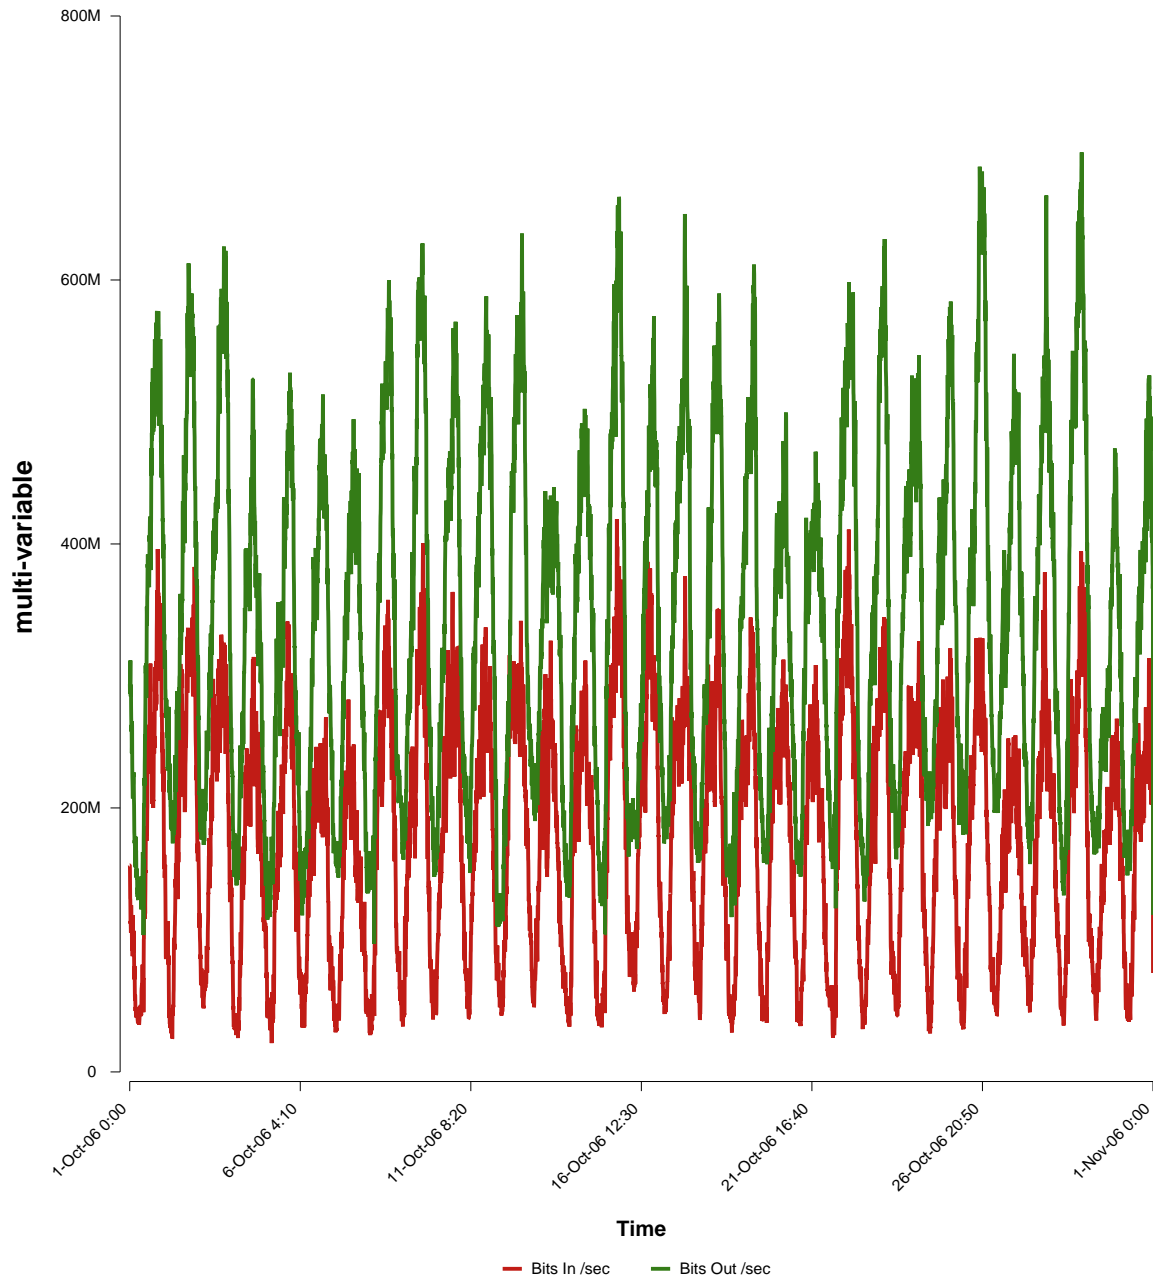

eHealth Trend Report

Divide by Time

SUNET-A-VAXJO-VXU

Auto Range: Last Month
From: 2006/10/01 00:00
To: 2006/10/31 23:59

Created: 2006/11/02 07:30:40