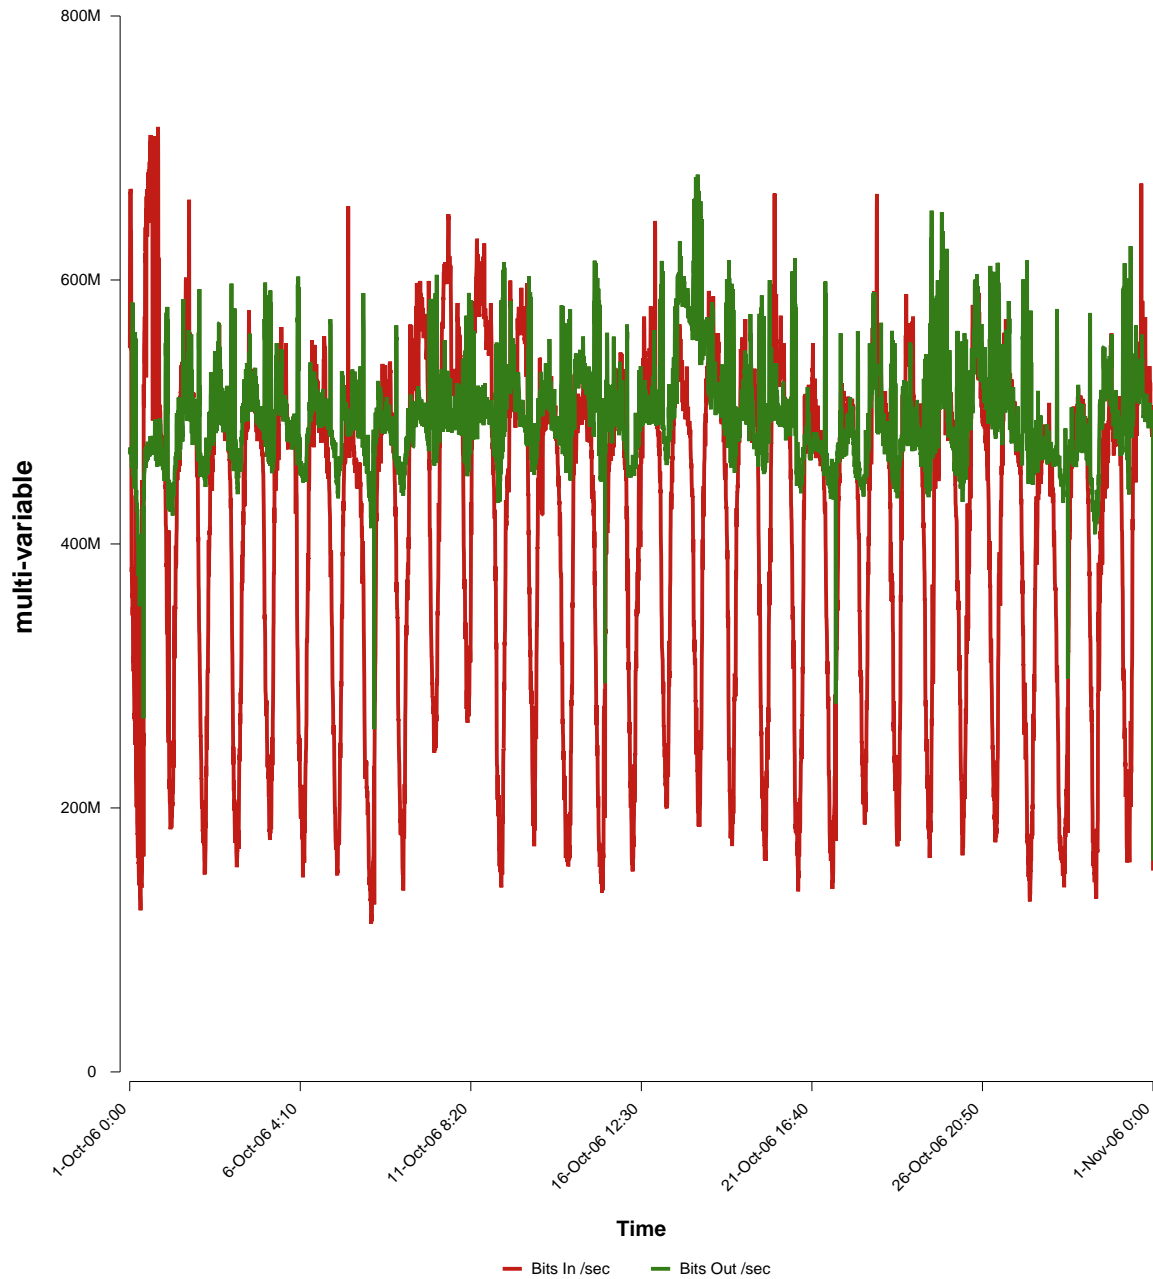

eHealth Trend Report

Divide by Time

SUNET-A-UPPSALA-UU

Auto Range: Last Month
From: 2006/10/01 00:00
To: 2006/10/31 23:59

Created: 2006/11/02 07:10:39