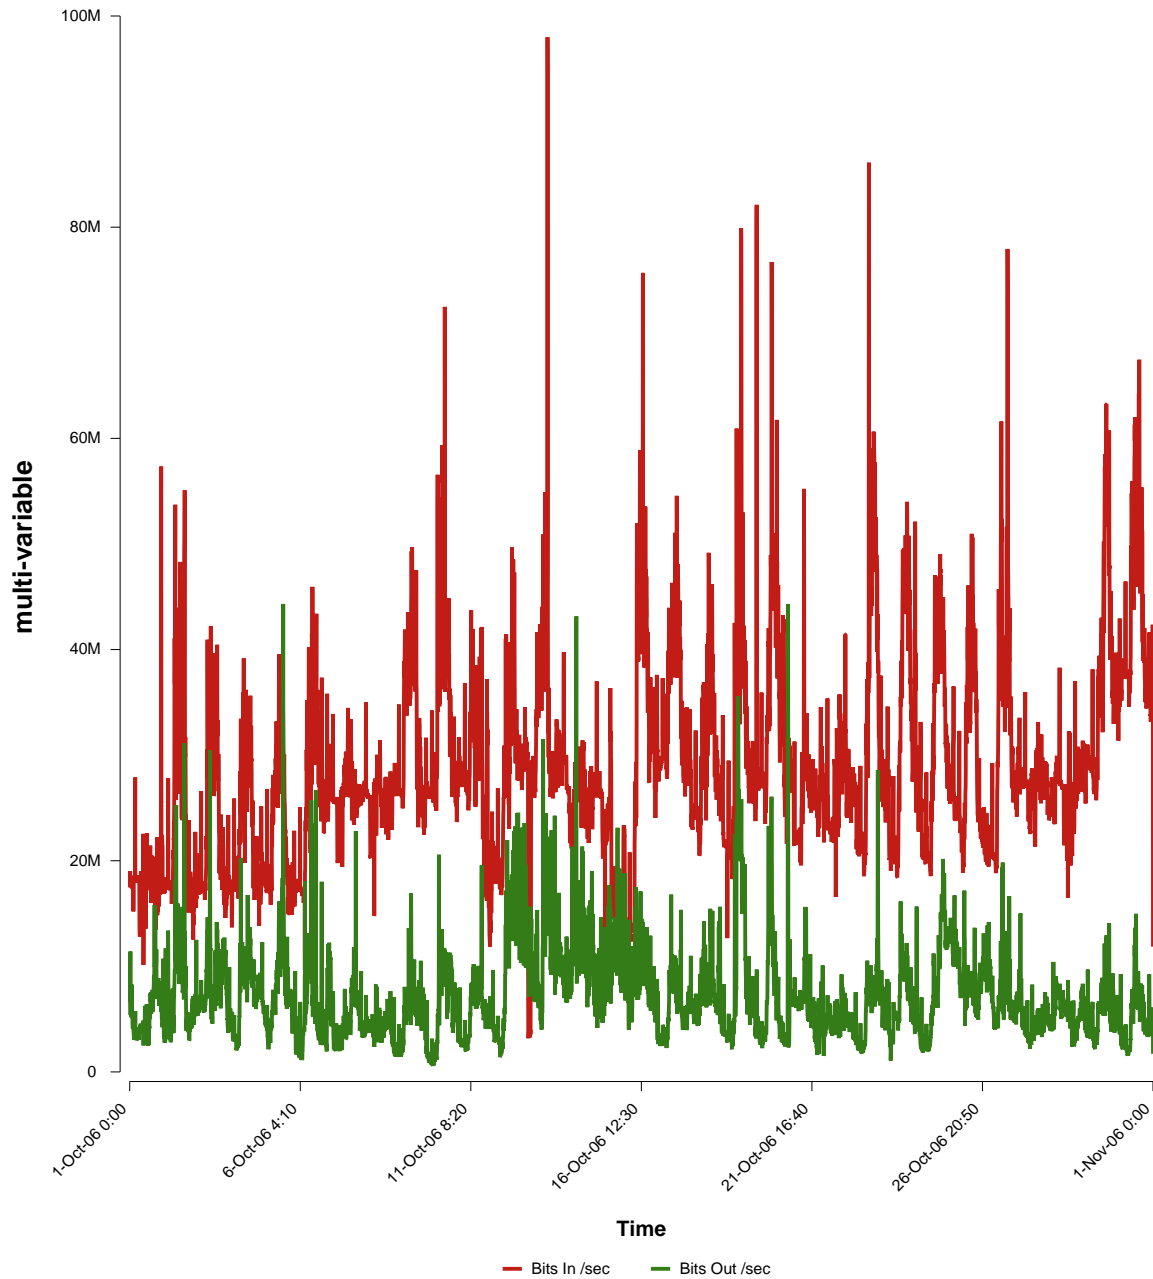

eHealth Trend Report

Divide by Time

SUNET-A-UPPSALA-SLU

Auto Range: Last Month
From: 2006/10/01 00:00
To: 2006/10/31 23:59

Created: 2006/11/02 07:00:40