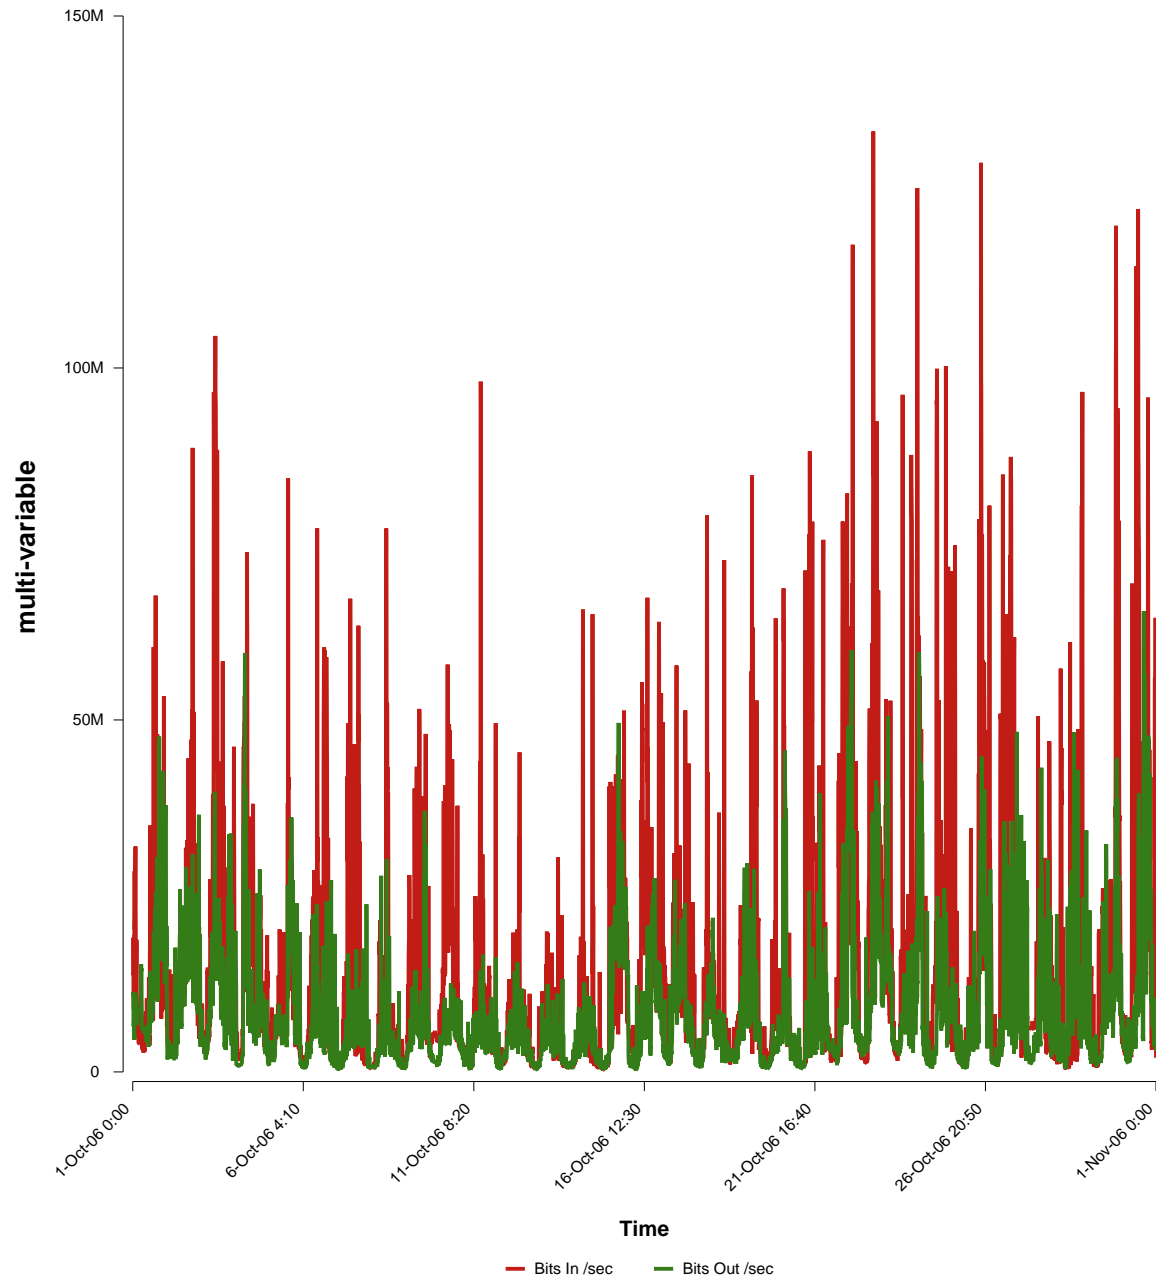

eHealth Trend Report

Divide by Time

SUNET-A-TROLLHATTAN-HTU

Auto Range: Last Month
From: 2006/10/01 00:00
To: 2006/10/31 23:59

Created: 2006/11/02 06:40:38