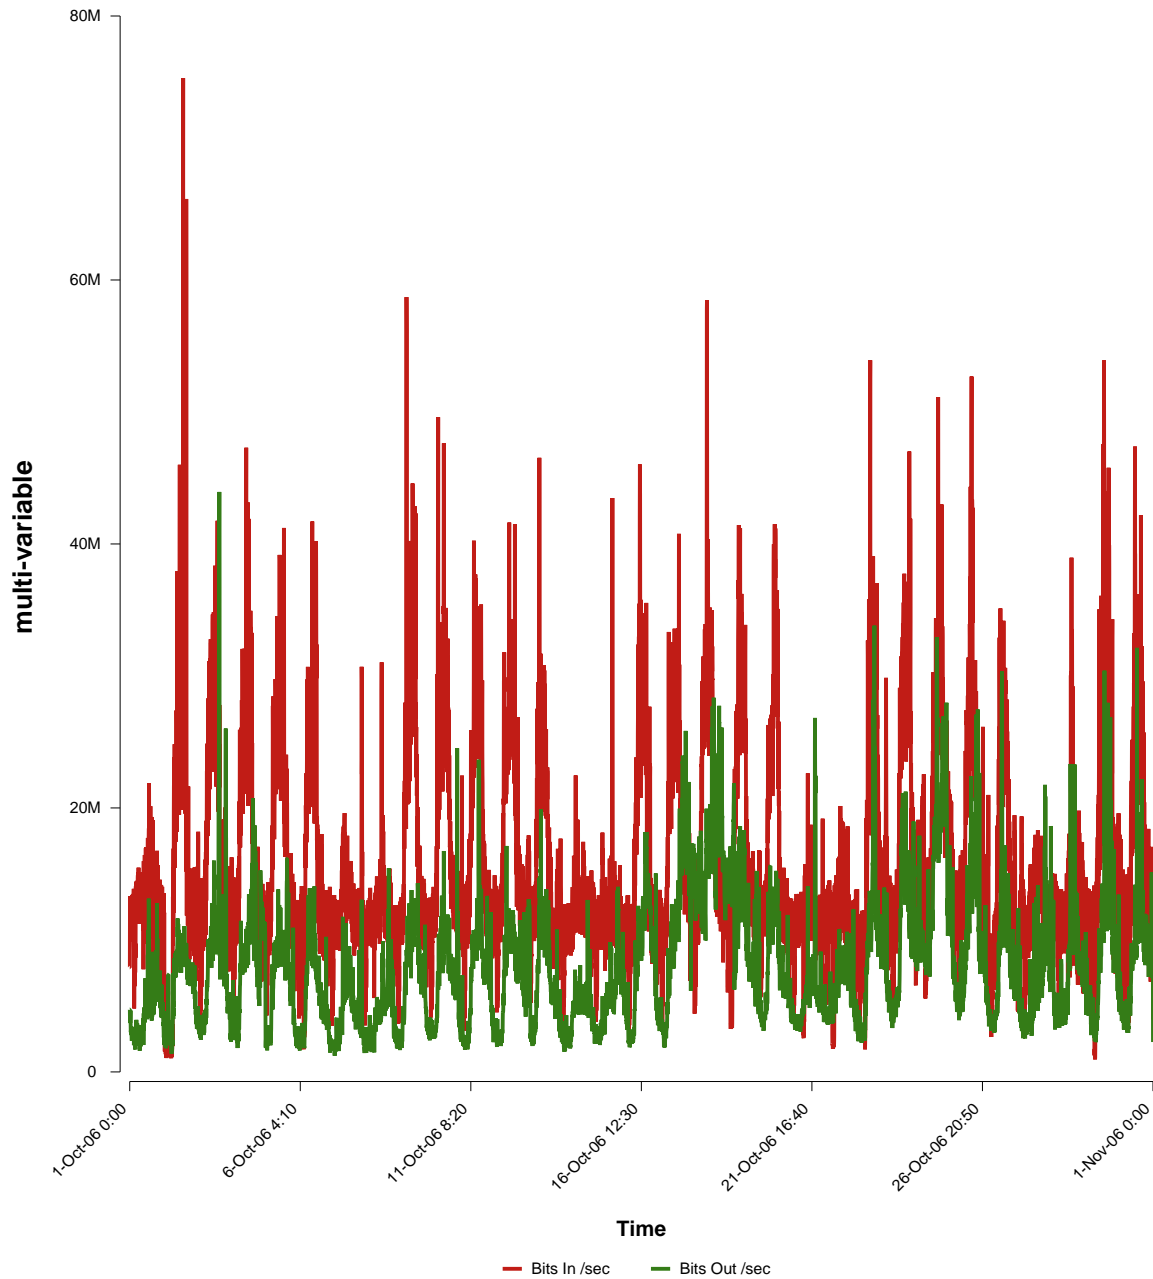

eHealth Trend Report

Divide by Time

SUNET-A-SUNDSVALL-MH

Auto Range: Last Month
From: 2006/10/01 00:00
To: 2006/10/31 23:59

Created: 2006/11/02 06:30:40