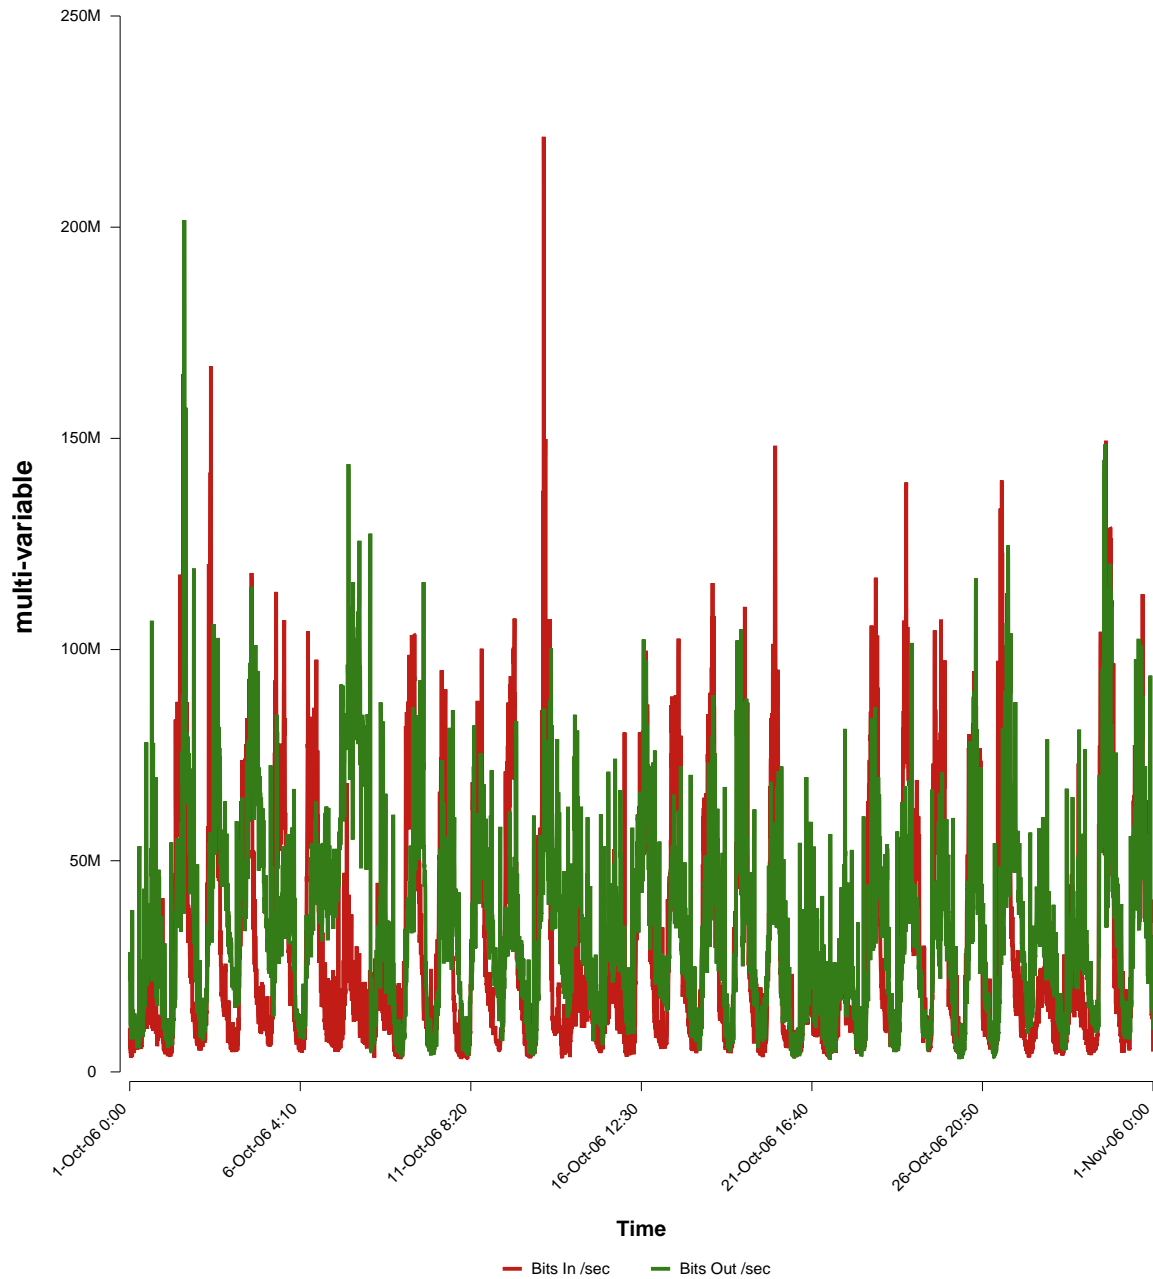

eHealth Trend Report

Divide by Time

SUNET-A-STHLM-SU

Auto Range: Last Month
From: 2006/10/01 00:00
To: 2006/10/31 23:59

Created: 2006/11/02 06:21:14