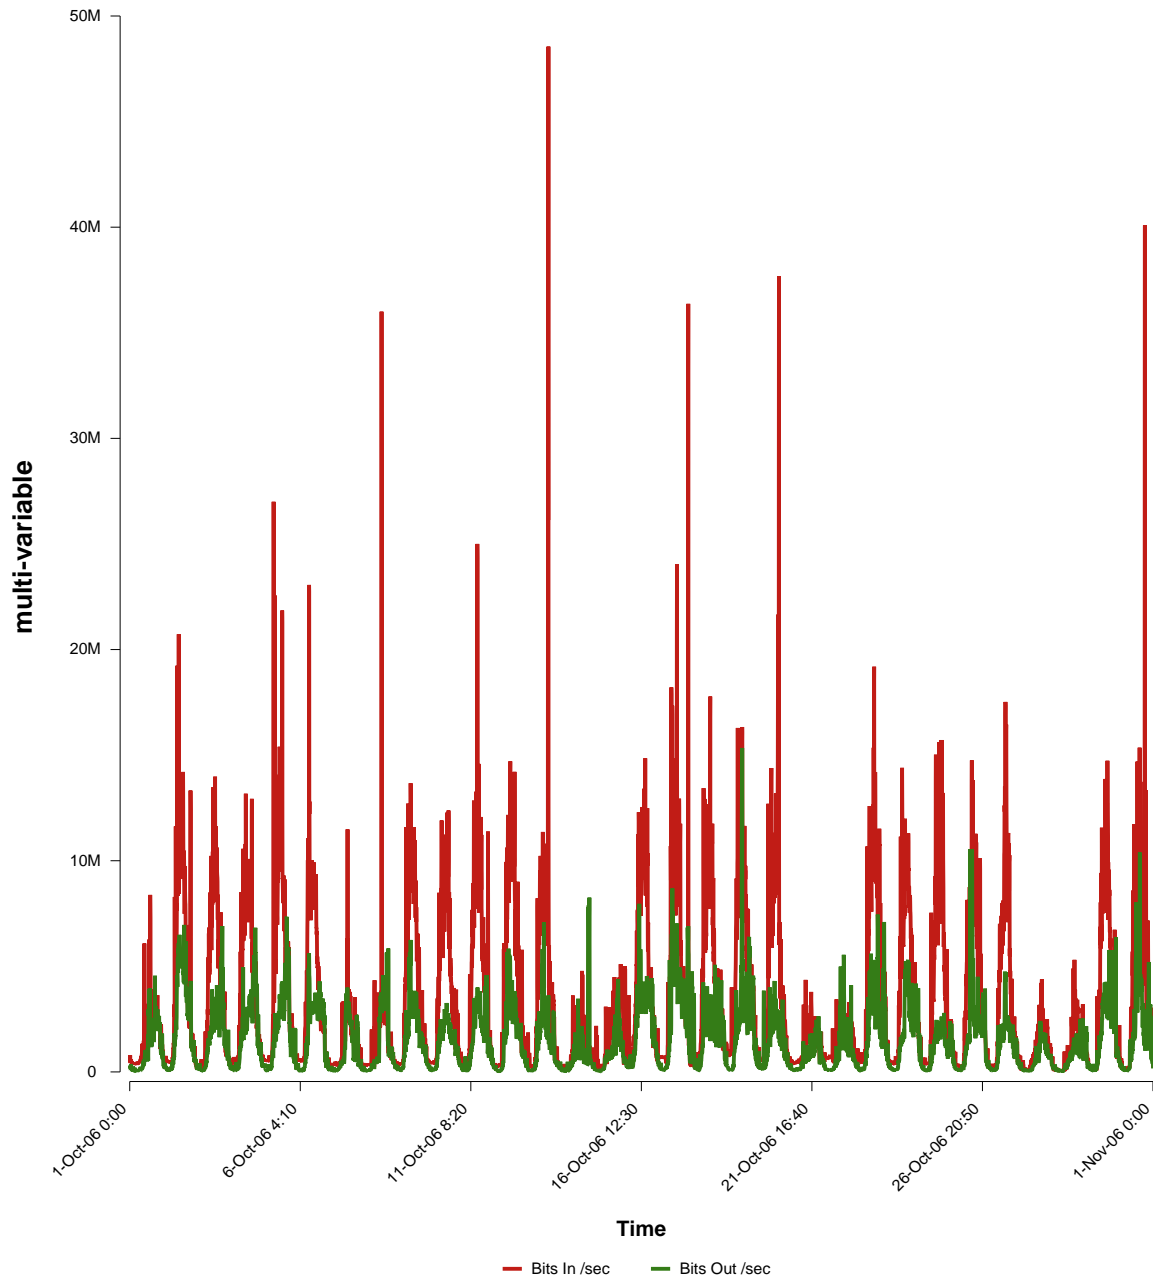

eHealth Trend Report

Divide by Time

SUNET-A-STHLM-SH

Auto Range: Last Month
From: 2006/10/01 00:00
To: 2006/10/31 23:59

Created: 2006/11/02 06:10:40