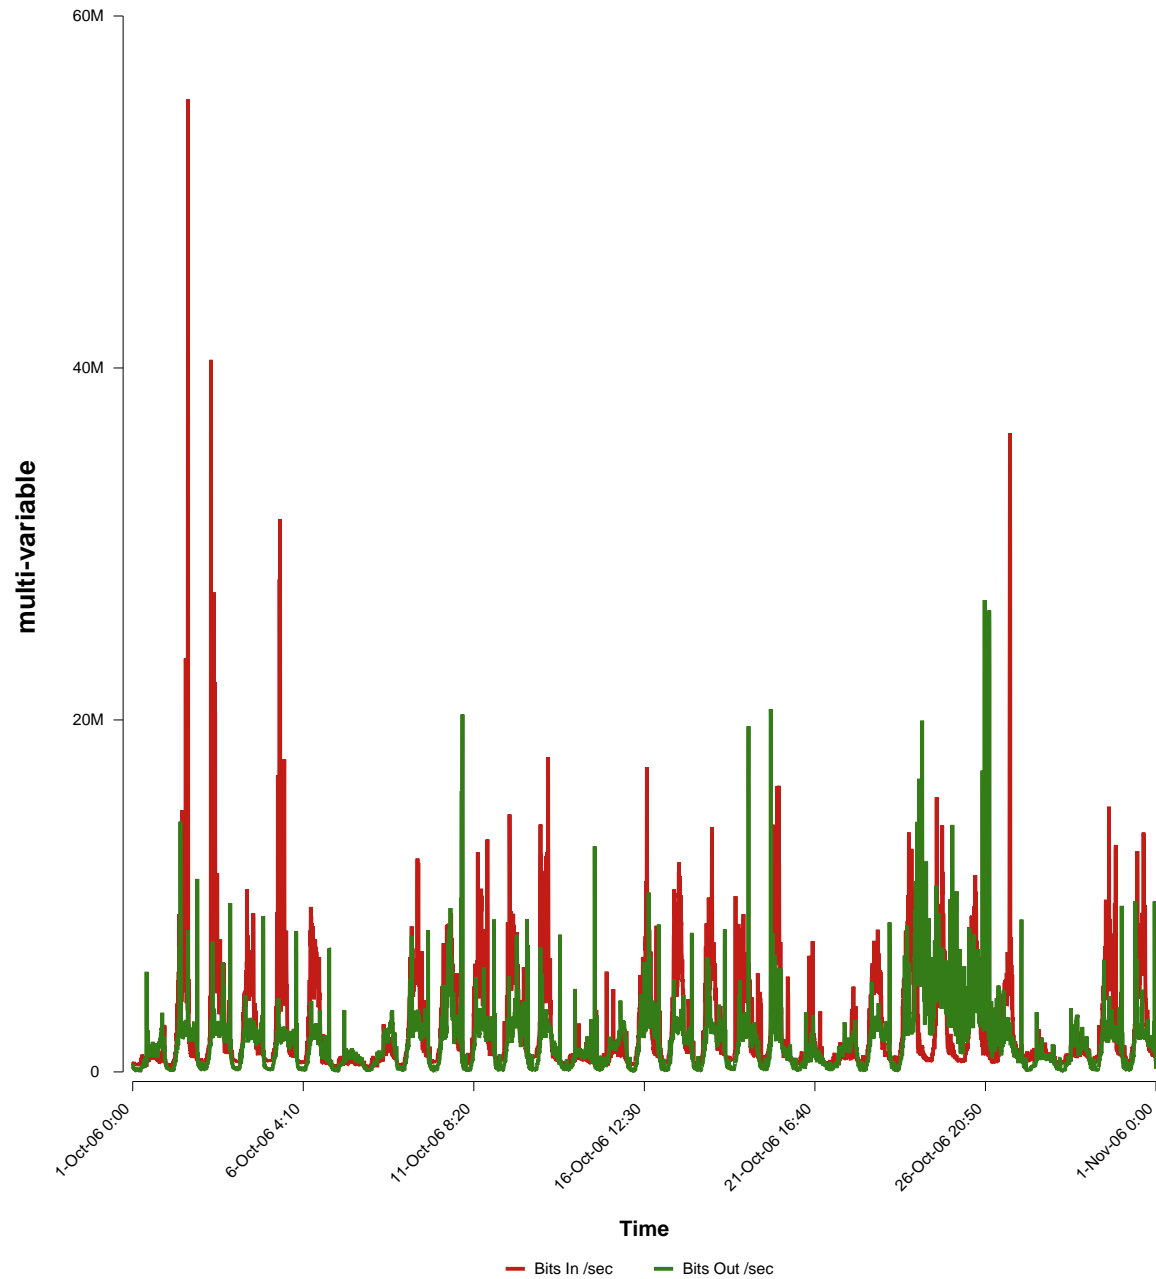

eHealth Trend Report

Divide by Time

SUNET-A-STHLM-LHS

Auto Range: Last Month
From: 2006/10/01 00:00
To: 2006/10/31 23:59

Created: 2006/11/02 06:03:32