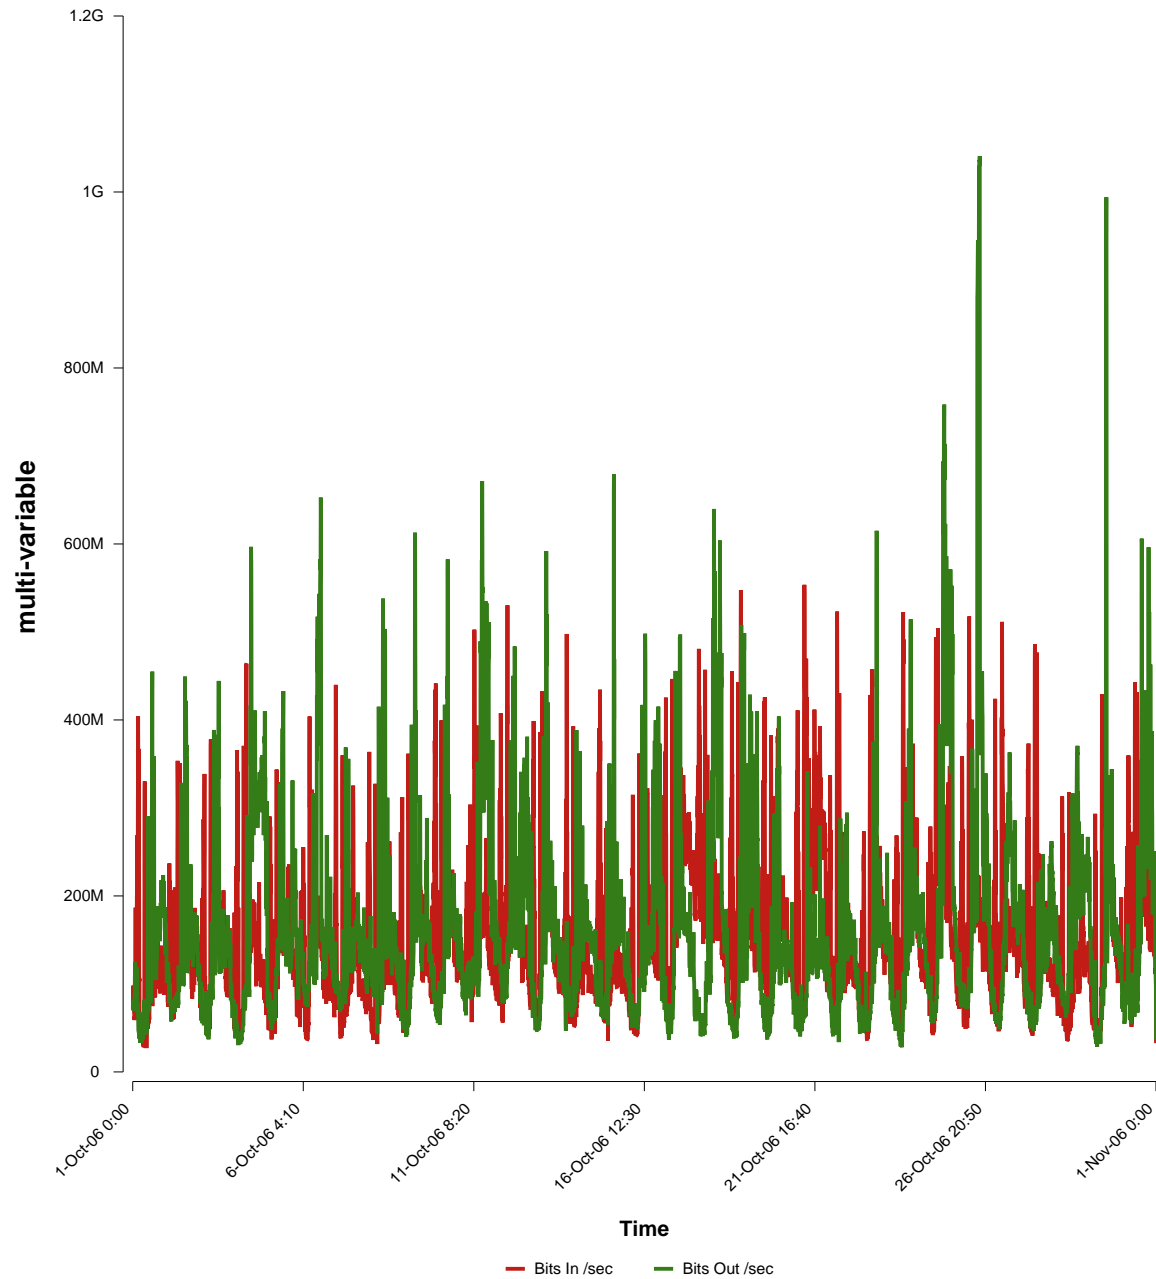

eHealth Trend Report

Divide by Time

SUNET-A-STHLM-KTH

Auto Range: Last Month
From: 2006/10/01 00:00
To: 2006/10/31 23:59

Created: 2006/11/02 05:50:39