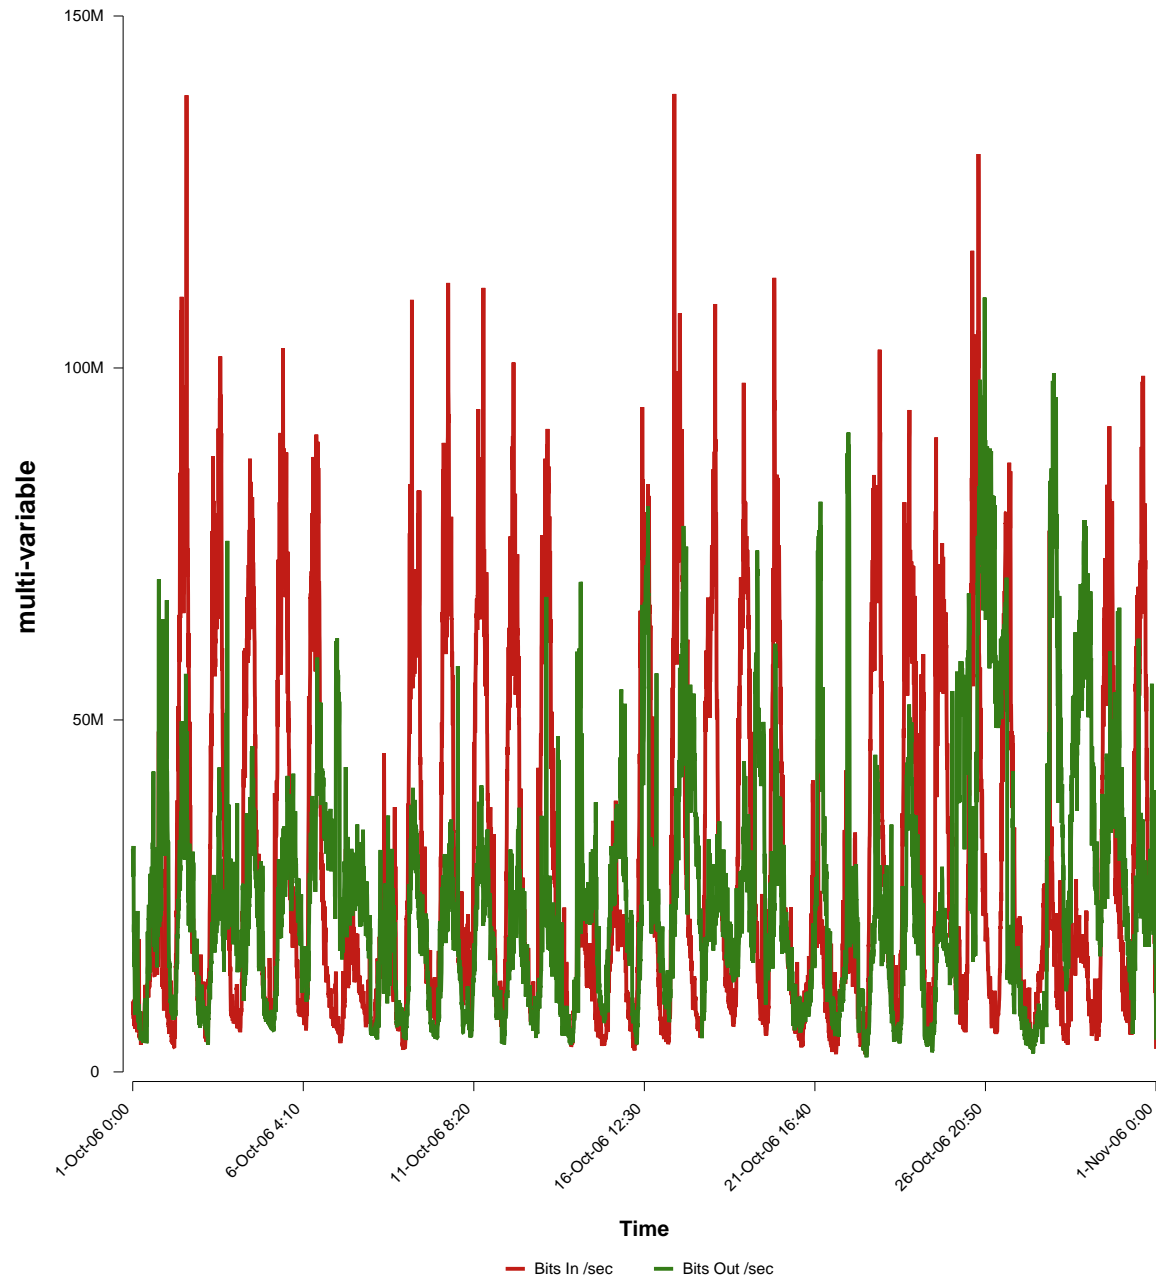

eHealth Trend Report

Divide by Time

SUNET-A-STHLM-KI

Auto Range: Last Month
From: 2006/10/01 00:00
To: 2006/10/31 23:59

Created: 2006/11/02 05:40:40