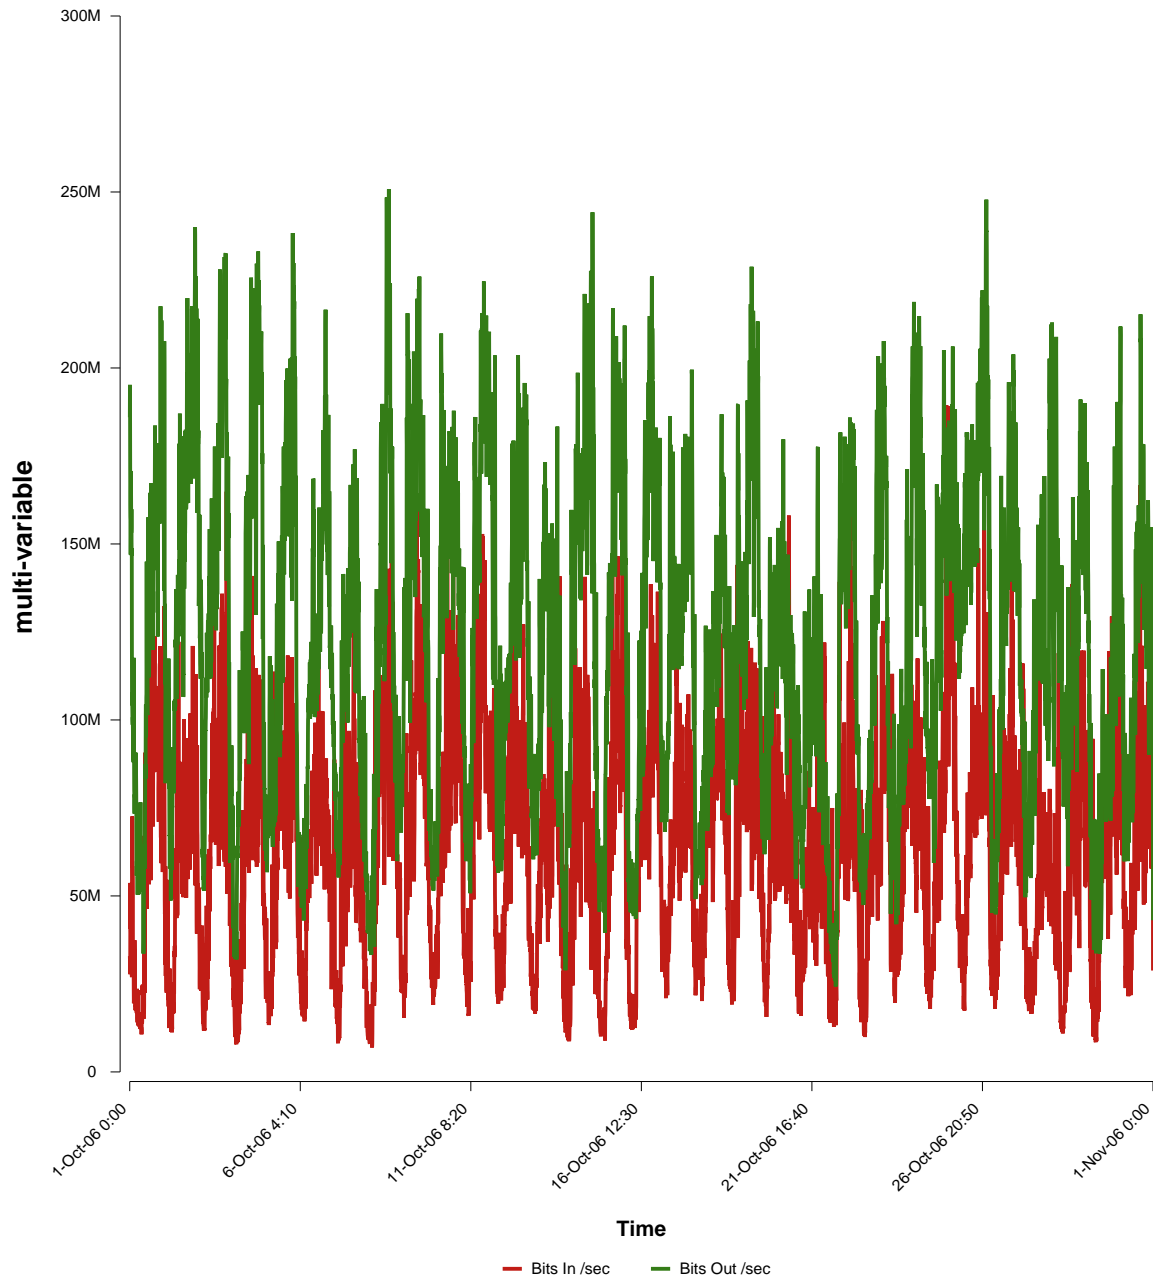

eHealth Trend Report

Divide by Time

SUNET-A-SKOVDE-HIS

Auto Range: Last Month
From: 2006/10/01 00:00
To: 2006/10/31 23:59

Created: 2006/11/02 05:21:16