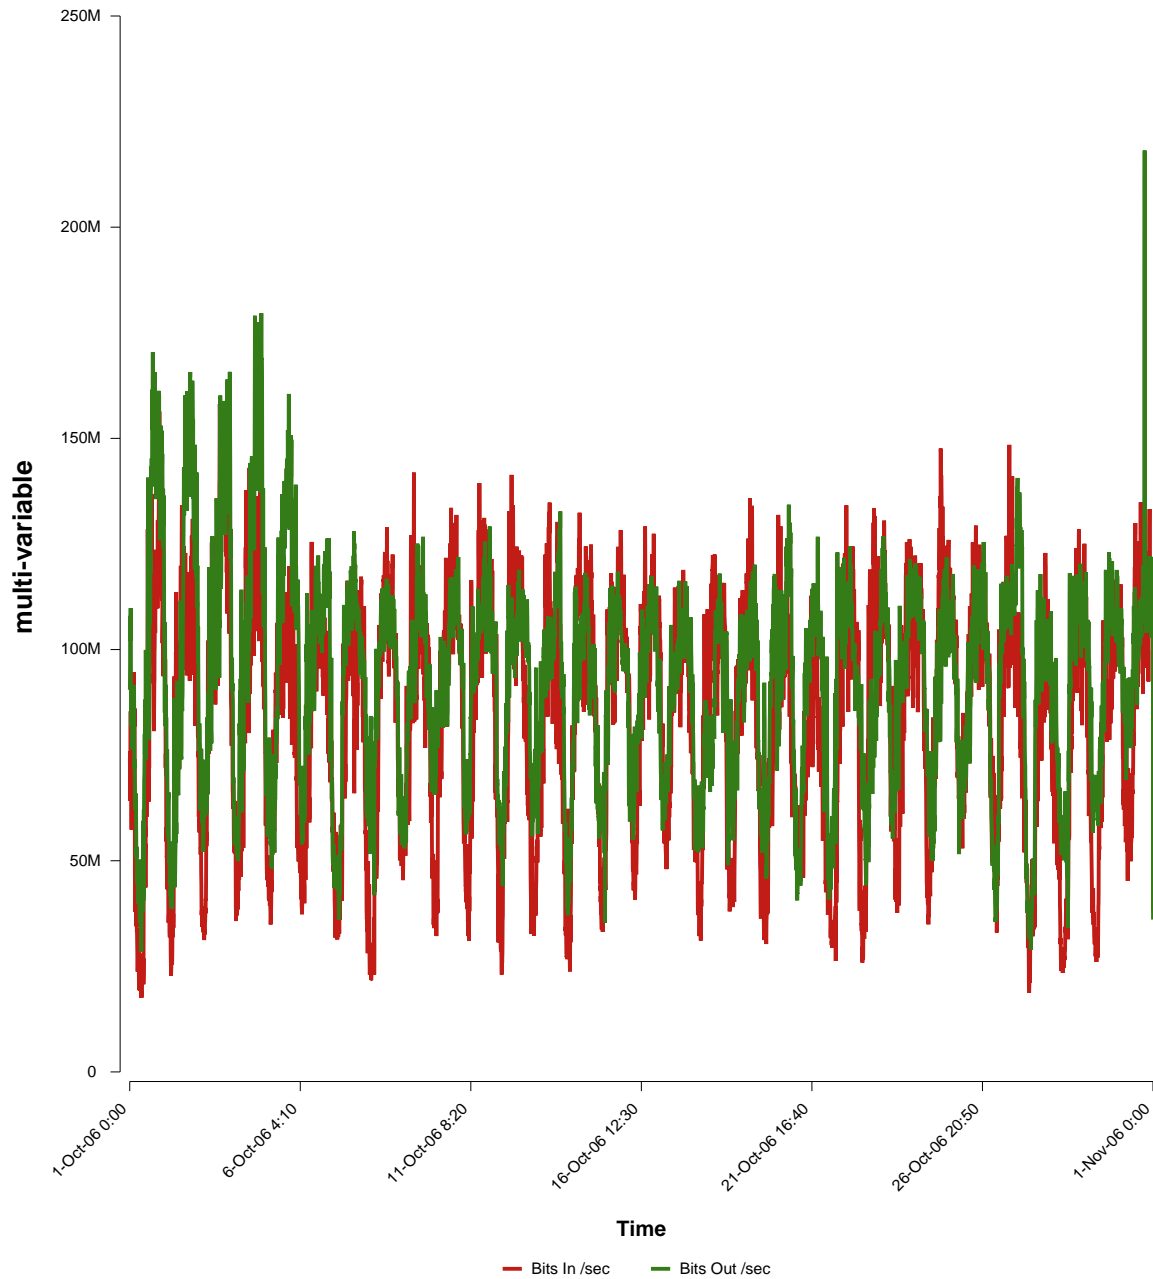

# eHealth Trend Report

Divide by Time

## SUNET-A-RONNEBY-BTH

Auto Range: Last Month  
From: 2006/10/01 00:00  
To: 2006/10/31 23:59

Created: 2006/11/02 05:10:39