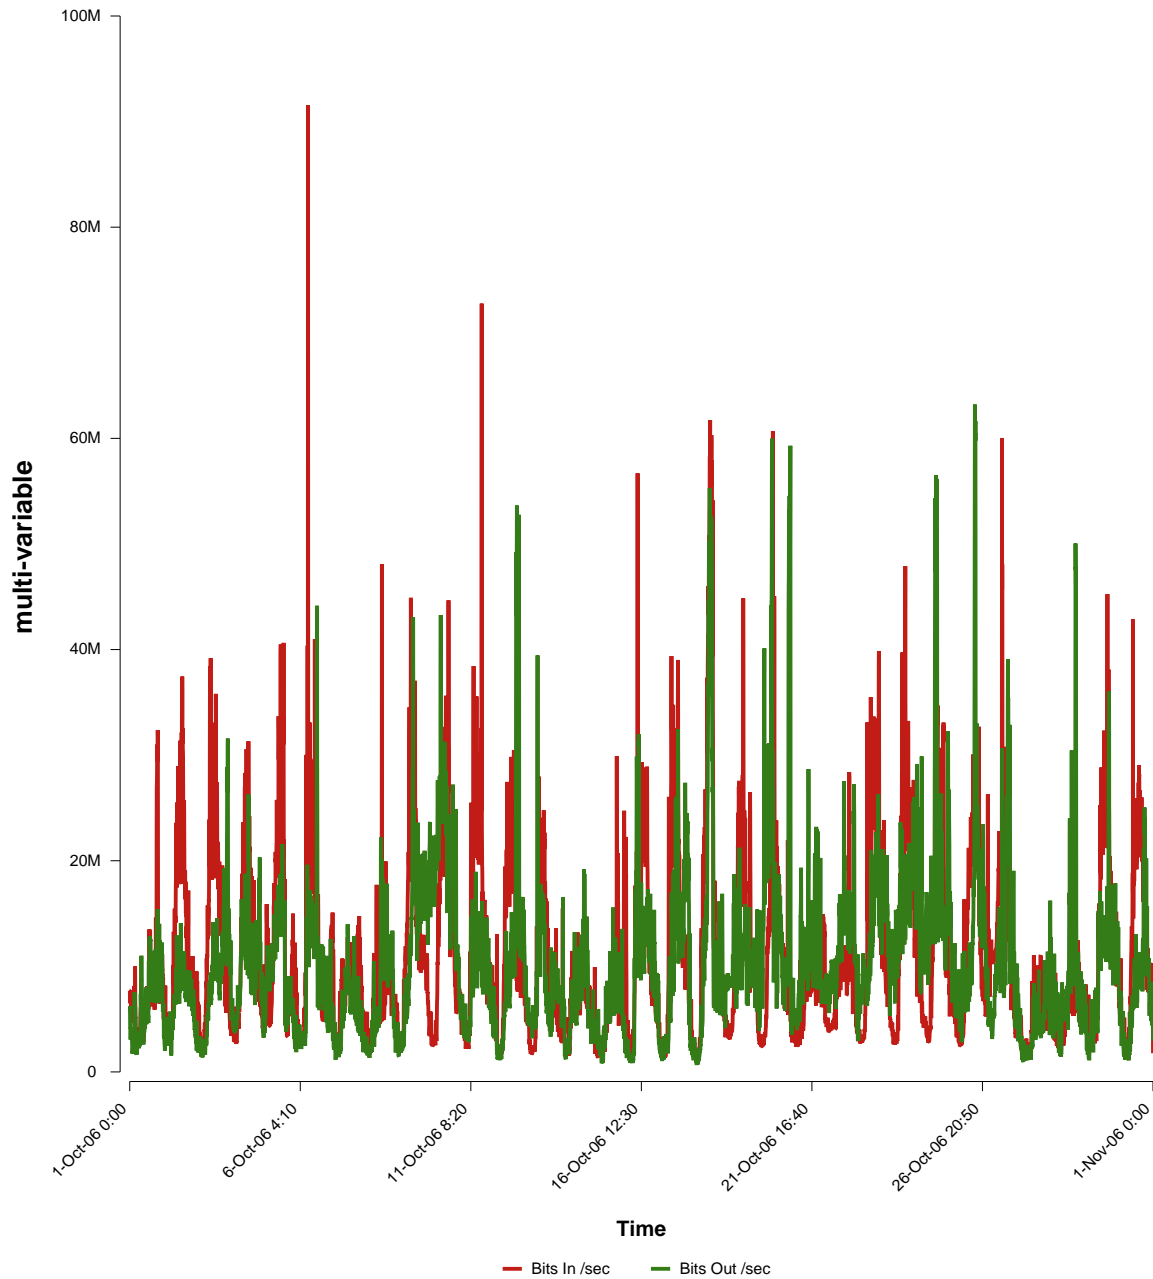

eHealth Trend Report

Divide by Time

SUNET-A-MALMO-MAH

Auto Range: Last Month
From: 2006/10/01 00:00
To: 2006/10/31 23:59

Created: 2006/11/02 04:50:39