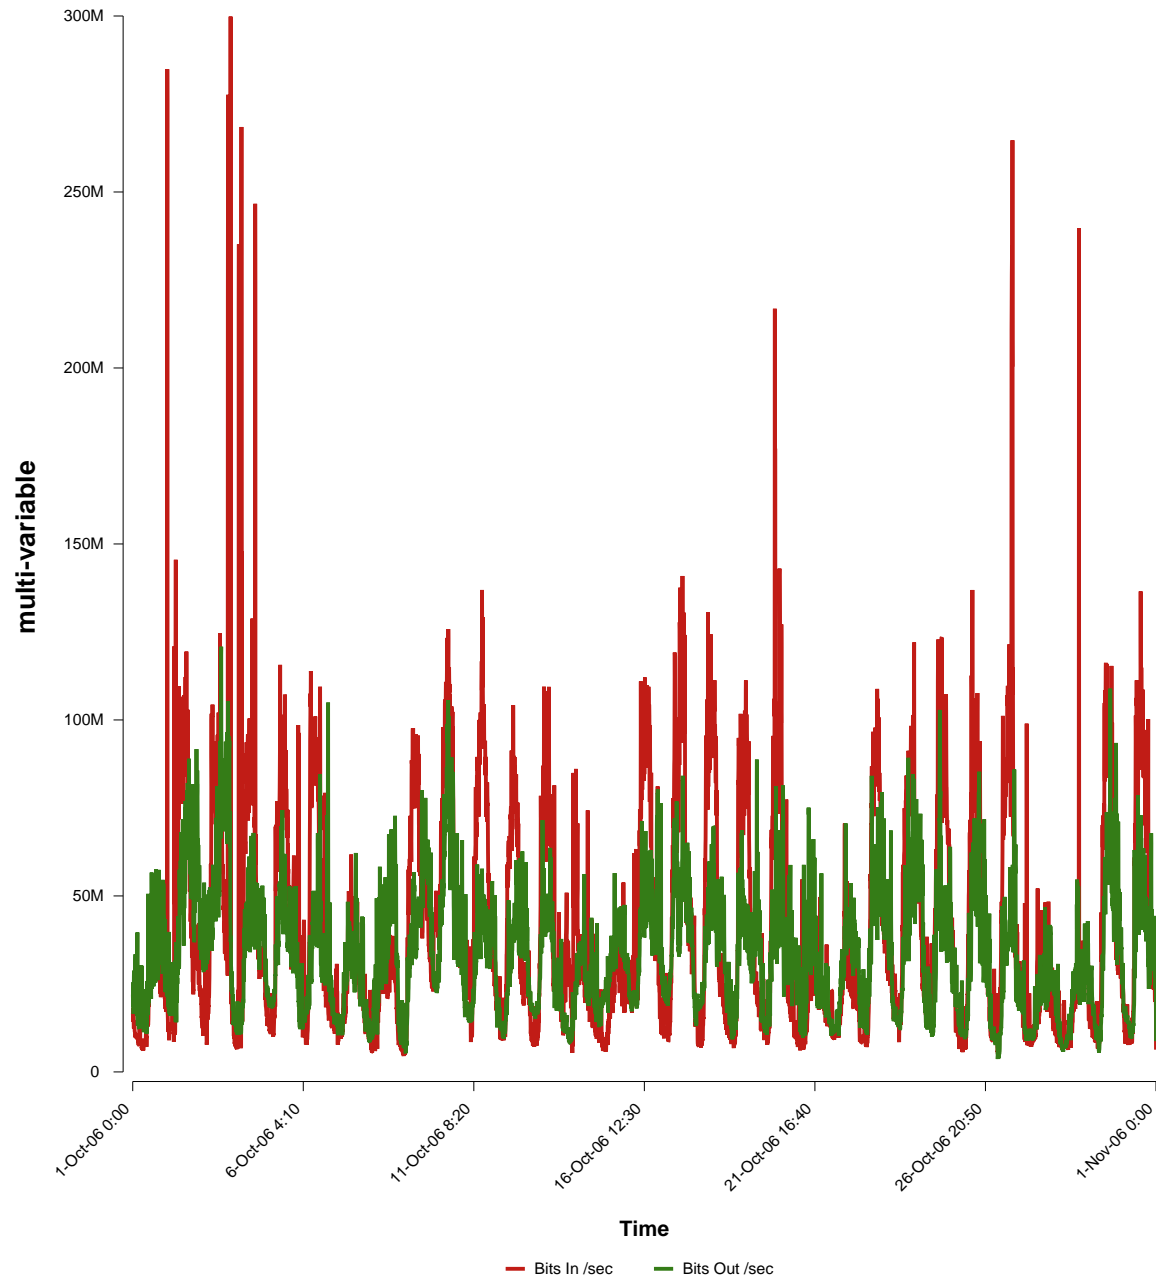

eHealth Trend Report

Divide by Time

SUNET-A-LUND-LU

Auto Range: Last Month
From: 2006/10/01 00:00
To: 2006/10/31 23:59

Created: 2006/11/02 04:50:40