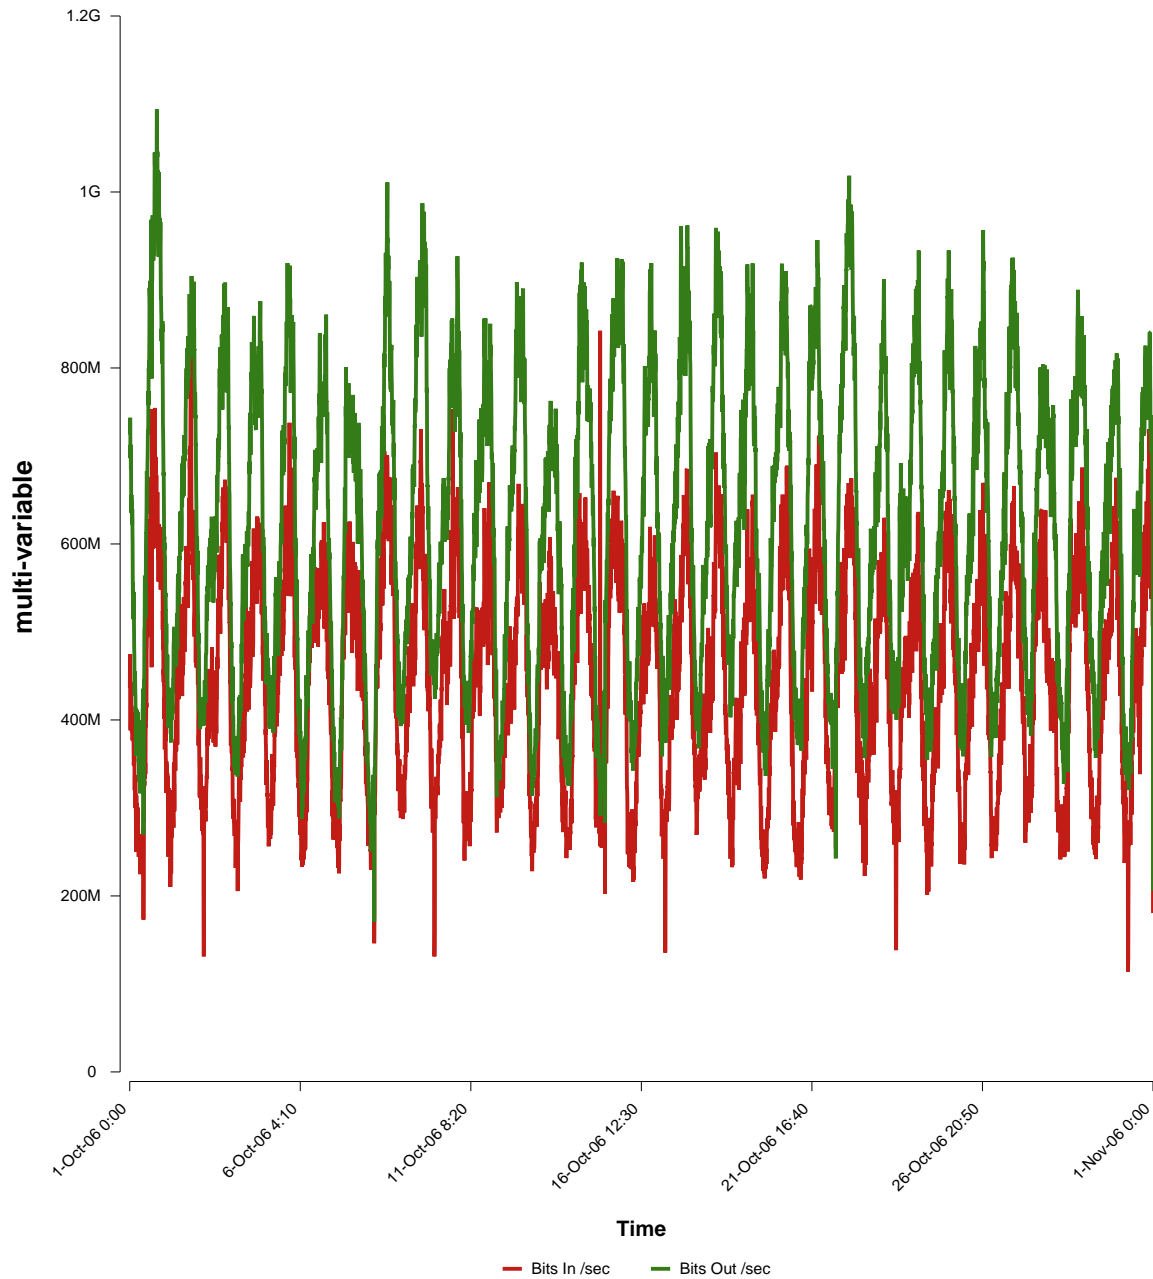

eHealth Trend Report

Divide by Time

SUNET-A-LULEA-LTU

Auto Range: Last Month
From: 2006/10/01 00:00
To: 2006/10/31 23:59

Created: 2006/11/02 04:45:41