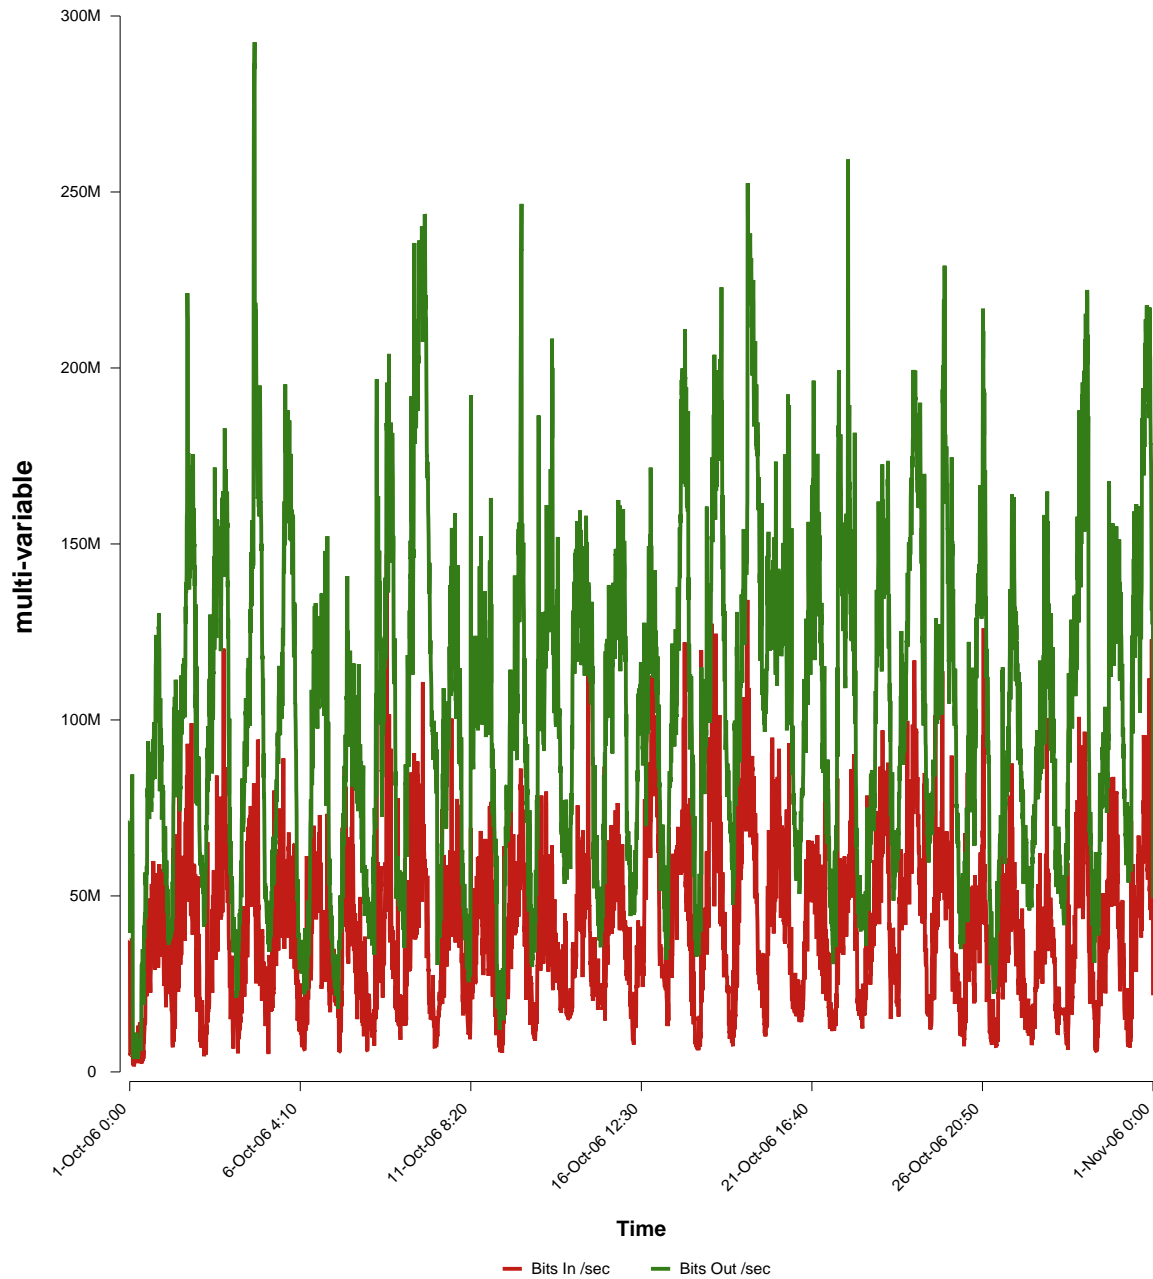

# eHealth Trend Report

Divide by Time

## SUNET-A-KRISTIANSTAD-HKR

Auto Range: Last Month  
From: 2006/10/01 00:00  
To: 2006/10/31 23:59

Created: 2006/11/02 04:21:16